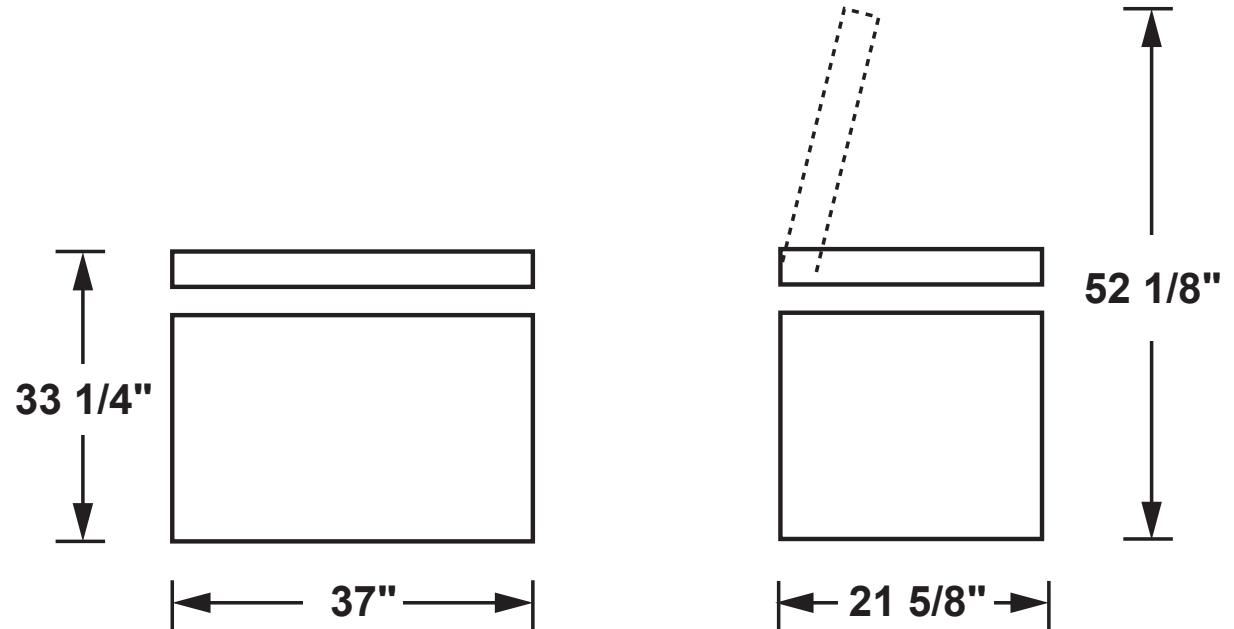

IF71CM33NW

Idylis 7.1 Cu. Ft. Manual Defrost Chest Freezer

DIMENSIONS AND INSTALLATION INFORMATION (IN INCHES)

AIR CLEARANCE	
Each side (in.)	4
Back (in.)	4

IF71CM33NW

Idylis 7.1 Cu. Ft. Manual Defrost Chest Freezer

FEATURES AND BENEFITS

7.1 cu. ft. capacity

Power “On” light – Easily see if the freezer is working without having to open the door

Lift-out, sliding bulk storage basket – Offers flexibility to organize and store favorite foods for quick, easy access

Adjustable temperature control – Easy to use controls to select the temperature for your needs

Recessed handles – A streamlined design offers a clean appearance

Upfront defrost water drain – Conveniently located to easily drain water during defrosting