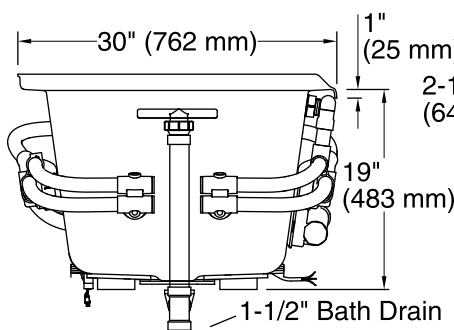

No change in measurement if connected with drain illustrated. (K-7272)

Required Electrical Service

One dedicated circuit required, protected with Class A Ground-Fault Circuit-Interrupter (GFCI) or Residual Current Device (RCD).

Pump, Heater: 240 V, 20 A, 50/60 Hz

Technical Information

All product dimensions are nominal.

- Installation: 3-Wall Alcove
- Drain location: Left
- Basin area, bottom: 42-7/16" x 20" (1078 mm x 508 mm)
- Basin area, top: 54-5/16" x 24-1/4" (1380 mm x 616 mm)
- Weight: 125 lbs (56.7 kg)
- Minimum floor load: 46 lbs/ft² (224.6 kg/m²)
- Water depth: 15-1/8" (384 mm)
- Water capacity: 59.8 gal (226.4 L)
- Electrical component rating: Pump: 240 V, 11 A, 50/60 Hz
  Heater: 240 V, 6.25 A, 50/60 Hz, 1500 W
- Pump speed: Variable
- Minimum flat for door: 2-1/2" (63 mm)

Notes

Measure your actual product for rough-in details. Install this product according to the installation instructions.

The hot water supply should be 70% of the capacity of the bath or greater. Installations will vary.