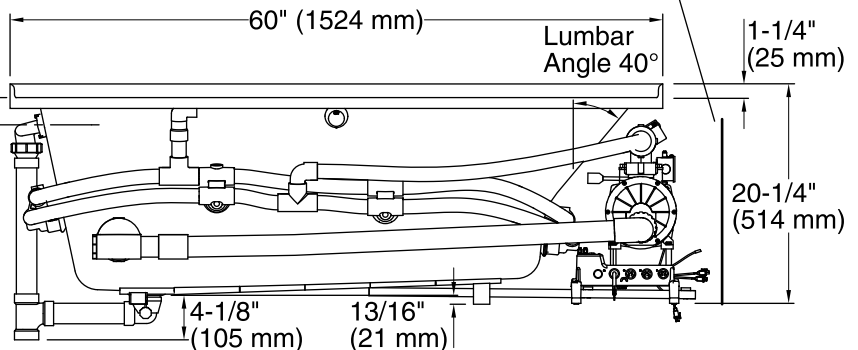

No change in measurement if connected with drain illustrated. (K-7272)

Required Electrical Service

One dedicated circuit required, protected with Class A Ground-Fault Circuit-Interrupter (GFCI) or Residual Current Device (RCD).

Pump, Heater: 240 V, 20 A, 50/60 Hz

Technical Information

All product dimensions are nominal.

- Installation: 3-Wall Alcove
- Drain location: Left
- Basin area, bottom: 42-7/16" x 20" (1078 mm x 508 mm)
- Basin area, top: 54-5/16" x 24-1/4" (1380 mm x 616 mm)
- Weight: 125 lbs (56.7 kg)
- Minimum floor load: 46 lbs/ft² (224.6 kg/m²)
- Water depth: 15-1/8" (384 mm)
- Water capacity: 59.8 gal (226.4 L)
- Electrical component rating: Pump: 240 V, 11 A, 50/60 Hz
  Heater: 240 V, 6.25 A, 50/60 Hz, 1500 W
- Pump speed: Variable
- Minimum flat for door: 2-1/2" (63 mm)

Notes

Measure your actual product for rough-in details. Install this product according to the installation instructions.

The hot water supply should be 70% of the capacity of the bath or greater. Installations will vary.