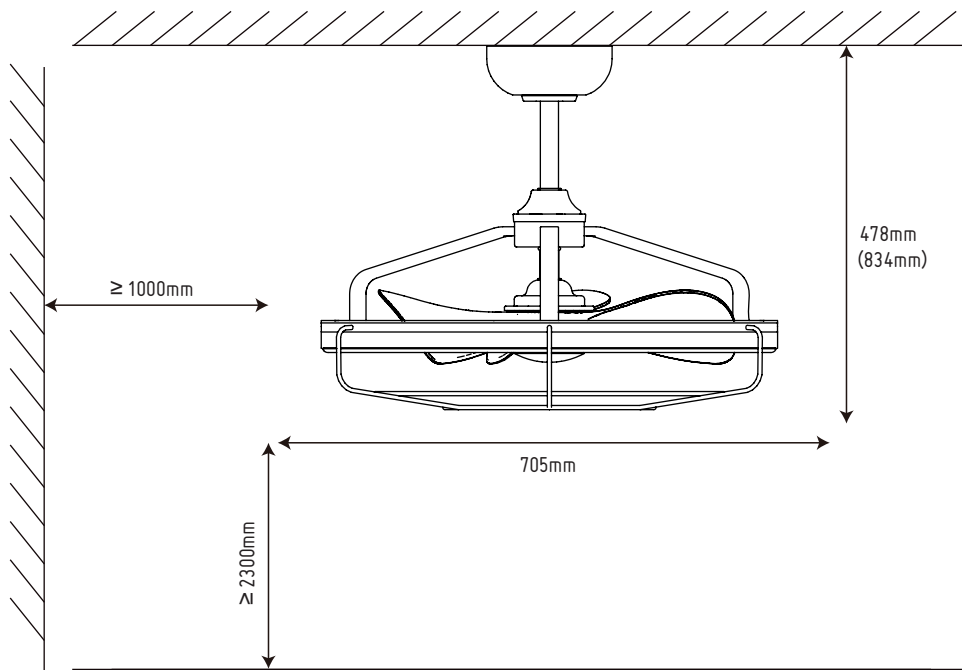

TECHNICAL SPECIFICATIONS

Model	No. of blades	Fan width	Light bulb	Voltage
BBA526401CA	3	705mm	1 x 40W LED	110-120V~ 60Hz

Speed	Amps	Wattage	RPM	CFM	Nett weight	Gross weight
1	0.040	1.4	88	600	7.4 kg	9.2 kg
2	0.051	2.4	135	1000		
3	0.075	4.5	185	1350		
4	0.119	8.2	235	1750		
5	0.190	14.1	285	2150		
6	0.327	27.3	330	2600		

Specifications & measurements shown are subject to $\pm 5\%$ variations.