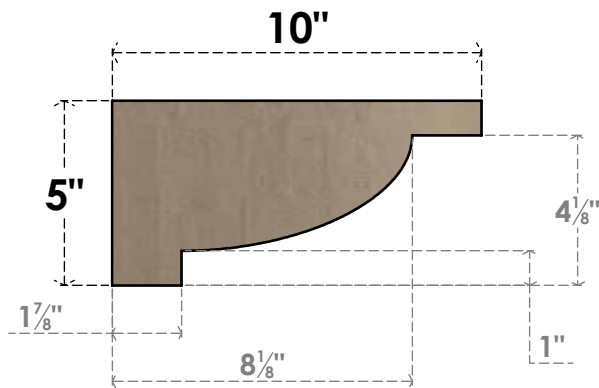

ITEM NUMBER: CORU05X10X05ALPRCPR

5"W X 10"D X 5"H SERIES 3 WIDE ALPINE ROUGH CEDAR TIMBERTHANE FAUX WOOD CORBEL, PRIMED

SIDE PROFILE

FRONT PROFILE

ISOMETRIC

EKENA MILLWORK
2300 WEST MAIN ST.
CLARKSVILLE, TX 75426
TOLL FREE: 866-607-0453
WWW.EKENAMILLWORK.COM

NOTES

1. INSTALLATION TO BE COMPLETED IN ACCORDANCE WITH MANUFACTURER'S SPECIFICATIONS.
2. DRAWING MAY NOT BE TO SCALE
3. THIS DRAWING IS INTENDED FOR DESIGN AND PLANNING PURPOSES ONLY.
4. ALL INFORMATION CONTAINED HEREIN WAS CURRENT AT THE TIME OF DEVELOPMENT BUT MUST BE REVIEWED AND APPROVED BY THE PRODUCT MANUFACTURER TO BE CONSIDERED ACCURATE.
5. TIMBERTHANE ARCHITECTURAL PRODUCTS ARE MADE FROM HIGH DENSITY URETHANE AND COME FACTORY PRIMED