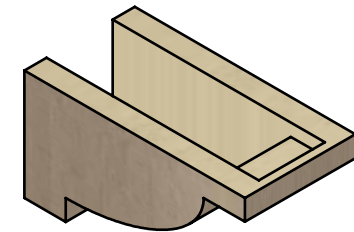

ITEM NUMBER: CORU05X10X05ALPRCPR

5"W X 10"D X 5"H SERIES 3 WIDE ALPINE ROUGH CEDAR TIMBERTHANE FAUX WOOD CORBEL, PRIMED

SIDE PROFILE

FRONT PROFILE

ISOMETRIC

EKENA MILLWORK
2300 WEST MAIN ST.
CLARKSVILLE, TX 75426
TOLL FREE: 866-607-0453
WWW.EKENAMILLWORK.COM