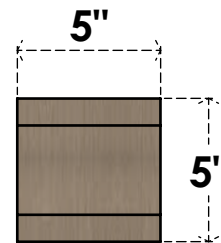

ITEM NUMBER: CORU05X10X05ALPRCPR

5"W X 10"D X 5"H SERIES 3 WIDE ALPINE ROUGH CEDAR TIMBERTHANE FAUX WOOD CORBEL, PRIMED

SIDE PROFILE

FRONT PROFILE

ISOMETRIC

EKENA MILLWORK
2300 WEST MAIN ST.
CLARKSVILLE, TX 75426
TOLL FREE: 866-607-0453
WWW.EKENAMILLWORK.COM

NOTES

1. INSTALLATION TO BE COMPLETED IN ACCORDANCE WITH MANUFACTURER'S SPECIFICATIONS.
2. DRAWING MAY NOT BE TO SCALE
3. THIS DRAWING IS INTENDED FOR DESIGN AND PLANNING PURPOSES ONLY.
4. ALL INFORMATION CONTAINED HEREIN WAS CURRENT AT THE TIME OF DEVELOPMENT BUT MUST BE REVIEWED AND APPROVED BY THE PRODUCT MANUFACTURER TO BE CONSIDERED ACCURATE.
5. TIMBERTHANE ARCHITECTURAL PRODUCTS ARE MADE FROM HIGH DENSITY URETHANE AND COME FACTORY PRIMED