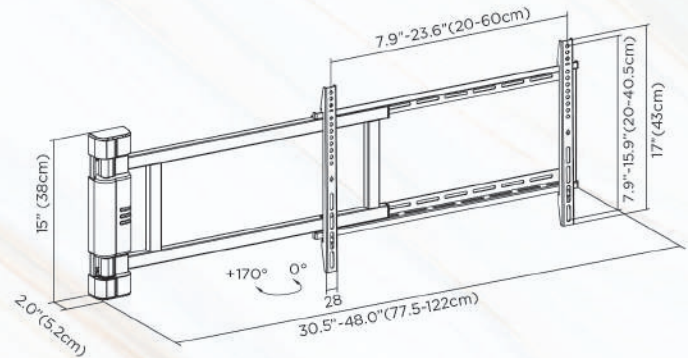

PMAM6401

MOTORIZED ARTICULATING MOUNT

DIMENSIONS

MOTORIZED ARTICULATING MOUNT

A secure and easy to install, low profile design with adjustable pivot.

Fits most TVs 32"-75": Accommodate your ultra-wide or standard TV setup with this mount's wide range of compatibility.

- Low profile design: Keeps your TV close to the wall for a sleek look while maintaining maximum stability.
- Motorized mount: Effortlessly adjust your viewing angle and height; maneuvering is made easy with the included remote control.
- Hassle free installation: Detailed instructions and all the necessary hardware are included, making for a seamless setup process.
- Cable management system: Keep cords out of sight and cluttered cords from being an eyesore in your home theater.
- Solid all metal construction with locking mechanism: Maximum stability guaranteed, no matter how you move your TV around.

Specifications

Retail Package Size: 33.5 x 16.8 x 2.8"

Master Carton Size: 33.7x6.5x17.5"

Master Carton Quantity: 2

UPC: 810054154563