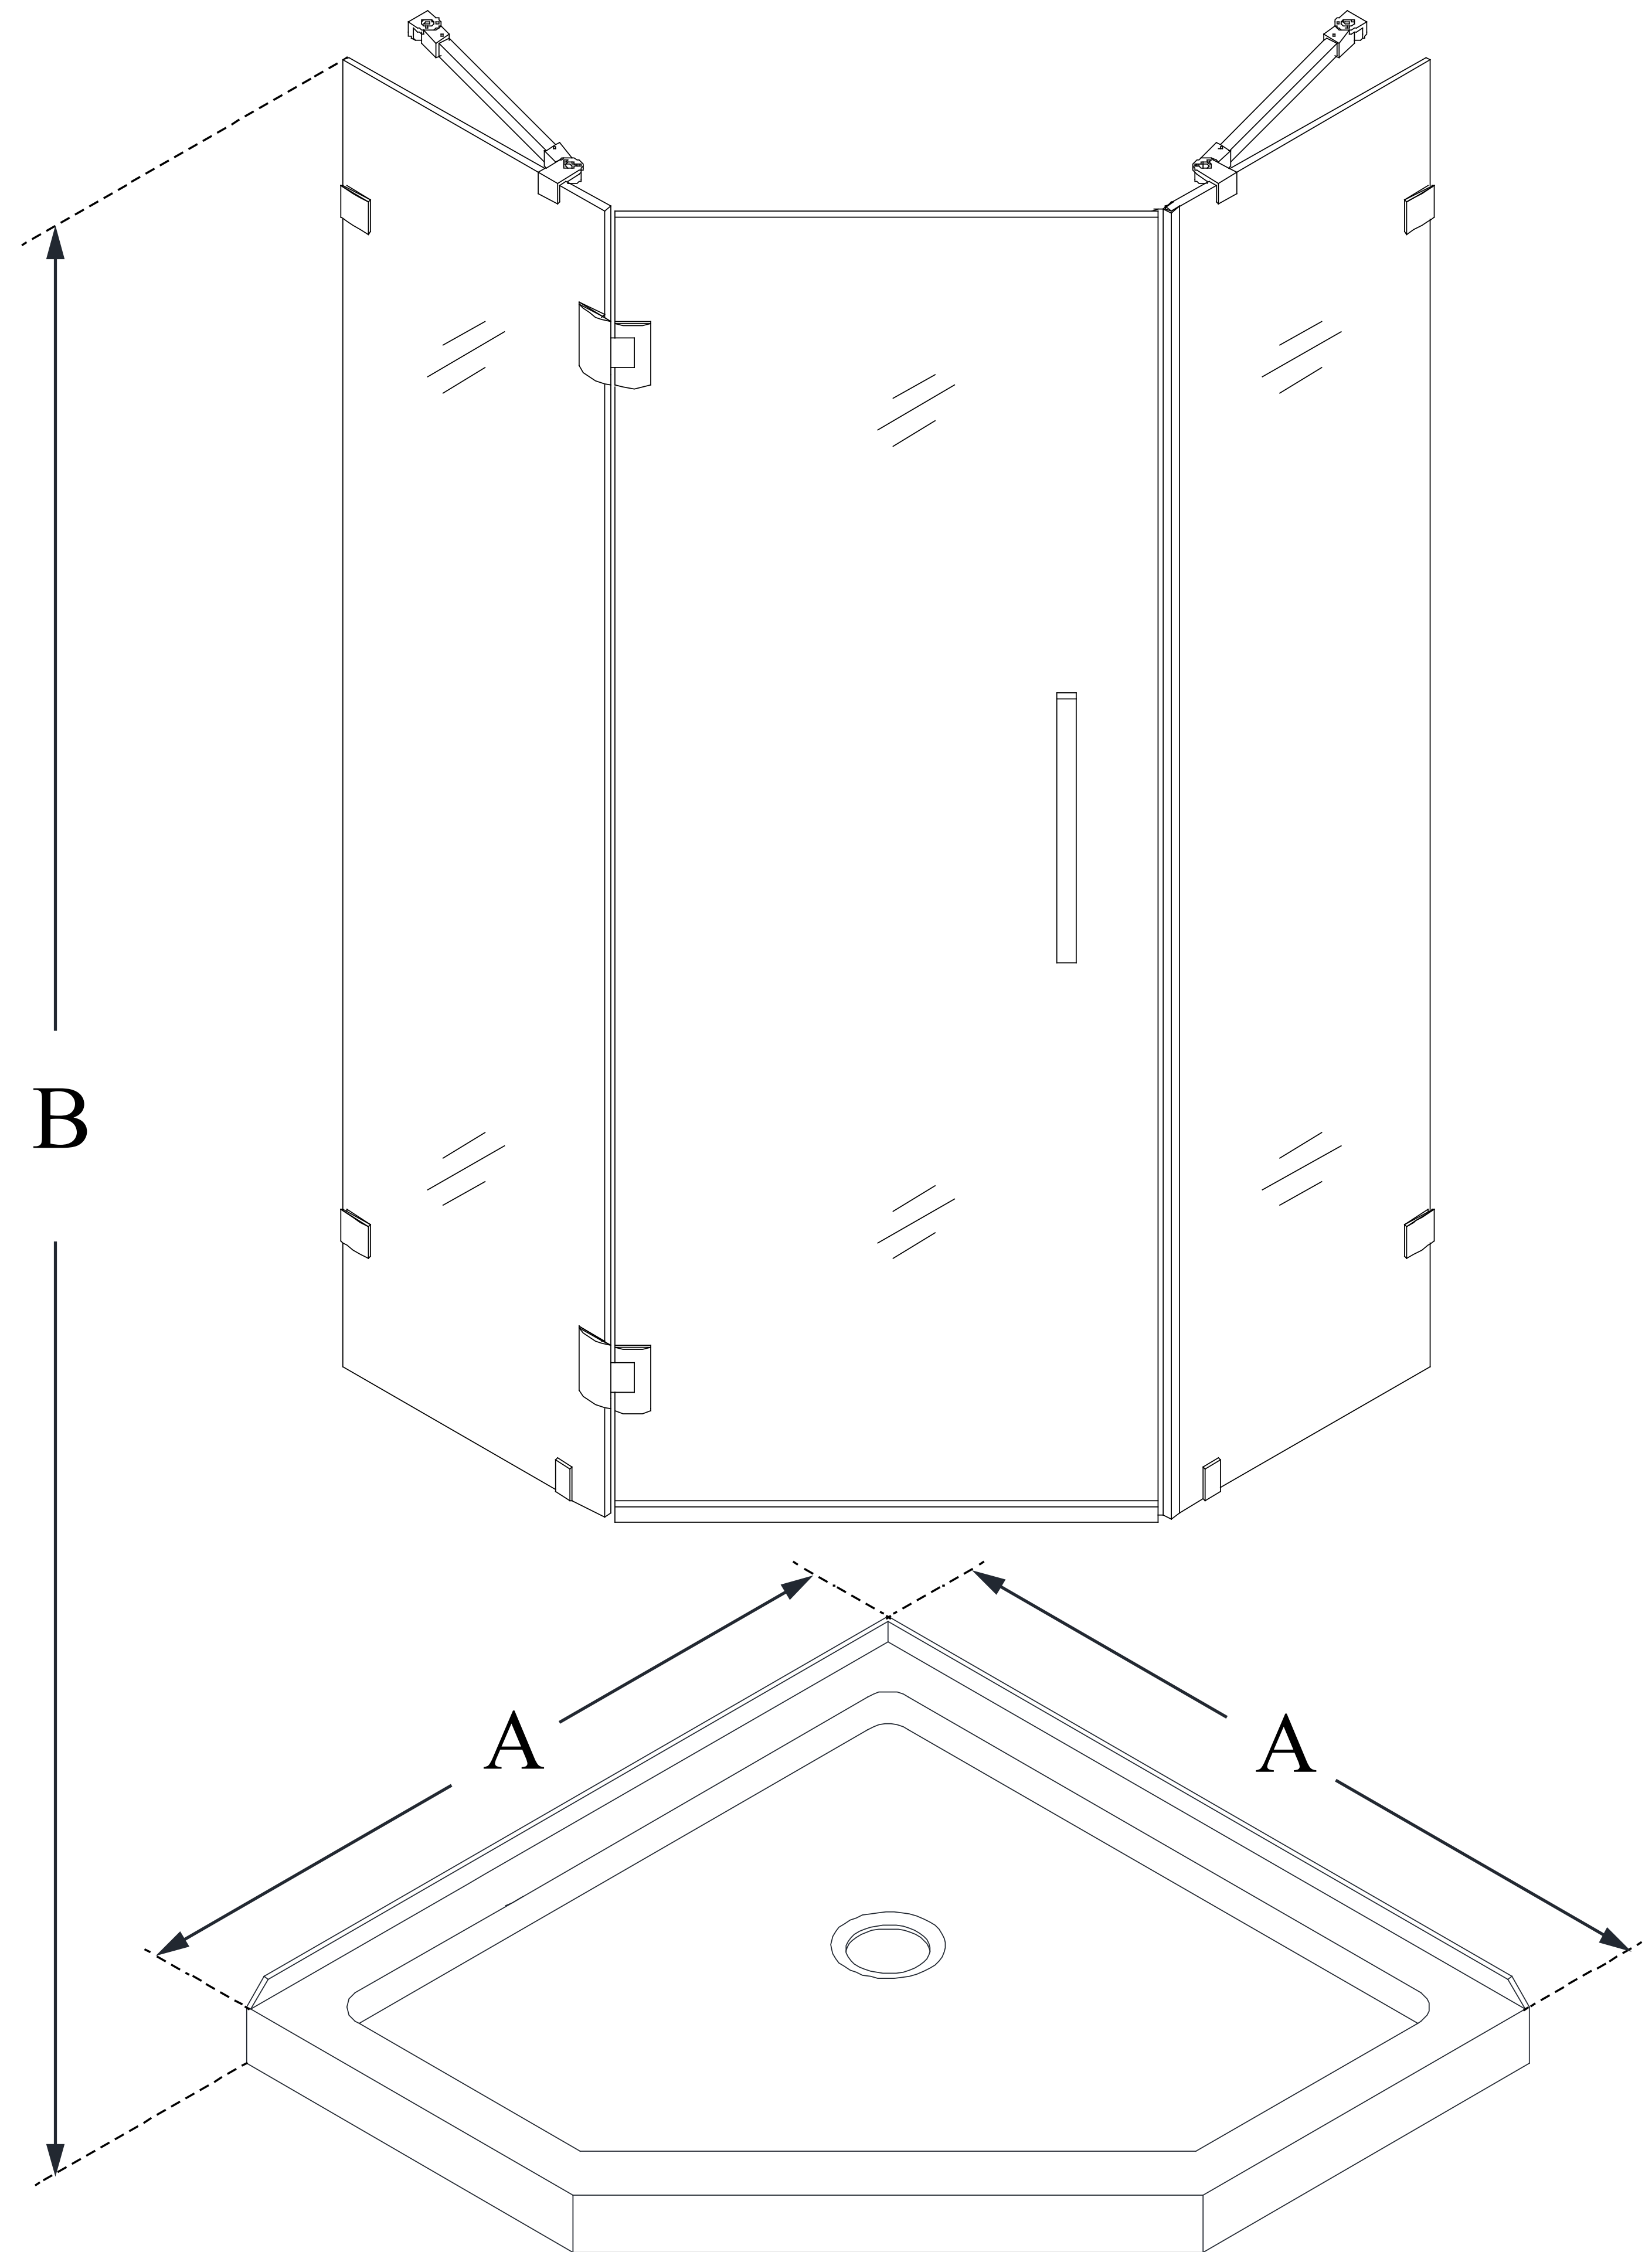

DL-6052

PRISM LUX

DreamLine Prism Lux 40 in. x 40 in. x 74 3/4 in. H Frameless Hinged Shower Enclosure and SlimLine Shower Base Kit

KIT CONTENTS:

- SHOWER ENCLOSURE
- SHOWER BASE

CONFIGURATION DIMENSIONS:

A: 40 in.
KIT WIDTH

B: 74 3/4 in.
KIT HEIGHT

G: 40 in.
KIT DEPTH

AVAILABLE DRAIN LOCATIONS:
- CORNER

For precise drain location, please refer to the included base technical drawing

DreamLine reserves the right to update or modify the hardware or materials pictured without prior notice for the purpose of product improvement and customer satisfaction.