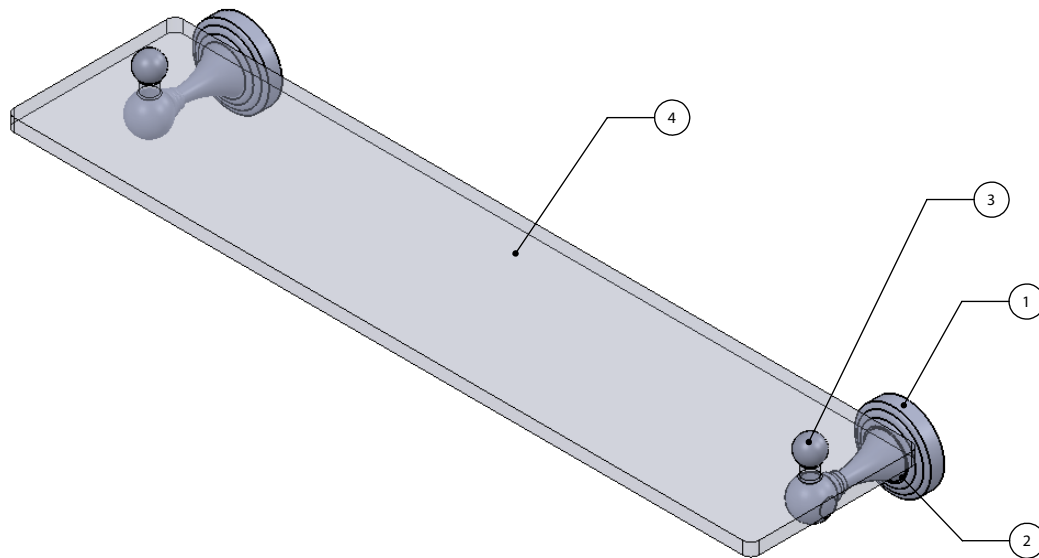

ITEM NO.	P/N	Description	QTY.
1	BPSG	BACKPLATE	2
2	SGTTPOST	Neck	2
3	BL1T-34	END BALL	2
4	GLRT-22	GLASS	1

APPROVED FOR PRODUCTION
 By: RICHARD PAUL
 Date: 7-24-18

UNLESS OTHERWISE STATED	
.X	±.3mm
.XX	±.15mm
.XXX	±.008mm

COPYRIGHT © Allied Brass 2018

DRAWN	7/24/2018	I.M
CHECKED	7/24/2018	P.D
APPROVED	7/24/2018	R.A

MATERIAL:	BRASS	
DESCRIPTION:	Sag Harbor Collection 22 Inch Glass Vanity Shelf with Beveled Edges	

FINISH	TBD
QUANTITY	TBD
DRAWING No.	REV
SG-1-22	0
SCALE	1:4 SHEET: 01 A4