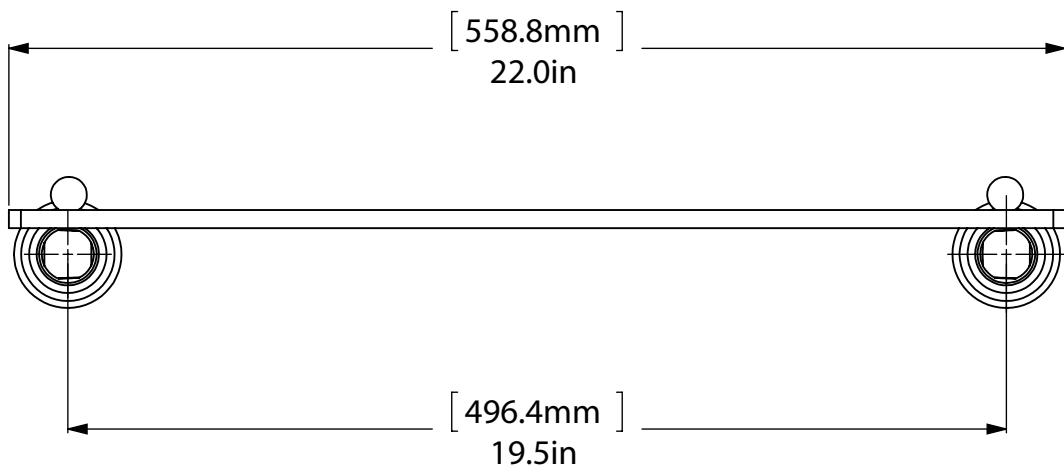

ITEM NO.	P/N	Description	QTY.
1	BPSG	BACKPLATE	2
2	SGTTPOST	Neck	2
3	BL1T-34	END BALL	2
4	GLRT-22	GLASS	1

APPROVED FOR PRODUCTION
 By: RICHARD PAUL
 Date: 7-24-18

UNLESS OTHERWISE STATED	
.X	±.3mm
.XX	±.15mm
.XXX	±.008mm

COPYRIGHT © Allied Brass 2018

DRAWN	7/24/2018	I.M
CHECKED	7/24/2018	P.D
APPROVED	7/24/2018	R.A

MATERIAL:	BRASS	
DESCRIPTION:	Sag Harbor Collection 22 Inch Glass Vanity Shelf with Beveled Edges	

FINISH	TBD
QUANTITY	TBD
DRAWING No.	REV
SG-1-22	0
SCALE	1:4 SHEET: 01 A4