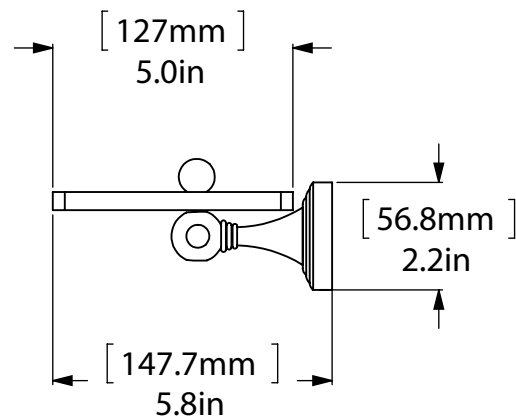

ITEM NO.	P/N	Description	QTY.
1	BPSG	BACKPLATE	2
2	SGTTPOST	Neck	2
3	BL1T-34	END BALL	2
4	GLRT-22	GLASS	1

APPROVED FOR PRODUCTION
 By: RICHARD PAUL
 Date: 7-24-18

UNLESS OTHERWISE STATED	
.X	±.3mm
.XX	±.15mm
.XXX	±.008mm

COPYRIGHT © Allied Brass 2018

DRAWN	7/24/2018	I.M
CHECKED	7/24/2018	P.D
APPROVED	7/24/2018	R.A

MATERIAL:	BRASS	
DESCRIPTION:	Sag Harbor Collection 22 Inch Glass Vanity Shelf with Beveled Edges	

FINISH	TBD
QUANTITY	TBD
DRAWING No.	REV
SG-1-22	0
SCALE	1:4 SHEET: 01 A4