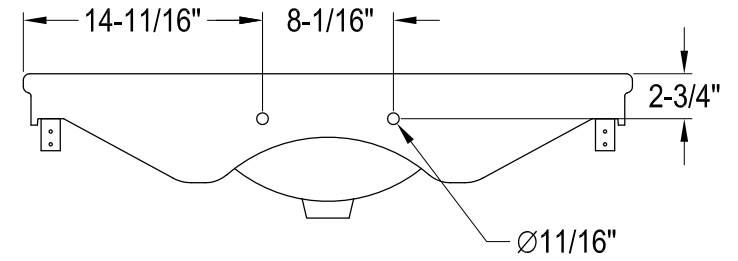

37" X 22" Ceramic Console Sink

Sink Back View