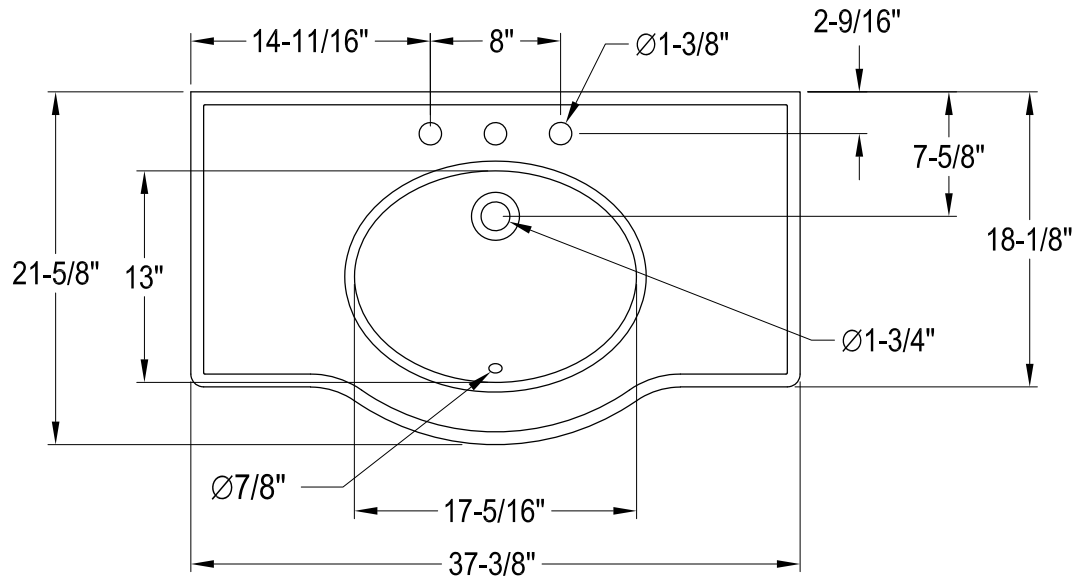

37" X 22" Ceramic Console Sink

Sink Back View