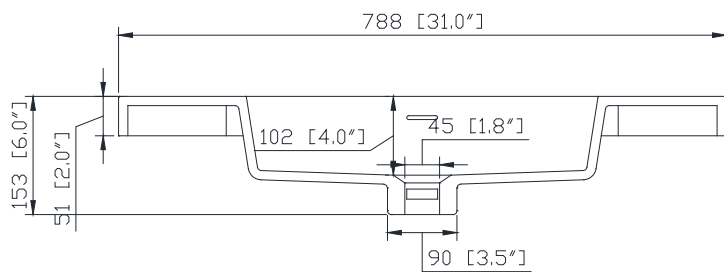

Avanity

VUT31WT

Features

- VersaStone Pure Acrylic solid surface
- Integrated rectangular bowl
- Top pre-drilled for single faucet

Colors / Finishes

WT - White

Nominal Dimension

- 31W x 22D x 6H inches
- 788x 560 x 153 mm

Product Diagrams

Top

Front

Side