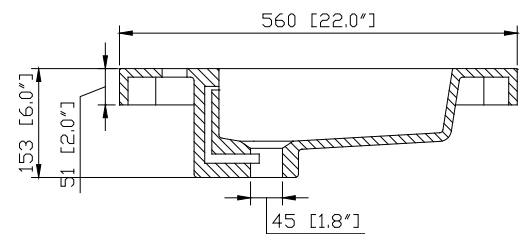

Avanity

VUT31WT

Features

- VersaStone Pure Acrylic solid surface
- Integrated rectangular bowl
- Top pre-drilled for single faucet

Colors / Finishes

WT - White

Nominal Dimension

- 31W x 22D x 6H inches
- 788x 560 x 153 mm

Product Diagrams

Top

Front

Side