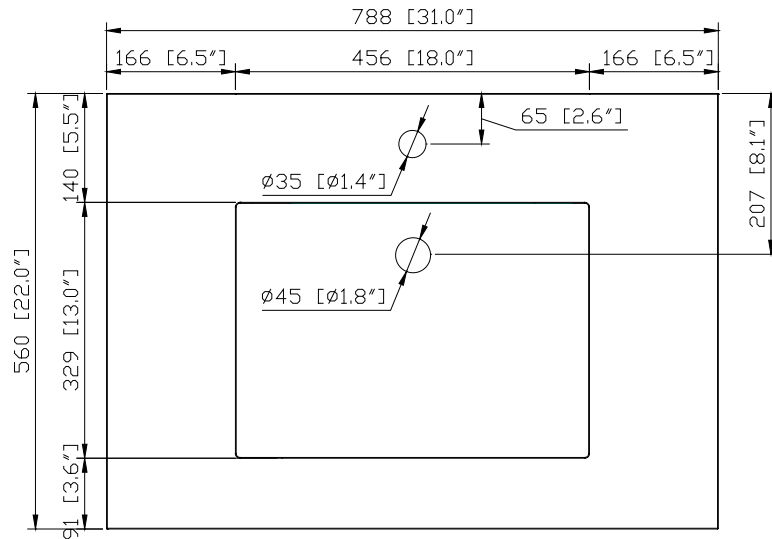

Avanity

VUT31WT

Features

- VersaStone Pure Acrylic solid surface
- Integrated rectangular bowl
- Top pre-drilled for single faucet

Colors / Finishes

WT - White

Nominal Dimension

- 31W x 22D x 6H inches
- 788x 560 x 153 mm

Product Diagrams

Top

Front

Side