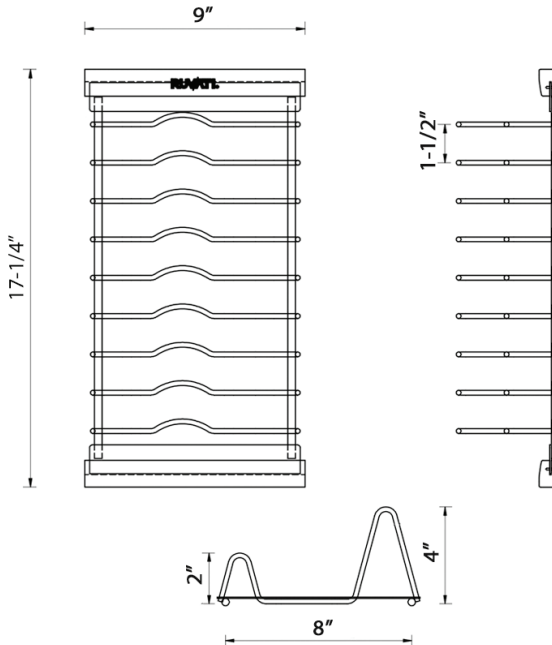

Purpose:

- Designed to securely hold your dishes as they dry.
- Water drains directly into the sink for a clean, efficient drying experience.