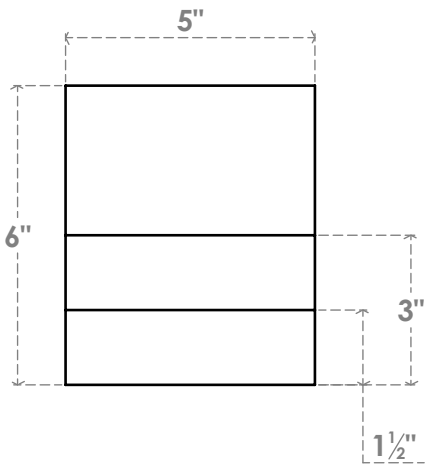

RFTP05X06X36GRN

5"W X 6"H X 36"L GREENSBORO ARCHITECTURAL GRADE PVC RAFTER TAIL

SIDE PROFILE

FRONT PROFILE

ISOMETRIC

EKENA MILLWORK
 2300 WEST MAIN ST.
 CLARKSVILLE, TX 75426
 TOLL FREE: 866-607-0453
 WWW.EKENAMILLWORK.COM