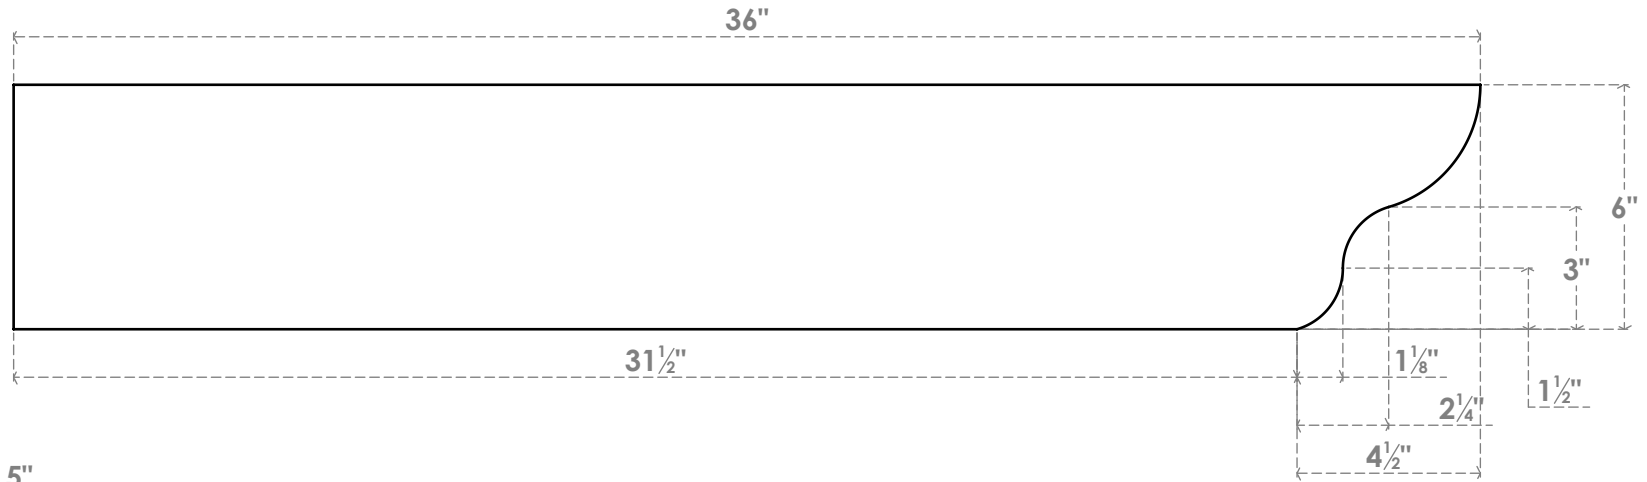

RFTP05X06X36GRN

5"W X 6"H X 36"L GREENSBORO ARCHITECTURAL GRADE PVC RAFTER TAIL

SIDE PROFILE

FRONT PROFILE

ISOMETRIC

EKENA MILLWORK
 2300 WEST MAIN ST.
 CLARKSVILLE, TX 75426
 TOLL FREE: 866-607-0453
 WWW.EKENAMILLWORK.COM