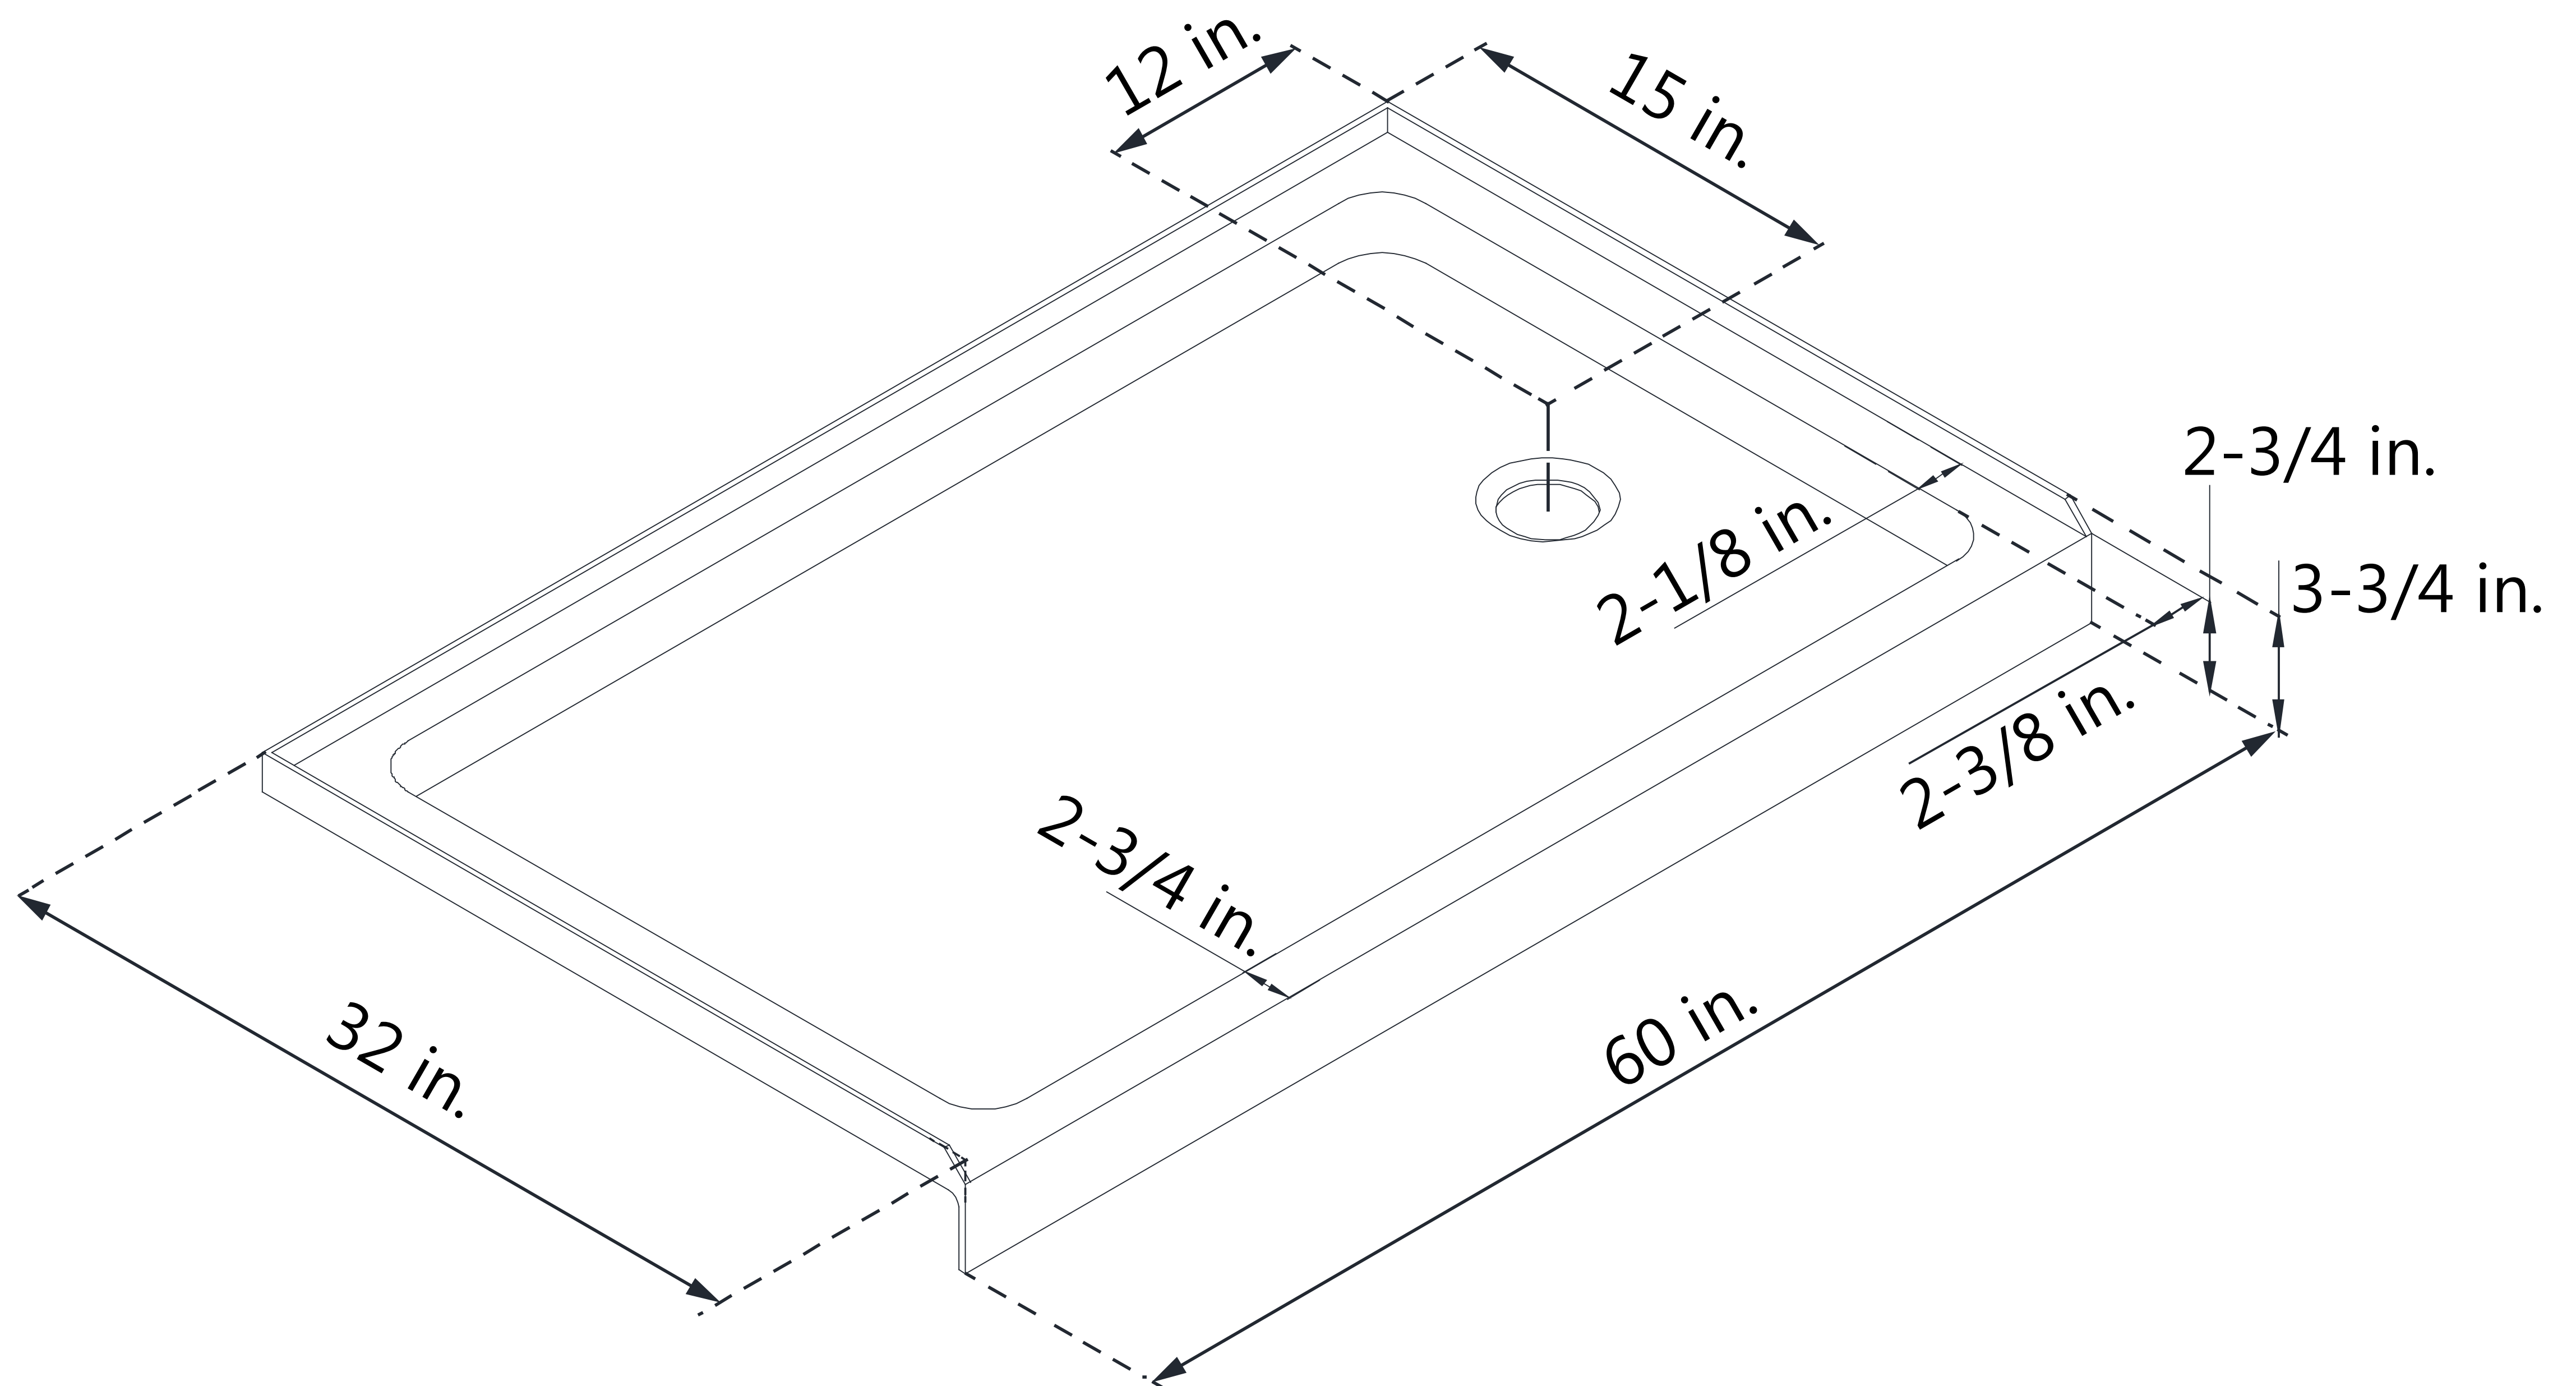

DLT-1132602

SLIMLINE SHOWER BASE

SINGLE THRESHOLD

RIGHT DRAIN

Drain Hole Specs

DreamLine reserves the right to update or modify the hardware or materials pictured without prior notice for the purpose of product improvement and customer satisfaction.