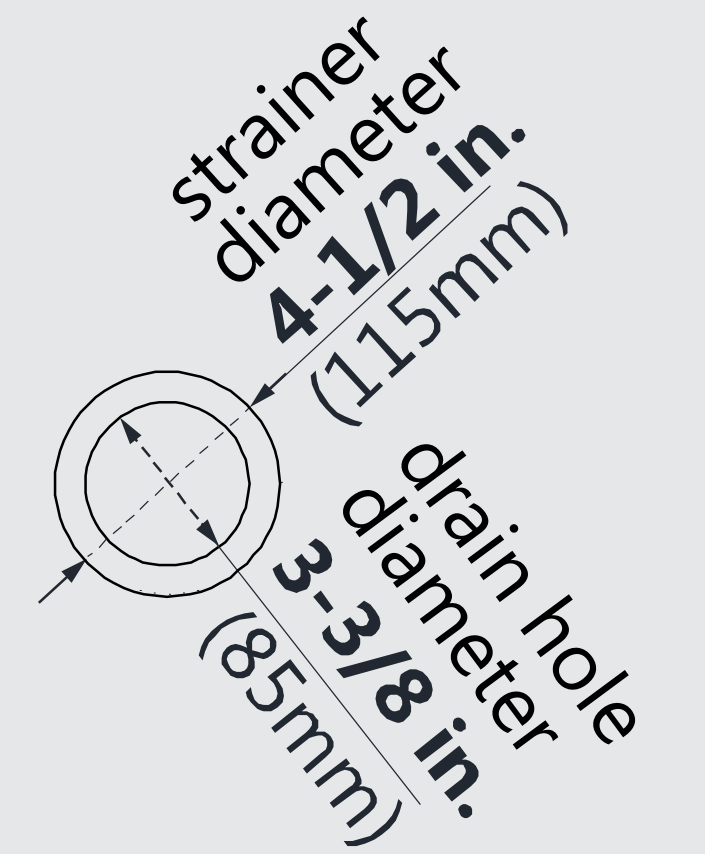

DLT-1132602

SLIMLINE SHOWER BASE

SINGLE THRESHOLD

RIGHT DRAIN

Drain Hole Specs

DreamLine reserves the right to update or modify the hardware or materials pictured without prior notice for the purpose of product improvement and customer satisfaction.