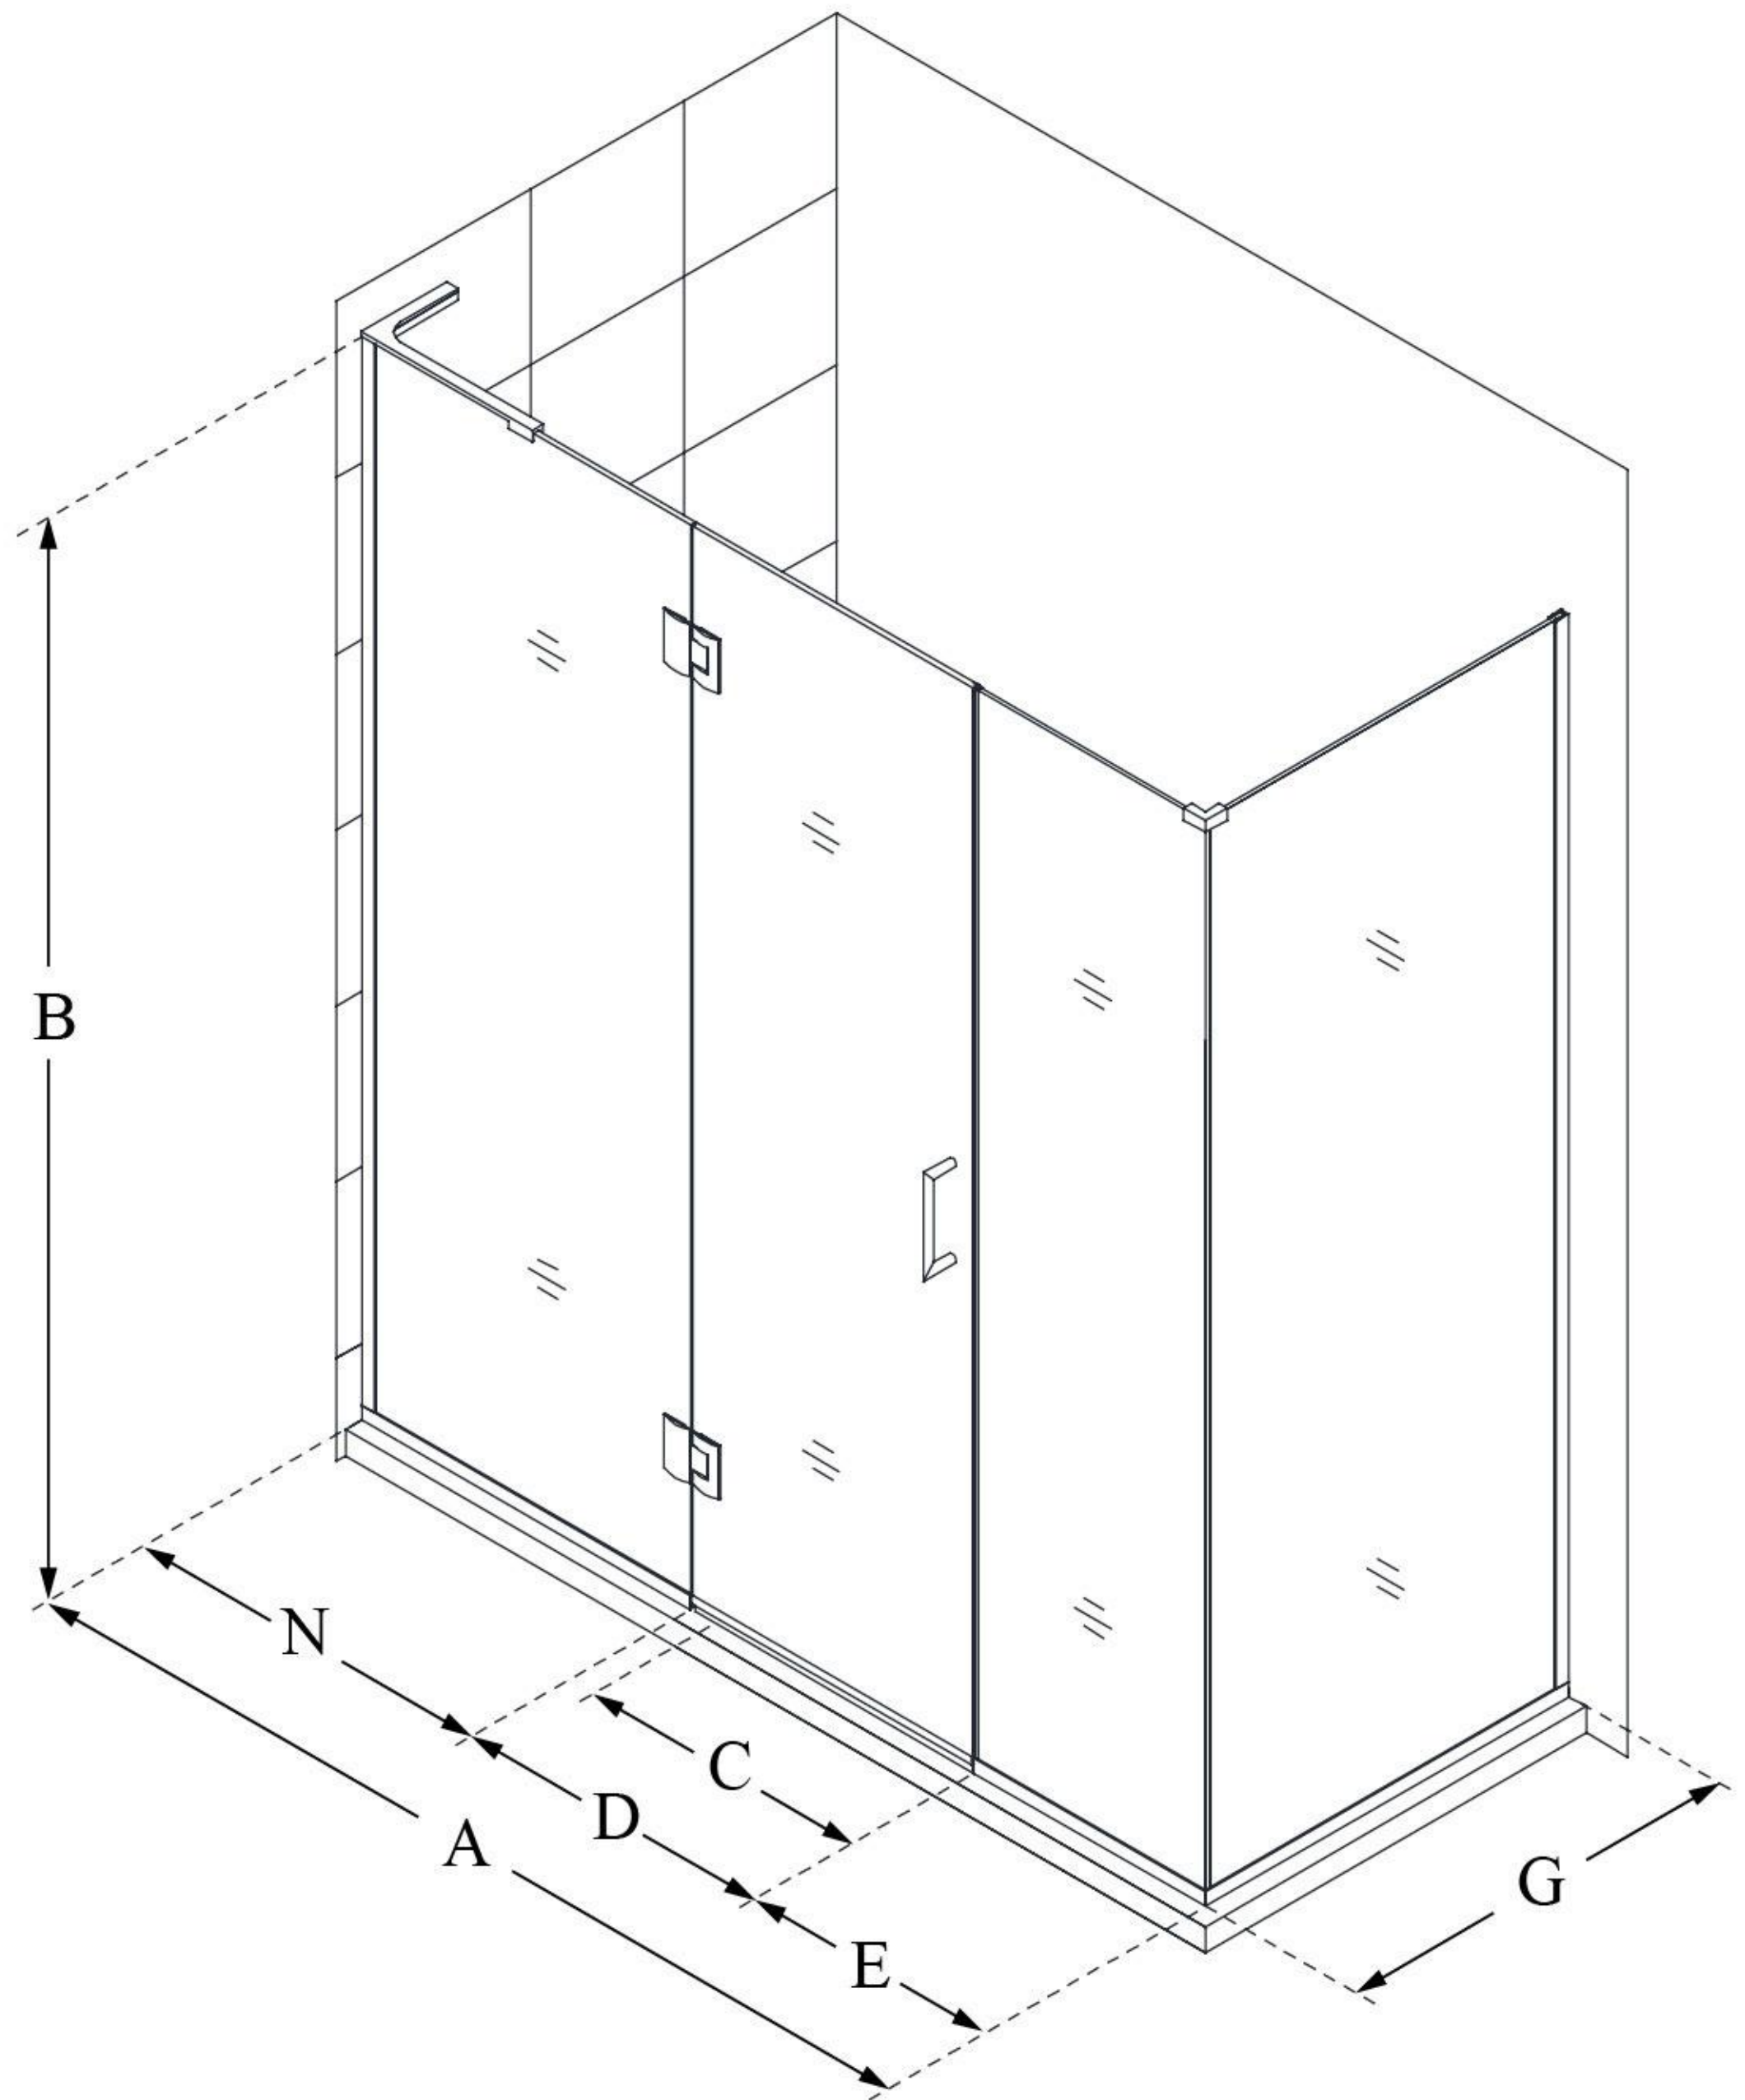

MODEL INFORMATION

E3242230

UNIDOOR-X

DreamLine Unidoor-X 70" W x 30
3/8" D x 72" H Frameless Hinged
Shower Enclosure, Clear Glass

SWING DOOR

CONFIGURATION DIMENSIONS:

A: 70"
MODEL WIDTH

B: 72"
MODEL HEIGHT

C: 23"
ACCESS WIDTH

D: 24"
DOOR WIDTH

E: 22"
INLINE PANEL WIDTH

G: 30 3/8"
RETURN PANEL WIDTH

N: 24"
HINGE PANEL WIDTH

DreamLine reserves the right to update or modify the hardware or materials pictured without prior notice for the purpose of product improvement and customer satisfaction.