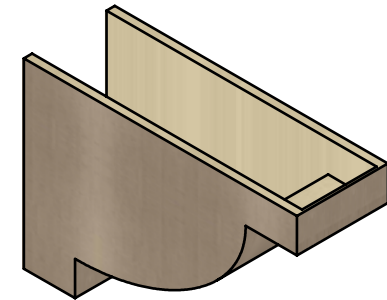

ITEM NUMBER: CORU11X33X22ALPRCPR

11"W X 33"D X 22"H SERIES 3 CLASSIC ALPINE ROUGH CEDAR TIMBERTHANE
FAUX WOOD CORBEL, PRIMED

SIDE PROFILE

FRONT PROFILE

ISOMETRIC

EKENA MILLWORK
2300 WEST MAIN ST.
CLARKSVILLE, TX 75426
TOLL FREE: 866-607-0453
WWW.EKENAMILLWORK.COM

NOTES

1. INSTALLATION TO BE COMPLETED IN ACCORDANCE WITH MANUFACTURER'S SPECIFICATIONS.
2. DRAWING MAY NOT BE TO SCALE
3. THIS DRAWING IS INTENDED FOR DESIGN AND PLANNING PURPOSES ONLY.
4. ALL INFORMATION CONTAINED HEREIN WAS CURRENT AT THE TIME OF DEVELOPMENT BUT MUST BE REVIEWED AND APPROVED BY THE PRODUCT MANUFACTURER TO BE CONSIDERED ACCURATE.
5. TIMBERTHANE ARCHITECTURAL PRODUCTS ARE MADE FROM HIGH DENSITY URETHANE AND COME FACTORY PRIMED