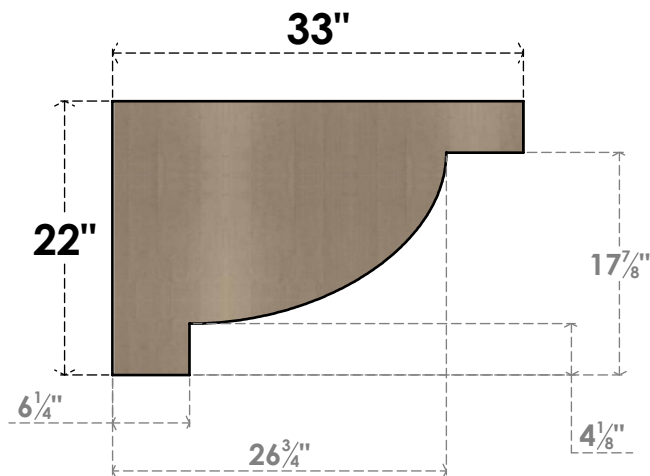

ITEM NUMBER: CORU11X33X22ALPRCPR

11"W X 33"D X 22"H SERIES 3 CLASSIC ALPINE ROUGH CEDAR TIMBERTHANE
FAUX WOOD CORBEL, PRIMED

SIDE PROFILE

FRONT PROFILE

ISOMETRIC

EKENA MILLWORK
2300 WEST MAIN ST.
CLARKSVILLE, TX 75426
TOLL FREE: 866-607-0453
WWW.EKENAMILLWORK.COM

NOTES

1. INSTALLATION TO BE COMPLETED IN ACCORDANCE WITH MANUFACTURER'S SPECIFICATIONS.
2. DRAWING MAY NOT BE TO SCALE
3. THIS DRAWING IS INTENDED FOR DESIGN AND PLANNING PURPOSES ONLY.
4. ALL INFORMATION CONTAINED HEREIN WAS CURRENT AT THE TIME OF DEVELOPMENT BUT MUST BE REVIEWED AND APPROVED BY THE PRODUCT MANUFACTURER TO BE CONSIDERED ACCURATE.
5. TIMBERTHANE ARCHITECTURAL PRODUCTS ARE MADE FROM HIGH DENSITY URETHANE AND COME FACTORY PRIMED