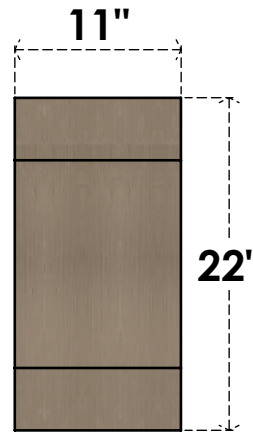

ITEM NUMBER: CORU11X33X22ALPRCPR

11"W X 33"D X 22"H SERIES 3 CLASSIC ALPINE ROUGH CEDAR TIMBERTHANE
FAUX WOOD CORBEL, PRIMED

SIDE PROFILE

FRONT PROFILE

ISOMETRIC

EKENA MILLWORK
2300 WEST MAIN ST.
CLARKSVILLE, TX 75426
TOLL FREE: 866-607-0453
WWW.EKENAMILLWORK.COM

NOTES

1. INSTALLATION TO BE COMPLETED IN ACCORDANCE WITH MANUFACTURER'S SPECIFICATIONS.
2. DRAWING MAY NOT BE TO SCALE
3. THIS DRAWING IS INTENDED FOR DESIGN AND PLANNING PURPOSES ONLY.
4. ALL INFORMATION CONTAINED HEREIN WAS CURRENT AT THE TIME OF DEVELOPMENT BUT MUST BE REVIEWED AND APPROVED BY THE PRODUCT MANUFACTURER TO BE CONSIDERED ACCURATE.
5. TIMBERTHANE ARCHITECTURAL PRODUCTS ARE MADE FROM HIGH DENSITY URETHANE AND COME FACTORY PRIMED