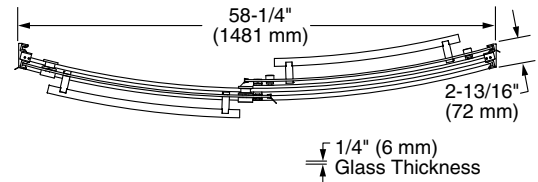

Elevate™ 60" x 72" Frameless Shower Door

AM00838400 60" x 72" Frameless Shower Door

- Frameless bypass shower door
- Curved barn-style design for more space and comfort
- Easy-clean glass for less build up and maintenance
- 1/4" (6mm) clear glass
- Both doors open for reversibility
- Safe close feature for smooth operation with no slamming
- Towel bar handles for functional convenience
- Out-of-plumb adjustability
- Installation hardware included
- Meant for installation on Elevate 60" Curved Shower Base (A8014T-LHO.011/A8014T-RHO.011) sold separately
- 10 Year Warranty

Minimum to Maximum Opening Width:

58" - 58-1/2"
(1475 x 1485 mm)

Door Opening:

26"
(660 mm)

Compliance Certifications -Meets or Exceeds the Following Specifications:

- ANSI Z97.1

To Be Specified - Required:

- Color: .295 Brushed Nickel
- .213 Silver Shine
- .243 Matte Black

To Be Specified - Optional:

- Shower Walls: 2947SWT60.011
- Shower Bases: A8014T-LHO.011, A8014T-RHO.011