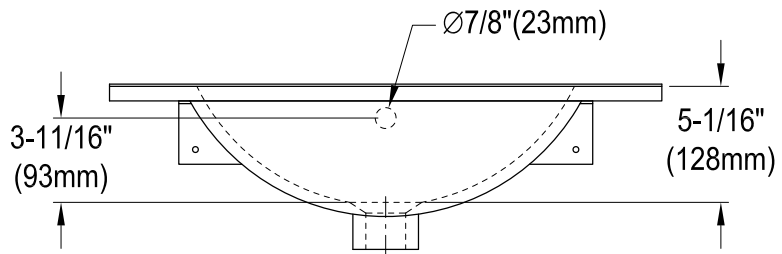

24" X 18" Ceramic Vanity Top

VSPLBRKT (1 pc)