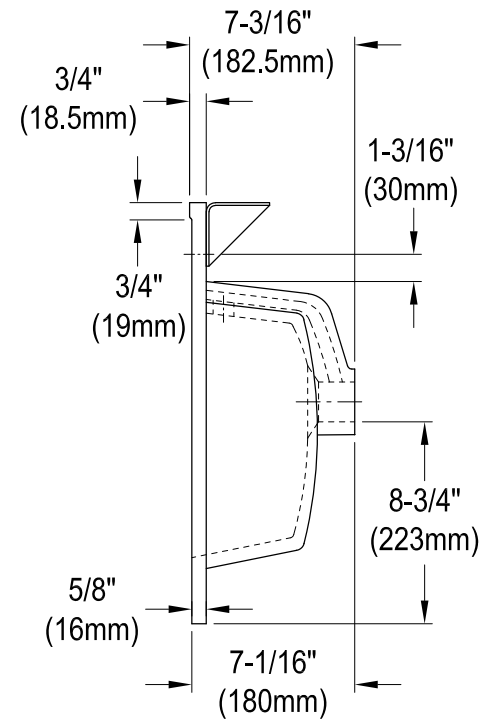

24" X 18" Ceramic Vanity Top

VSPLBRKT (1 pc)