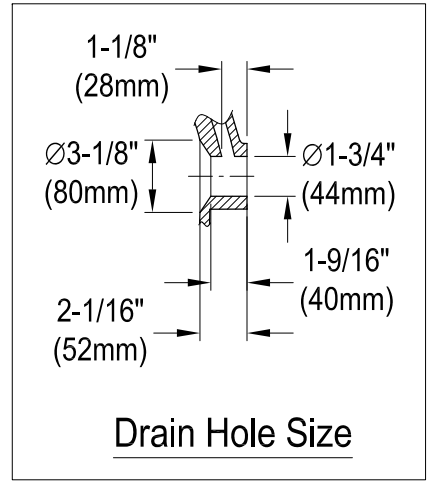

24" X 18" Ceramic Vanity Top

VSPLBRKT (1 pc)