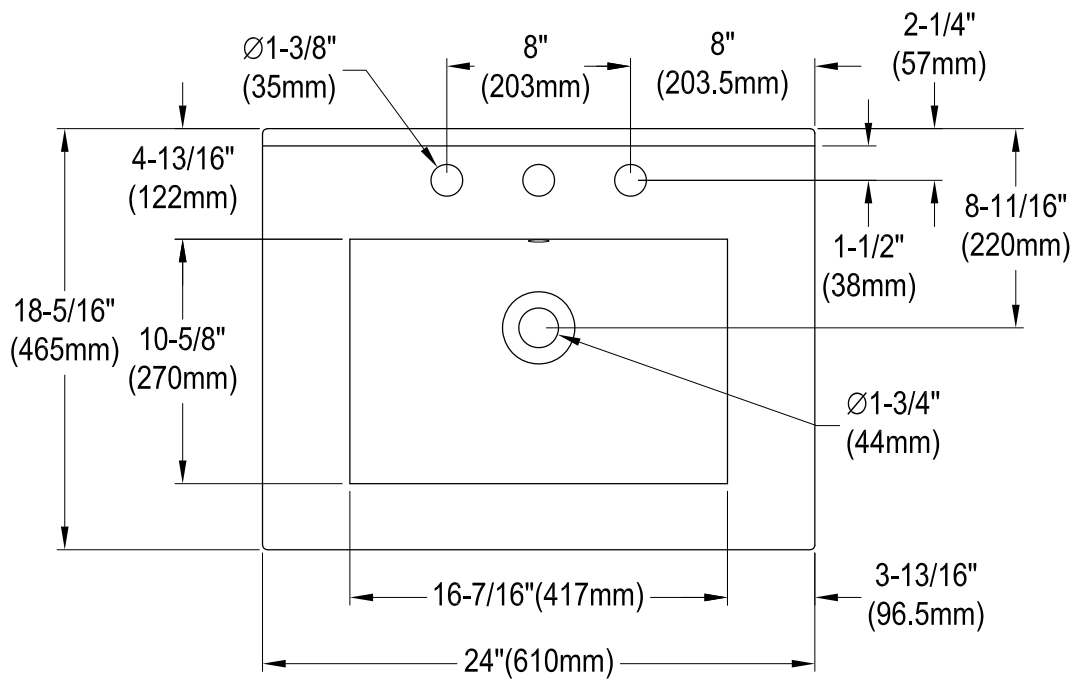

24" X 18" Ceramic Vanity Top

VSPLBRKT (1 pc)