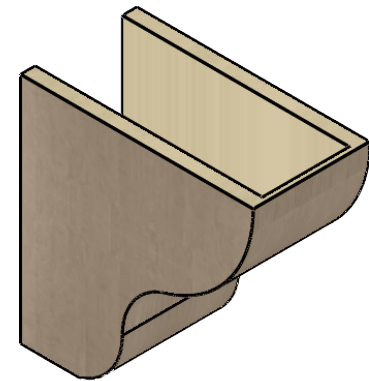

ITEM NUMBER: CORU08X16X16GRNRCPR

8"W X 16"D X 16"H SERIES 1 CLASSIC GREENSBORO ROUGH CEDAR
TIMBERTHANE FAUX WOOD CORBEL, PRIMED

SIDE PROFILE

FRONT PROFILE

ISOMETRIC

EKENA MILLWORK
2300 WEST MAIN ST.
CLARKSVILLE, TX 75426
TOLL FREE: 866-607-0453
WWW.EKENAMILLWORK.COM

NOTES

1. INSTALLATION TO BE COMPLETED IN ACCORDANCE WITH MANUFACTURER'S SPECIFICATIONS.
2. DRAWING MAY NOT BE TO SCALE
3. THIS DRAWING IS INTENDED FOR DESIGN AND PLANNING PURPOSES ONLY.
4. ALL INFORMATION CONTAINED HEREIN WAS CURRENT AT THE TIME OF DEVELOPMENT BUT MUST BE REVIEWED AND APPROVED BY THE PRODUCT MANUFACTURER TO BE CONSIDERED ACCURATE.
5. TIMBERTHANE ARCHITECTURAL PRODUCTS ARE MADE FROM HIGH DENSITY URETHANE AND COME FACTORY PRIMED