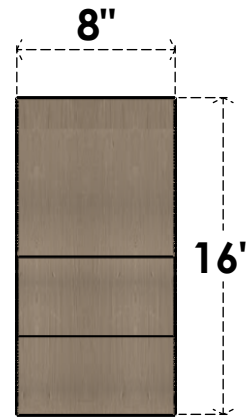

ITEM NUMBER: CORU08X16X16GRNRCPR

8"W X 16"D X 16"H SERIES 1 CLASSIC GREENSBORO ROUGH CEDAR
TIMBERTHANE FAUX WOOD CORBEL, PRIMED

SIDE PROFILE

FRONT PROFILE

ISOMETRIC

EKENA MILLWORK
2300 WEST MAIN ST.
CLARKSVILLE, TX 75426
TOLL FREE: 866-607-0453
WWW.EKENAMILLWORK.COM

NOTES

1. INSTALLATION TO BE COMPLETED IN ACCORDANCE WITH MANUFACTURER'S SPECIFICATIONS.
2. DRAWING MAY NOT BE TO SCALE
3. THIS DRAWING IS INTENDED FOR DESIGN AND PLANNING PURPOSES ONLY.
4. ALL INFORMATION CONTAINED HEREIN WAS CURRENT AT THE TIME OF DEVELOPMENT BUT MUST BE REVIEWED AND APPROVED BY THE PRODUCT MANUFACTURER TO BE CONSIDERED ACCURATE.
5. TIMBERTHANE ARCHITECTURAL PRODUCTS ARE MADE FROM HIGH DENSITY URETHANE AND COME FACTORY PRIMED