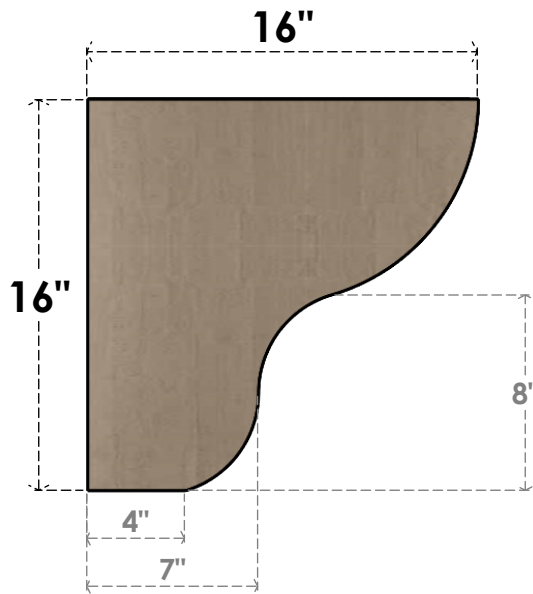

ITEM NUMBER: CORU08X16X16GRNRCPR

8"W X 16"D X 16"H SERIES 1 CLASSIC GREENSBORO ROUGH CEDAR
TIMBERTHANE FAUX WOOD CORBEL, PRIMED

SIDE PROFILE

FRONT PROFILE

ISOMETRIC

EKENA MILLWORK
2300 WEST MAIN ST.
CLARKSVILLE, TX 75426
TOLL FREE: 866-607-0453
WWW.EKENAMILLWORK.COM

NOTES

1. INSTALLATION TO BE COMPLETED IN ACCORDANCE WITH MANUFACTURER'S SPECIFICATIONS.
2. DRAWING MAY NOT BE TO SCALE
3. THIS DRAWING IS INTENDED FOR DESIGN AND PLANNING PURPOSES ONLY.
4. ALL INFORMATION CONTAINED HEREIN WAS CURRENT AT THE TIME OF DEVELOPMENT BUT MUST BE REVIEWED AND APPROVED BY THE PRODUCT MANUFACTURER TO BE CONSIDERED ACCURATE.
5. TIMBERTHANE ARCHITECTURAL PRODUCTS ARE MADE FROM HIGH DENSITY URETHANE AND COME FACTORY PRIMED