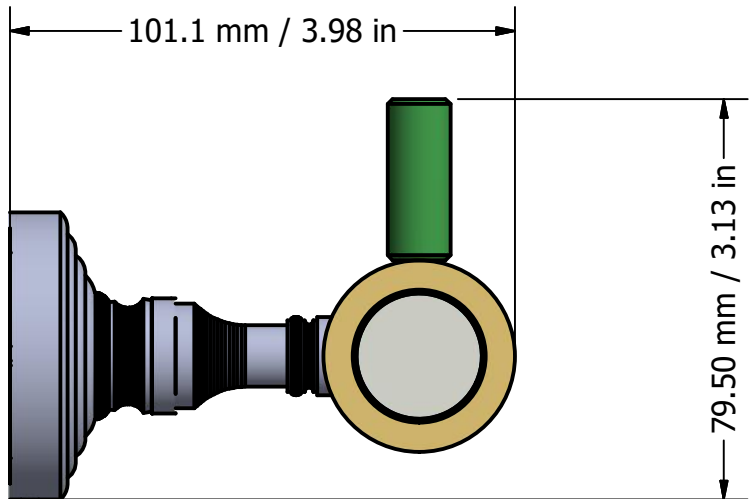

PARTS LIST			
ITEM	QTY	PART NUMBER	DESCRIPTION
1	1	BPWV	BACKPLATE
2	1	NKSL-58	NECK
3	1	RGSM-D-1	RING W/ NEW SIZE HOLE
4	1	AC-HHUB	ACRYLIC HUB
5	1	FR-PEG	PEG
6	1	NKSL-1.25	NECK

**APPROVED FOR PRODUCTION**  
 By: RICHARD PAUL  
 Date: 10-15-18

UNLESS OTHERWISE SPECIFIED	
.X	± .3mm
.XX	± .15mm
.XXX	± .008mm

UNIT IS IN MM.

DRAWN	10-15-18	IM	MATERIAL:	BRASS		FINISH	TBD
CHECKED	10-15-18	P.D.	DESCRIPTION:	Pacific Grove Collection Robe Hook		QTY	TBD
APPROVED	10-15-18	R.A.			DRAWING NO.		REV
					PG-20		0
			SCALE	1.5:1	SHEET: 1 OF 1	A4	