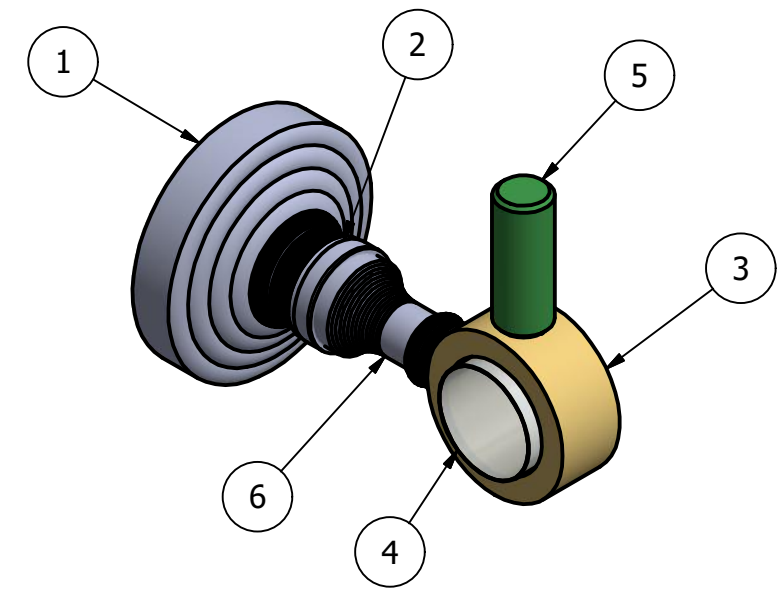

PARTS LIST			
ITEM	QTY	PART NUMBER	DESCRIPTION
1	1	BPWV	BACKPLATE
2	1	NKSL-58	NECK
3	1	RGSM-D-1	RING W/ NEW SIZE HOLE
4	1	AC-HHUB	ACRYLIC HUB
5	1	FR-PEG	PEG
6	1	NKSL-1.25	NECK

**APPROVED FOR PRODUCTION**  
 By: RICHARD PAUL  
 Date: 10-15-18

UNLESS OTHERWISE SPECIFIED	
.X	± .3mm
.XX	± .15mm
.XXX	± .008mm

UNIT IS IN MM.

DRAWN	10-15-18	IM	MATERIAL:	BRASS		FINISH	TBD
CHECKED	10-15-18	P.D.	DESCRIPTION:	Pacific Grove Collection Robe Hook		QTY	TBD
APPROVED	10-15-18	R.A.			DRAWING NO.		REV
					PG-20		0
			SCALE	1.5:1	SHEET: 1 OF 1	A4	