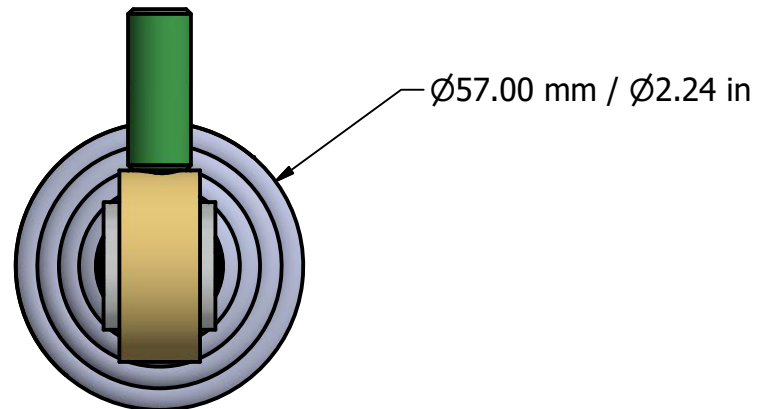

PARTS LIST			
ITEM	QTY	PART NUMBER	DESCRIPTION
1	1	BPWV	BACKPLATE
2	1	NKSL-58	NECK
3	1	RGSM-D-1	RING W/ NEW SIZE HOLE
4	1	AC-HHUB	ACRYLIC HUB
5	1	FR-PEG	PEG
6	1	NKSL-1.25	NECK

**APPROVED FOR PRODUCTION**  
 By: RICHARD PAUL  
 Date: 10-15-18

UNLESS OTHERWISE SPECIFIED	
.X	± .3mm
.XX	± .15mm
.XXX	± .008mm

UNIT IS IN MM.

DRAWN	10-15-18	IM	MATERIAL:	BRASS		FINISH	TBD
CHECKED	10-15-18	P.D.	DESCRIPTION:	Pacific Grove Collection Robe Hook		QTY	TBD
APPROVED	10-15-18	R.A.			DRAWING NO.		REV
					PG-20		0
			SCALE	1.5:1	SHEET: 1 OF 1	A4	