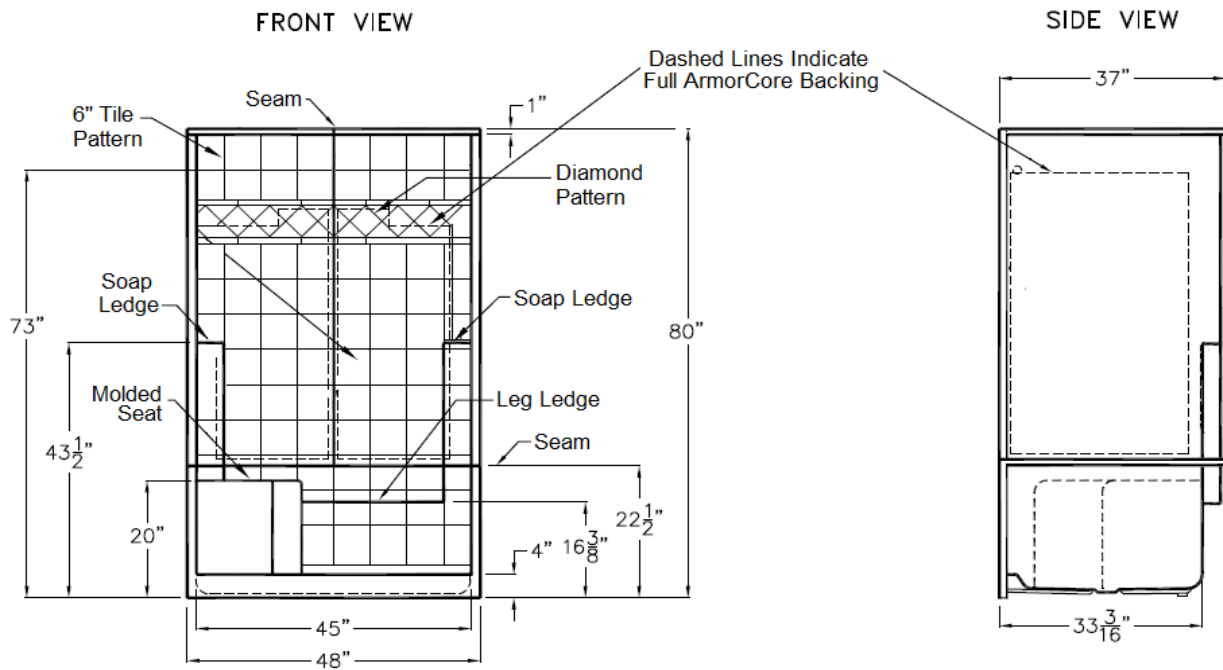

Laurel Mountain

BENTON 48 x 36 x 80 Low Threshold Shower

Available in white,
biscuit, and bone

Features

- Easy entry, low, 4" threshold
- Large integral comfort height seat (22" x 13")
- Sturdy shower base with textured floor
- Accessory shelves (10" x 3") and foot ledge (14" x 3")
- Simple, easy, 3 piece installation from front or rear
- Accommodates a shower door
- Full ArmorCore reinforced walls for extra strength that enables grab bars (not included) to be installed w/ flexibility.
- Premium, durable applied acrylic/fiberglass construction
- High Gloss 6" tile pattern with Diamond Accents
- Attractive and easy to clean w/ a Limited Lifetime Warranty
- Meets or exceeds UPC, IPC, ANSI Z124.1, NAHB, HUD, FHA
- Made in the USA

Model: LM3648SH1S3PBR/L

SUBMITTAL DATA

DUE TO THE NATURE OF THE MATERIALS, UNIT DIMENSIONS MAY VARY ± 1/2 INCH

Accessible Shower Stall

THE SHOWER ENCLOSURE SHALL BE LAUREL MOUNTAIN MODEL LM3648SH1S TILE 3 PIECE 48" APPLIED ACRYLIC SECTIONAL SHOWER.

UNIT HAS LARGE MOLDED SEAT, LEG LEDGE, CORNER SOAP DISHES, TILE FINISH, DIAMOND ACCENTS, AND 4.0" THRESHOLD. THREE PIECE UNIT WITH BASE AND TWO PIECE WALL WITH MIDDLE VERTICAL SEAM.

CONFIGURED WITH FULL ARMORCORE BACKING ON WALLS

HANDED BY THE SEAT.

BASE SEAM IS 22 1/2" ABOVE THE BOTTOM OF THE SKIRT.

Unit complies with IAPMOZ124-2011, Home Innovation Research Lab, UPC, HUD, FHA, and CSA B45.5.

Toll Free: (800) 930-0050
Fax: (800) 930-0051
www.laurelmountainbath.com