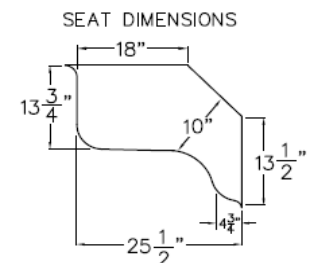

Laurel Mountain

BENTON 48 x 36 x 80 Low Threshold Shower

Available in white,
biscuit, and bone

Features

- Easy entry, low, 4" threshold
- Large integral comfort height seat (22" x 13")
- Sturdy shower base with textured floor
- Accessory shelves (10" x 3") and foot ledge (14" x 3")
- Simple, easy, 3 piece installation from front or rear
- Accommodates a shower door
- Full ArmorCore reinforced walls for extra strength that enables grab bars (not included) to be installed w/ flexibility.
- Premium, durable applied acrylic/fiberglass construction
- High Gloss 6" tile pattern with Diamond Accents
- Attractive and easy to clean w/ a Limited Lifetime Warranty
- Meets or exceeds UPC, IPC, ANSI Z124.1, NAHB, HUD, FHA
- Made in the USA

Model: LM3648SH1S3PBR/L

SUBMITTAL DATA

DUE TO THE NATURE OF THE MATERIALS, UNIT DIMENSIONS MAY VARY ± 1/2 INCH

Accessible Shower Stall

THE SHOWER ENCLOSURE SHALL BE LAUREL MOUNTAIN MODEL LM3648SH1S TILE 3 PIECE 48" APPLIED ACRYLIC SECTIONAL SHOWER.

HANDED BY THE SEAT.

BASE SEAM IS 22 1/2" ABOVE THE BOTTOM OF THE SKIRT.

Unit complies with IAPMOZ124-2011, Home Innovation Research Lab, UPC, HUD, FHA, and CSA B45.5.

Toll Free: (800) 930-0050
Fax: (800) 930-0051
www.laurelmountainbath.com