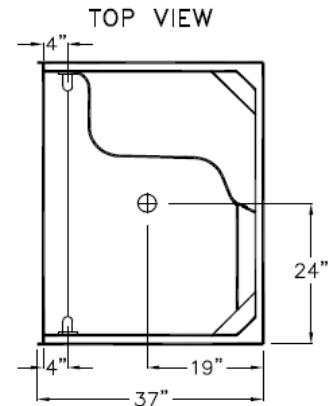

Laurel Mountain

BENTON 48 x 36 x 80 Low Threshold Shower

Available in white,
biscuit, and bone

Features

- Easy entry, low, 4" threshold
- Large integral comfort height seat (22" x 13")
- Sturdy shower base with textured floor
- Accessory shelves (10" x 3") and foot ledge (14" x 3")
- Simple, easy, 3 piece installation from front or rear
- Accommodates a shower door
- Full ArmorCore reinforced walls for extra strength that enables grab bars (not included) to be installed w/ flexibility.
- Premium, durable applied acrylic/fiberglass construction
- High Gloss 6" tile pattern with Diamond Accents
- Attractive and easy to clean w/ a Limited Lifetime Warranty
- Meets or exceeds UPC, IPC, ANSI Z124.1, NAHB, HUD, FHA
- Made in the USA

Model: LM3648SH1S3PBR/L

SUBMITTAL DATA

DUE TO THE NATURE OF THE MATERIALS, UNIT DIMENSIONS MAY VARY ± 1/2 INCH

Accessible Shower Stall

THE SHOWER ENCLOSURE SHALL BE LAUREL MOUNTAIN MODEL LM3648SH1S TILE 3 PIECE 48" APPLIED ACRYLIC SECTIONAL SHOWER.

UNIT HAS LARGE MOLDED SEAT, LEG LEDGE, CORNER SOAP DISHES, TILE FINISH, DIAMOND ACCENTS, AND 4.0" THRESHOLD. THREE PIECE UNIT WITH BASE AND TWO PIECE WALL WITH MIDDLE VERTICAL SEAM.

CONFIGURED WITH FULL ARMORCORE BACKING ON WALLS

HANDED BY THE SEAT.

BASE SEAM IS 22 1/2" ABOVE THE BOTTOM OF THE SKIRT.

Unit complies with IAPMOZ124-2011, Home Innovation Research Lab, UPC, HUD, FHA, and CSA B45.5.

Toll Free: (800) 930-0050
Fax: (800) 930-0051
www.laurelmountainbath.com