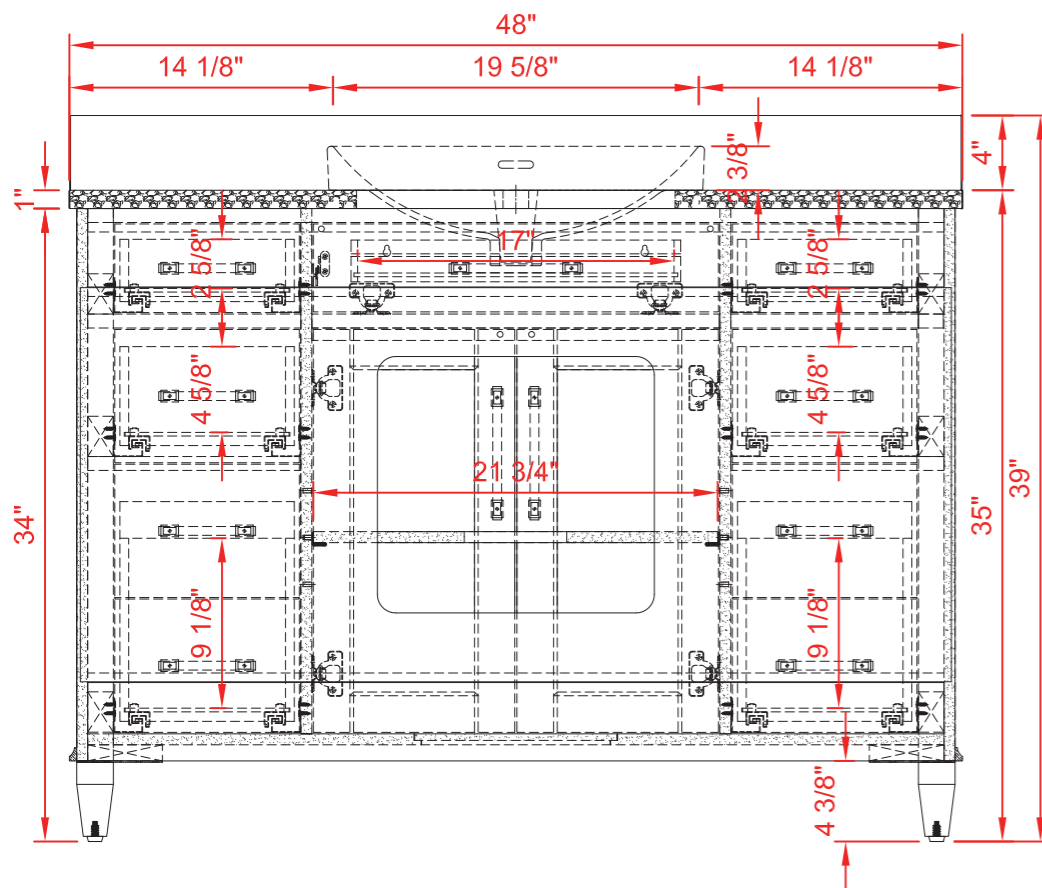

DIMENSIONS GUIDE

MODEL NUMBER:1658VB-48-267-278-SR

SEMI-RECESSED SINK

TOP VIEW

Product Net weight (W/O Top):156lbs.
 Product packed Gross weight (W/O Top):200lbs.
 Packed product Dimensions:
 50.75in. W x 24.75in. D x 39.25in. H

BACK VIEW

SIDE VIEW