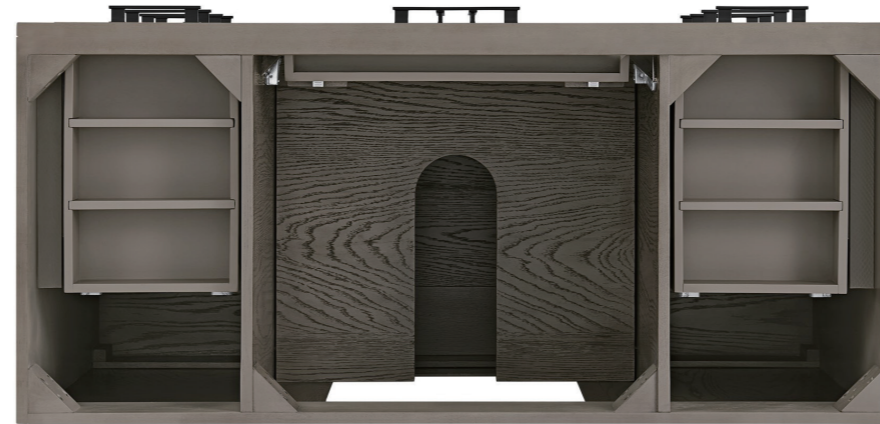

DIMENSIONS GUIDE

MODEL NUMBER:1658VB-48-267-278-SR

SEMI-RECESSED SINK

TOP VIEW

Product Net weight (W/O Top):156lbs.
 Product packed Gross weight (W/O Top):200lbs.
 Packed product Dimensions:
 50.75in. W x 24.75in. D x 39.25in. H

BACK VIEW

SIDE VIEW