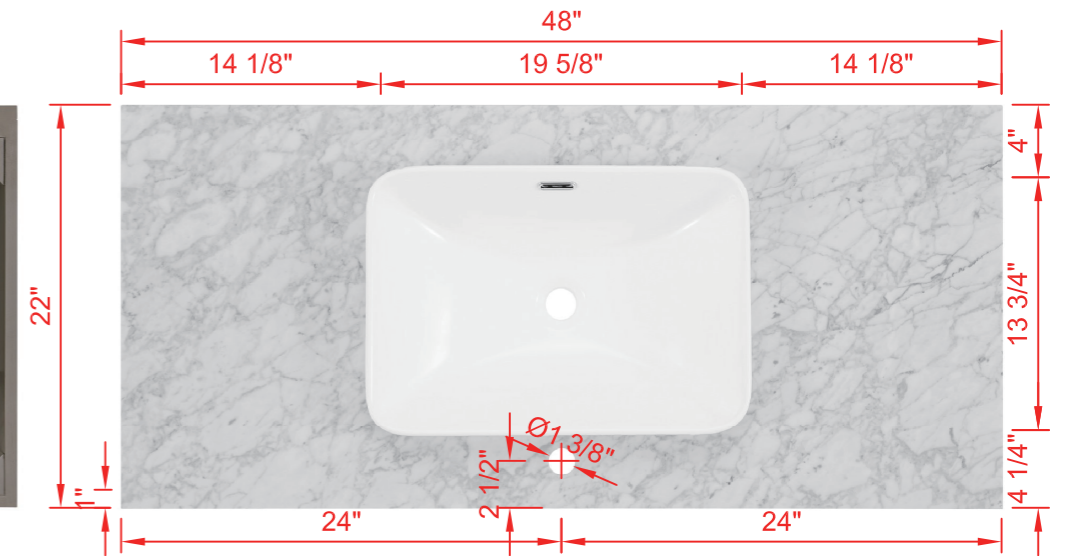

DIMENSIONS GUIDE

MODEL NUMBER:1658VB-48-267-278-SR

SEMI-RECESSED SINK

TOP VIEW

Product Net weight (W/O Top):156lbs.
 Product packed Gross weight (W/O Top):200lbs.
 Packed product Dimensions:
 50.75in. W x 24.75in. D x 39.25in. H

BACK VIEW

SIDE VIEW