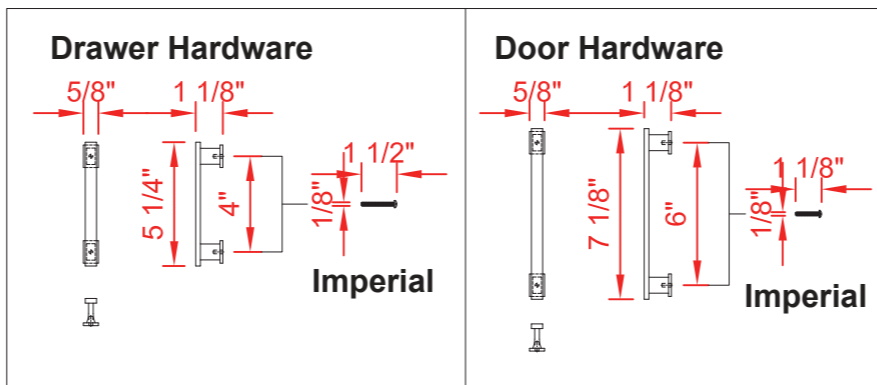

DIMENSIONS GUIDE

MODEL NUMBER:1658VB-48-267-278-SR

SEMI-RECESSED SINK

TOP VIEW

Product Net weight (W/O Top):156lbs.
 Product packed Gross weight (W/O Top):200lbs.
 Packed product Dimensions:
 50.75in. W x 24.75in. D x 39.25in. H

BACK VIEW

SIDE VIEW