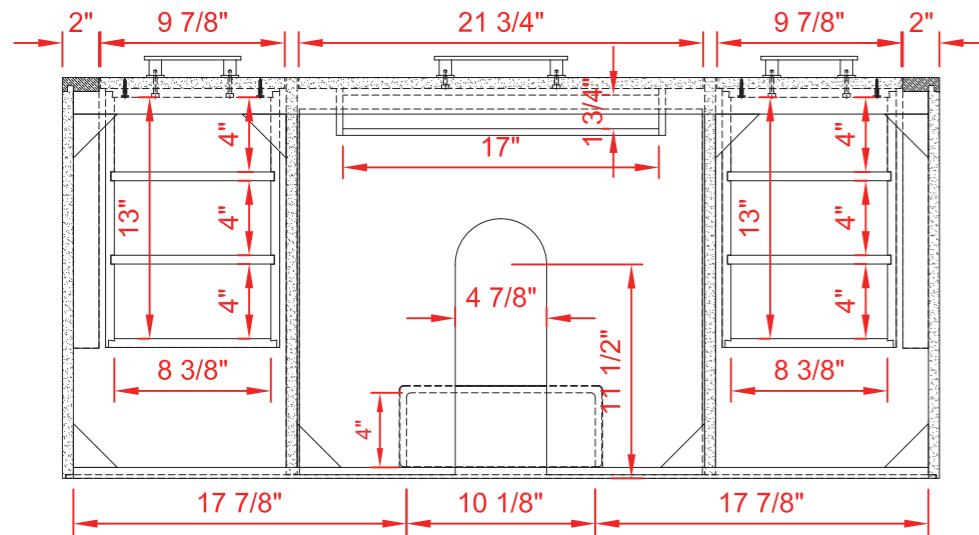

DIMENSIONS GUIDE

MODEL NUMBER:1658VB-48-267-278-SR

SEMI-RECESSED SINK

TOP VIEW

Product Net weight (W/O Top):156lbs.
 Product packed Gross weight (W/O Top):200lbs.
 Packed product Dimensions:
 50.75in. W x 24.75in. D x 39.25in. H

BACK VIEW

SIDE VIEW