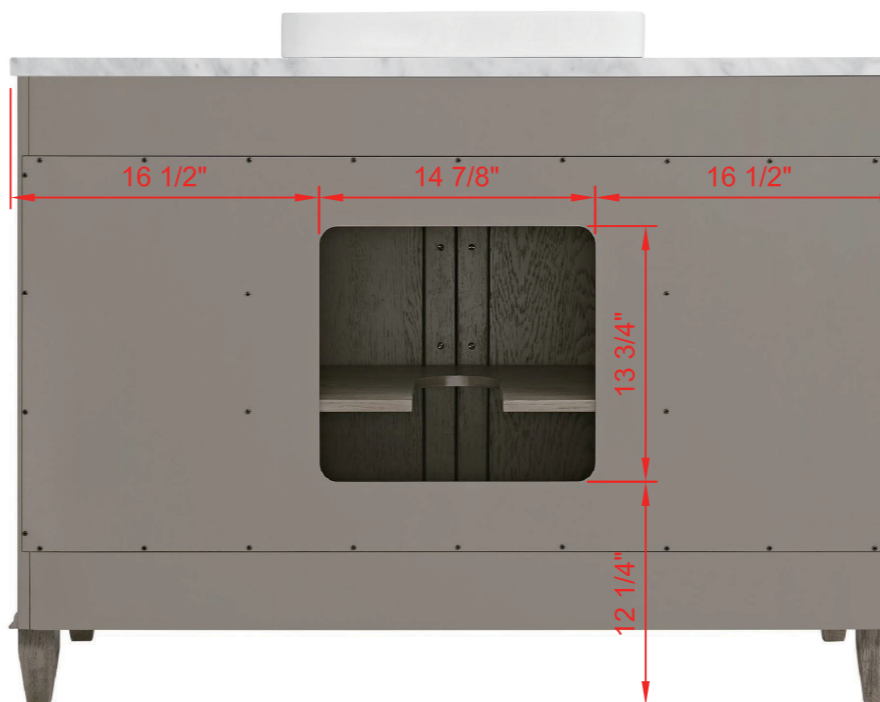

DIMENSIONS GUIDE

MODEL NUMBER:1658VB-48-267-278-SR

SEMI-RECESSED SINK

TOP VIEW

Product Net weight (W/O Top):156lbs.
 Product packed Gross weight (W/O Top):200lbs.
 Packed product Dimensions:
 50.75in. W x 24.75in. D x 39.25in. H

BACK VIEW

SIDE VIEW