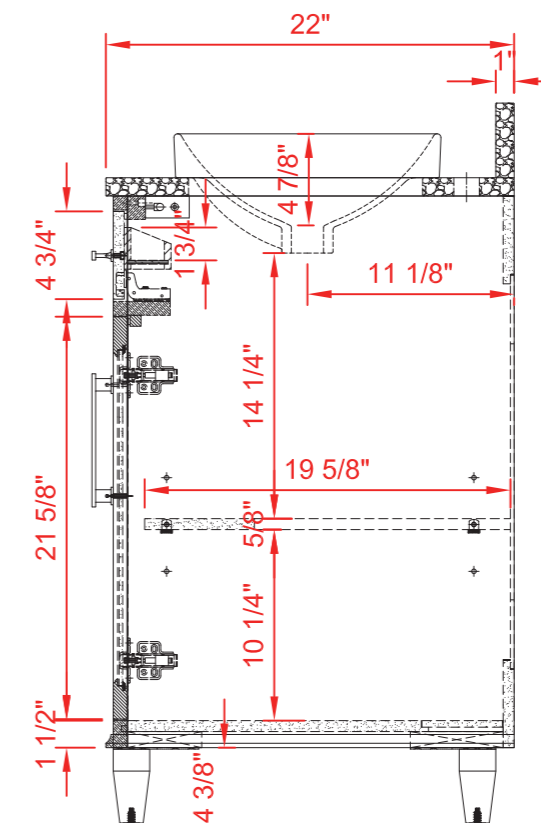

DIMENSIONS GUIDE

MODEL NUMBER:1658VB-48-267-278-SR

SEMI-RECESSED SINK

TOP VIEW

Product Net weight (W/O Top):156lbs.
 Product packed Gross weight (W/O Top):200lbs.
 Packed product Dimensions:
 50.75in. W x 24.75in. D x 39.25in. H

BACK VIEW

SIDE VIEW