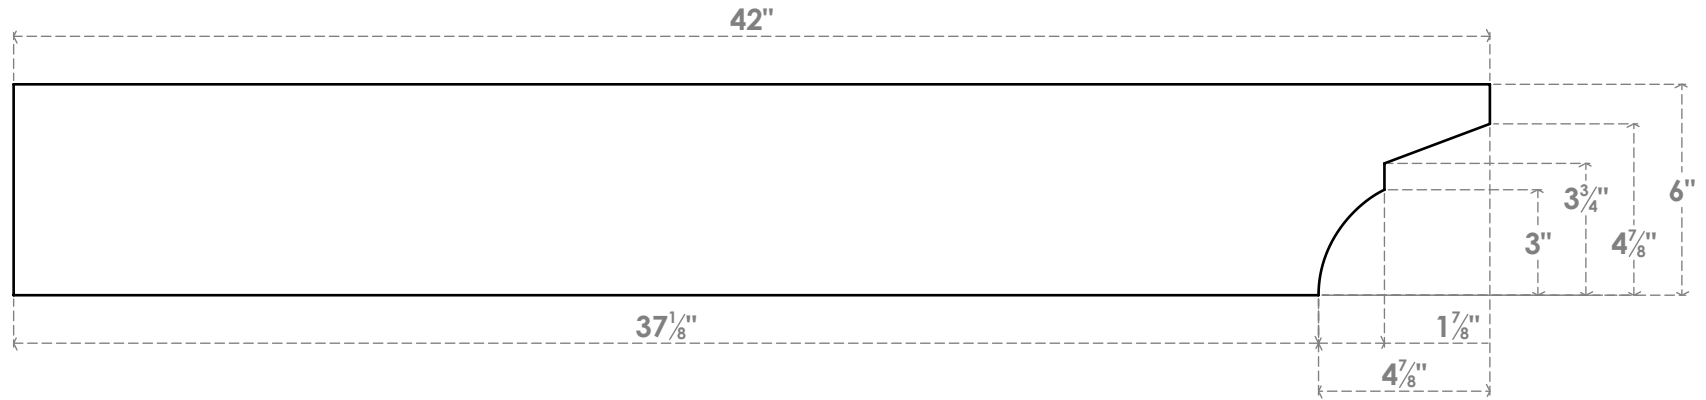

RFTP05X06X42MON

5"W X 6"H X 42"L MONTEREY ARCHITECTURAL GRADE PVC RAFTER TAIL

SIDE PROFILE

FRONT PROFILE

ISOMETRIC

EKENA MILLWORK
 2300 WEST MAIN ST.
 CLARKSVILLE, TX 75426
 TOLL FREE: 866-607-0453
 WWW.EKENAMILLWORK.COM