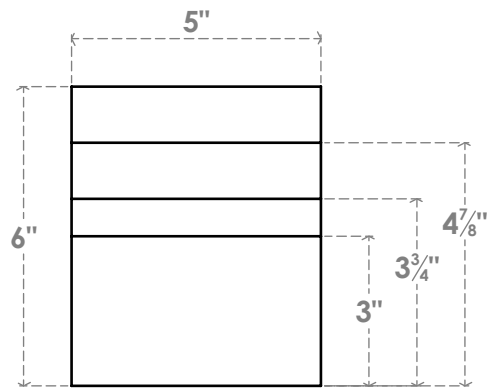

RFTP05X06X42MON

5"W X 6"H X 42"L MONTEREY ARCHITECTURAL GRADE PVC RAFTER TAIL

SIDE PROFILE

FRONT PROFILE

ISOMETRIC

EKENA MILLWORK
 2300 WEST MAIN ST.
 CLARKSVILLE, TX 75426
 TOLL FREE: 866-607-0453
 WWW.EKENAMILLWORK.COM