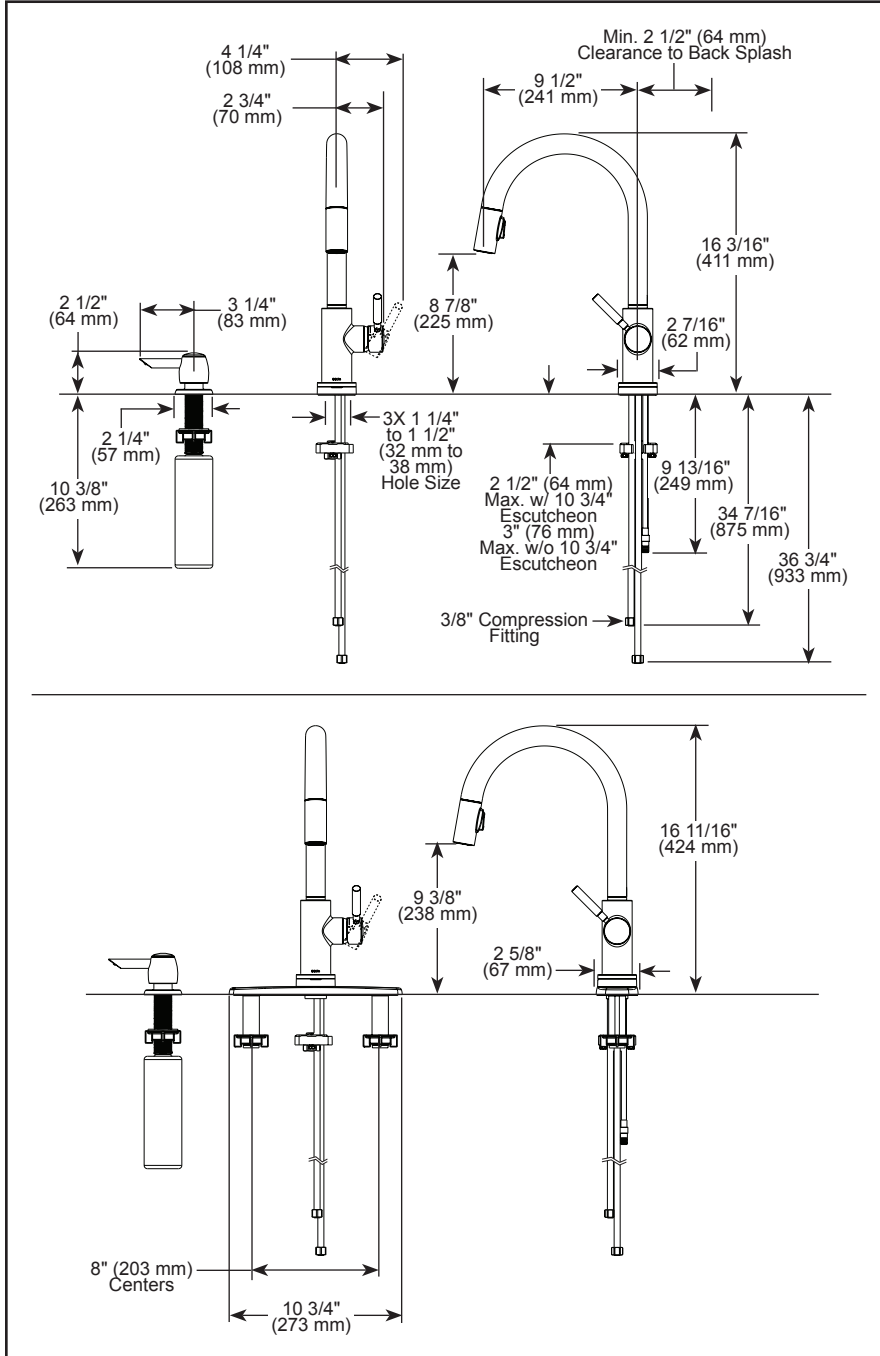

STANDARD SPECIFICATIONS:

- Max flow rate 1.8 gpm @ 60 psi, 6.8 L/min @ 414 kPa
- One, two, three, or four hole mount (escutcheon included).
- Diamond coated ceramic cartridge.
- 3/8" (10 mm) O.D. straight, staggered PEX supply tubes.
- Spout rotates 360°.
- Two-function wand; aerated stream or spray.
- Dual integral check valves in sprayer.
- LED indicator light signals on-off, water temperature and low batteries
- Uses 6 AA (included) or 6 C (optional) batteries.

COMPLIES WITH:

- ASME A112.18.1 / CSA B125.1
- ASME A112.18.6
- ♿ ICC/ANSI A117.1- Valve control only

▲ Designate Proper Finish Suffix

Delta Faucet Company reserves the right (1) to make changes in specifications and materials, and (2) to change or discontinue models, both without notice or obligation. Dimensions are for reference only. See current full-line price book or www.deltafaucet.com for finish options and product availability.