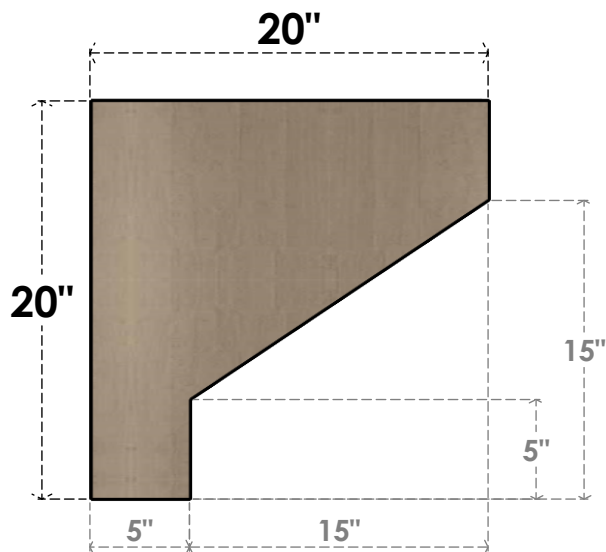

ITEM NUMBER: CORU05X20X20CLERCPR

5"W X 20"D X 20"H SERIES 1 THIN CLEMMONS ROUGH CEDAR TIMBERTHANE
FAUX WOOD CORBEL, PRIMED

SIDE PROFILE

FRONT PROFILE

ISOMETRIC

EKENA MILLWORK
2300 WEST MAIN ST.
CLARKSVILLE, TX 75426
TOLL FREE: 866-607-0453
WWW.EKENAMILLWORK.COM

NOTES

1. INSTALLATION TO BE COMPLETED IN ACCORDANCE WITH MANUFACTURER'S SPECIFICATIONS.
2. DRAWING MAY NOT BE TO SCALE
3. THIS DRAWING IS INTENDED FOR DESIGN AND PLANNING PURPOSES ONLY.
4. ALL INFORMATION CONTAINED HEREIN WAS CURRENT AT THE TIME OF DEVELOPMENT BUT MUST BE REVIEWED AND APPROVED BY THE PRODUCT MANUFACTURER TO BE CONSIDERED ACCURATE.
5. TIMBERTHANE ARCHITECTURAL PRODUCTS ARE MADE FROM HIGH DENSITY URETHANE AND COME FACTORY PRIMED