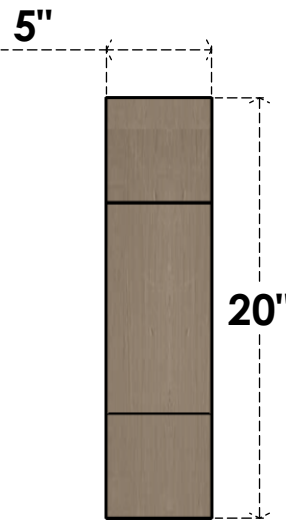

ITEM NUMBER: CORU05X20X20CLERCPR

5"W X 20"D X 20"H SERIES 1 THIN CLEMMONS ROUGH CEDAR TIMBERTHANE
FAUX WOOD CORBEL, PRIMED

SIDE PROFILE

FRONT PROFILE

ISOMETRIC

EKENA MILLWORK
2300 WEST MAIN ST.
CLARKSVILLE, TX 75426
TOLL FREE: 866-607-0453
WWW.EKENAMILLWORK.COM

NOTES

1. INSTALLATION TO BE COMPLETED IN ACCORDANCE WITH MANUFACTURER'S SPECIFICATIONS.
2. DRAWING MAY NOT BE TO SCALE
3. THIS DRAWING IS INTENDED FOR DESIGN AND PLANNING PURPOSES ONLY.
4. ALL INFORMATION CONTAINED HEREIN WAS CURRENT AT THE TIME OF DEVELOPMENT BUT MUST BE REVIEWED AND APPROVED BY THE PRODUCT MANUFACTURER TO BE CONSIDERED ACCURATE.
5. TIMBERTHANE ARCHITECTURAL PRODUCTS ARE MADE FROM HIGH DENSITY URETHANE AND COME FACTORY PRIMED