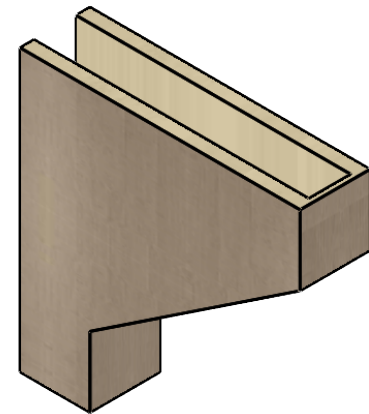

ITEM NUMBER: CORU05X20X20CLERCPR

5"W X 20"D X 20"H SERIES 1 THIN CLEMMONS ROUGH CEDAR TIMBERTHANE
FAUX WOOD CORBEL, PRIMED

SIDE PROFILE

FRONT PROFILE

ISOMETRIC

EKENA MILLWORK
2300 WEST MAIN ST.
CLARKSVILLE, TX 75426
TOLL FREE: 866-607-0453
WWW.EKENAMILLWORK.COM

NOTES

1. INSTALLATION TO BE COMPLETED IN ACCORDANCE WITH MANUFACTURER'S SPECIFICATIONS.
2. DRAWING MAY NOT BE TO SCALE
3. THIS DRAWING IS INTENDED FOR DESIGN AND PLANNING PURPOSES ONLY.
4. ALL INFORMATION CONTAINED HEREIN WAS CURRENT AT THE TIME OF DEVELOPMENT BUT MUST BE REVIEWED AND APPROVED BY THE PRODUCT MANUFACTURER TO BE CONSIDERED ACCURATE.
5. TIMBERTHANE ARCHITECTURAL PRODUCTS ARE MADE FROM HIGH DENSITY URETHANE AND COME FACTORY PRIMED