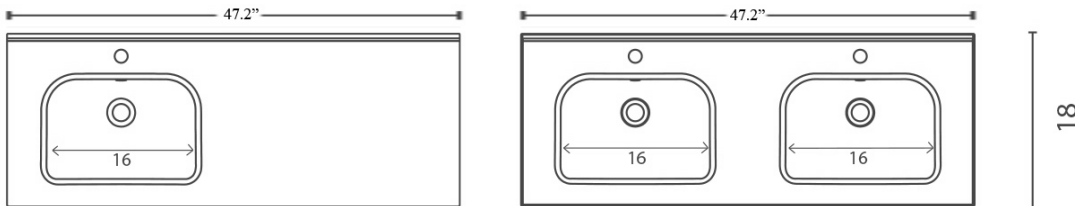

Collection Slim	Model Slim 120L	Dimensions Metric <i>1 inch = 2.54 cm</i> <i>1 inch = 25.4 mm</i>	 1051 Lea Drive - Collegeville, PA 19426 Tel. 215 513 9400 - Fax 610 831 0215 www.ws bathcollections.com - info@ws bathcollections.com
-----------------------------	-----------------------------	---	---

Slim 60

Slim 70

Slim 80

Slim 90

Slim 100

Slim 120

Slim 120 L

Slim 120 DBL

Notes

- Faucet hole 1.4"
- Back edge to center faucet hole 2.5"
- Back edge to center of drain hole 8.0"
- Top Thickness: 0.8"
- Sink Depth: 5.0"

Collection
Slim

Model |
Slim 60 - Slim 70
Slim 80 - Slim 90
Slim 120 - Slim 120 L
Slim 120 DBL

Dimensions Metric
1 inch = 2.54 cm
1 inch = 25.4 mm

WS[®] BATH COLLECTIONS
1051 Lea Drive - Collegeville, PA 19426
Tel. 215 513 9400 - Fax 610 831 0215
www.ws bathcollections.com - info@ws bathcollections.com