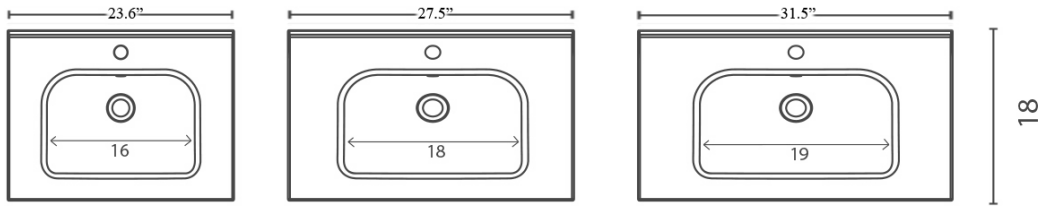

Product Specs Sheets

Cover Page

Slim 120L

Features

- Bathroom Sink With Integrted Sink and Top
- Made of Ceramic
- Glossy White
- With Overflow
- Drop-In Installation or as Vanity Top and Sink
- With One Faucet Hole
- Made in Spain

Related Items:

- WSBC 53991 | Push Waste Drain
- WSBC 53922 | Decorative Trap

Finishes:

 Glossy White

SKU# | Options:

- Slim 120L | Glossy White

* WS Bath Collections reserves the right to revise dimensions or information on this sheet without notice

Collection Slim	Model Slim 120L	Dimensions Metric <i>1 inch = 2.54 cm</i> <i>1 inch = 25.4 mm</i>	 1051 Lea Drive - Collegeville, PA 19426 Tel. 215 513 9400 - Fax 610 831 0215 www.ws bathcollections.com - info@ws bathcollections.com
-----------------------------	-----------------------------	---	---

Notes

- Faucet hole 1.4"
- Back edge to center faucet hole 2.5"
- Back edge to center of drain hole 8.0"
- Top Thickness: 0.8"
- Sink Depth: 5.0"

Collection
Slim

Model |
Slim 60 - Slim 70
Slim 80 - Slim 90
Slim 120 - Slim 120 L
Slim 120 DBL