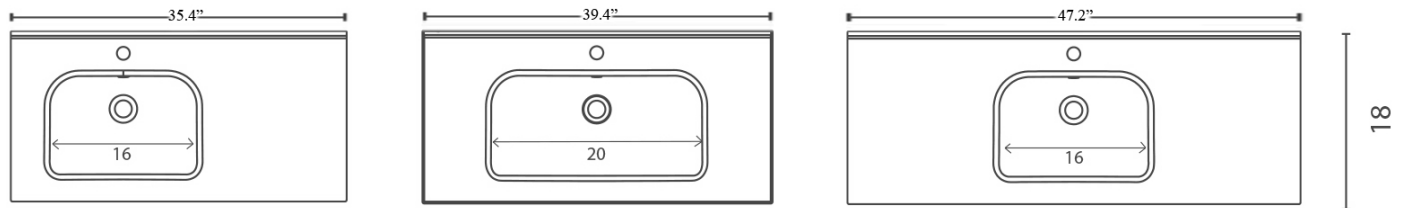

Slim 90

Slim 100

Slim 120