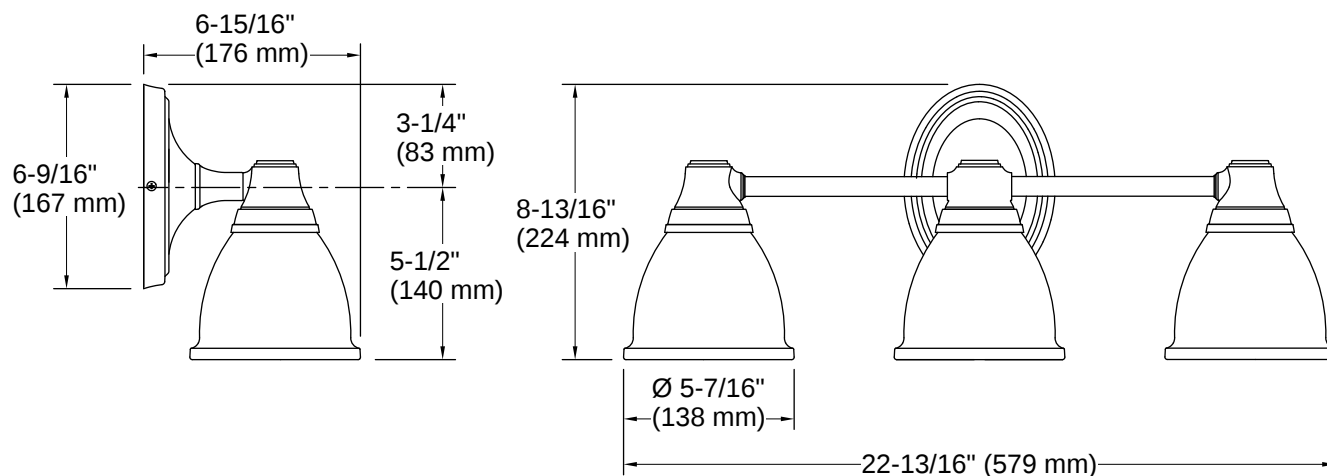

Codes/Standards

cETL Listed
ETL Listed

Technical Information

All product dimensions are nominal.

Number of Lights:	3
Lighting Type:	Socket-based
Number of Shades:	3
Hanging Type:	Non-hanging

Material

1. Premium metal construction for durability and reliability
   - KOHLER finishes resist corrosion and tarnishing
2. ---

Required Electrical Service

One circuit required.

2.5 A

Warranty

See website for detailed warranty information.

KOHLER® Faucet Lifetime Limited Warranty

1-800-4KOHLER (1-800-456-4537)
Kohler Co. reserves the right to make revisions without notice to product specifications.
For the most current specification sheet, go to www.kohler.com USA or www.kohler.ca Canada.
3-27-2026 16:17 - US-CA

Installation Notes

Install this product according to the installation instructions.