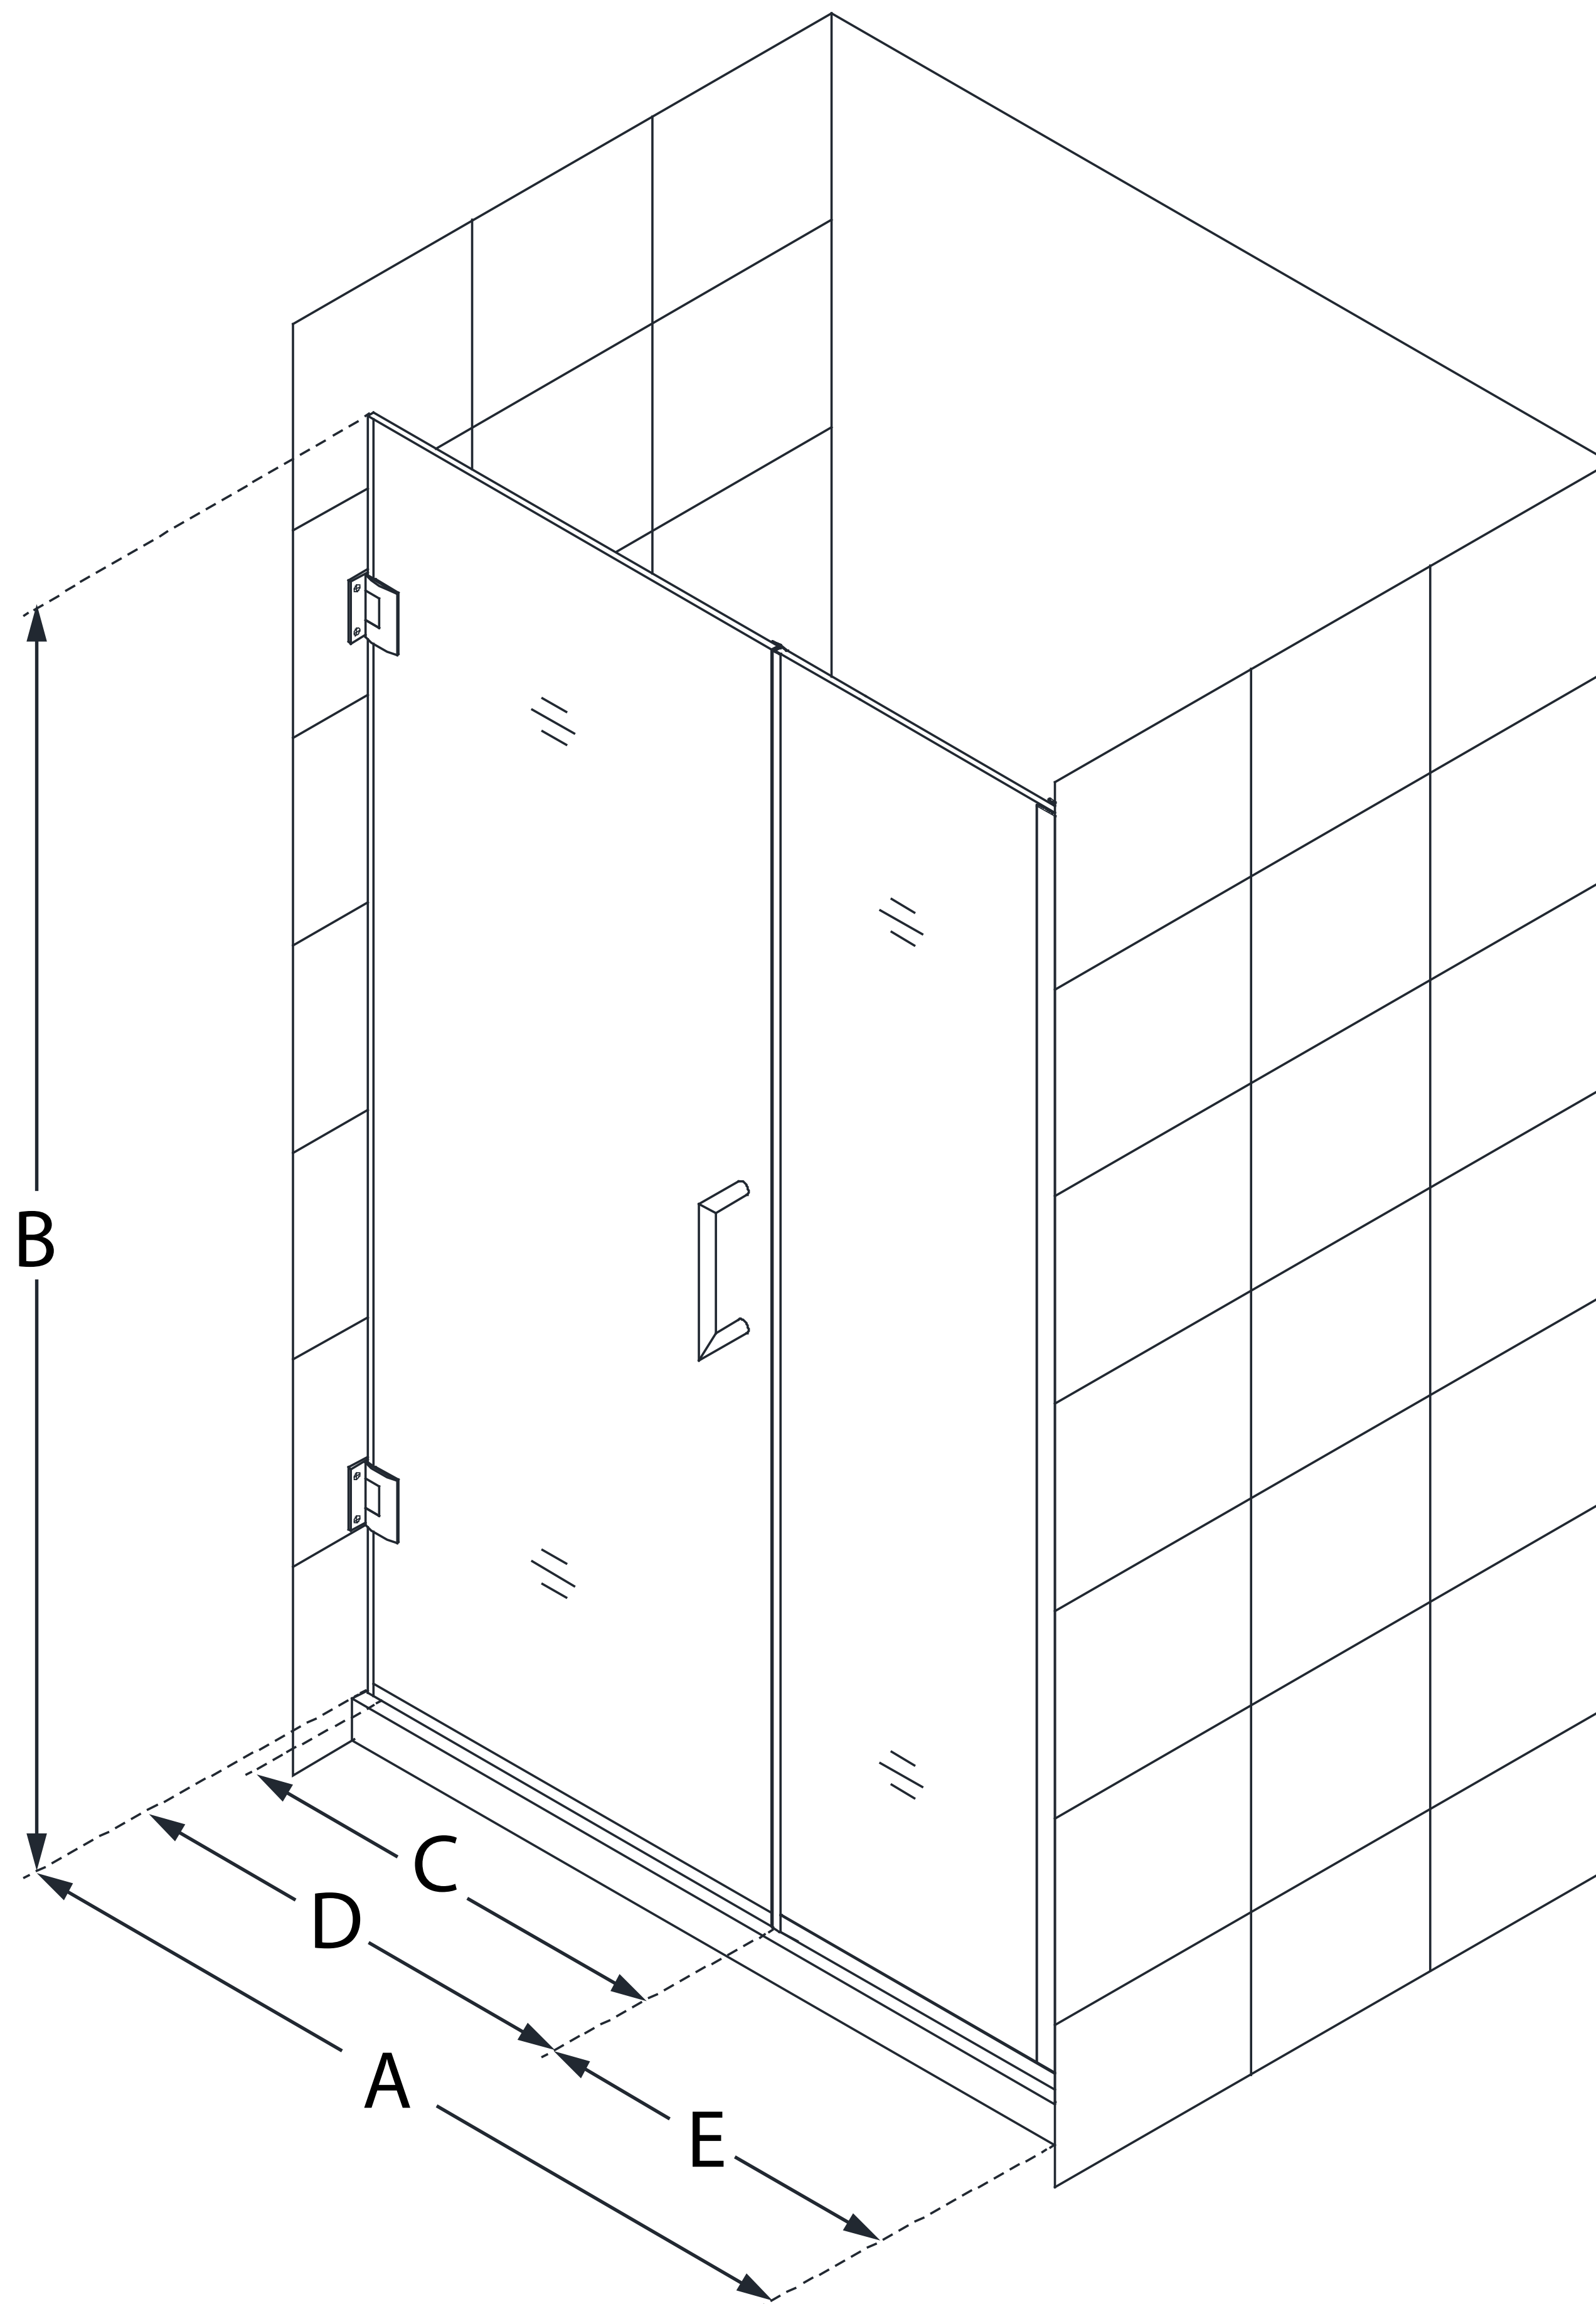

SHDR-245107210

UNIDOOR PLUS

DreamLine Unidoor Plus 51-51 1/2
in. W x 72 in. H Frameless Hinged
Shower Door, Clear Glass

SWING DOOR

CONFIGURATION DIMENSIONS:

A: 51 - 51 1/2 in.

MODEL WIDTH

B: 72 in.

MODEL HEIGHT

C: 28 in.

ACCESS WIDTH

D: 29 in.

DOOR WIDTH

E: 22 in.

INLINE PANEL WIDTH

DreamLine reserves the right to update or modify the hardware or materials pictured without prior notice for the purpose of product improvement and customer satisfaction.