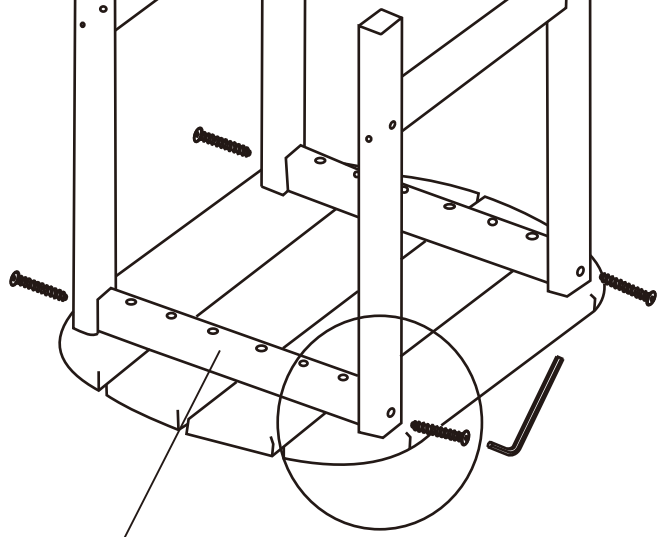

For Assistance Call 1-855-68-LUXEO*855-685-8936

ASSEMBLY INSTRUCTIONS
LUX-1520

Ax1 	Bx2 	Cx2 
Dx8 	Ex1 	

Step 1

Attach sideframes to tabletop using (4) 1.5" chair bolts

Step 2

Attach braces to sideframes to using (4) 1.5" chair bolts