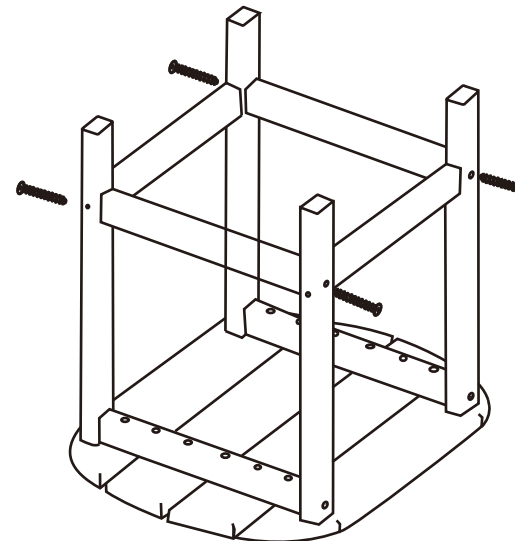

For Assistance Call 1-855-68-LUXEO*855-685-8936

ASSEMBLY INSTRUCTIONS
LUX-1520

Ax1 	Bx2 	Cx2 
Dx8 	Ex1 	

Step 1

Attach sideframes to tabletop using (4) 1.5" chair bolts

Step 2

Attach braces to sideframes to using (4) 1.5" chair bolts