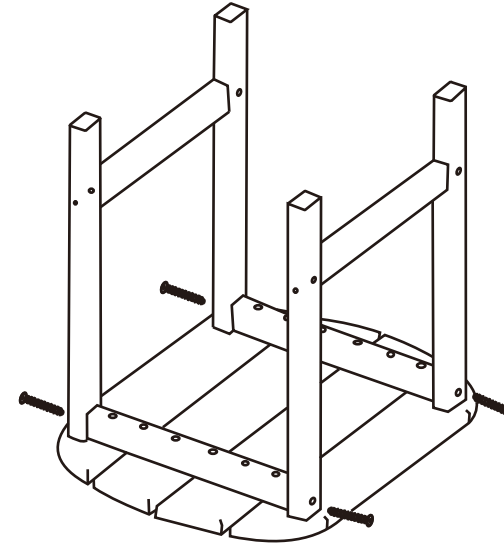

For Assistance Call 1-855-68-LUXEO*855-685-8936

ASSEMBLY INSTRUCTIONS
LUX-1520

Ax1 	Bx2 	Cx2 
Dx8 	Ex1 	

Step 1

Attach sideframes to tabletop using (4) 1.5" chair bolts

Step 2

Attach braces to sideframes to using (4) 1.5" chair bolts