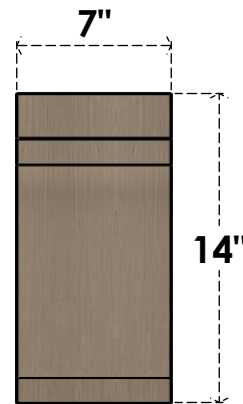

ITEM NUMBER: CORU07X07X14LGYRCPR

7"W X 7"D X 14"H SERIES 2 WIDE LEGACY ROUGH CEDAR TIMBERTHANE
FAUX WOOD CORBEL, PRIMED

SIDE PROFILE

FRONT PROFILE

ISOMETRIC

EKENA MILLWORK
2300 WEST MAIN ST.
CLARKSVILLE, TX 75426
TOLL FREE: 866-607-0453
WWW.EKENAMILLWORK.COM