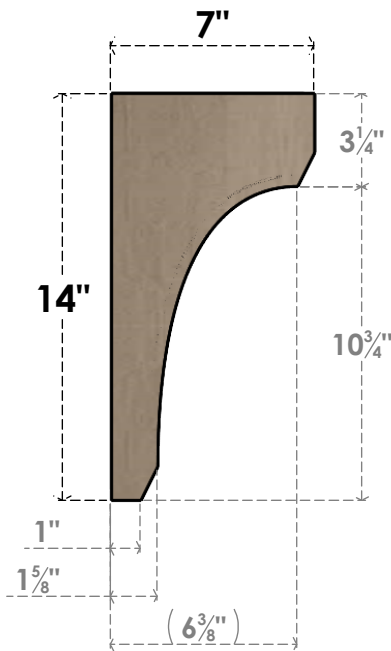

ITEM NUMBER: CORU07X07X14LGYRCPR

7"W X 7"D X 14"H SERIES 2 WIDE LEGACY ROUGH CEDAR TIMBERTHANE
FAUX WOOD CORBEL, PRIMED

SIDE PROFILE

FRONT PROFILE

ISOMETRIC

EKENA MILLWORK
2300 WEST MAIN ST.
CLARKSVILLE, TX 75426
TOLL FREE: 866-607-0453
WWW.EKENAMILLWORK.COM

NOTES

1. INSTALLATION TO BE COMPLETED IN ACCORDANCE WITH MANUFACTURER'S SPECIFICATIONS.
2. DRAWING MAY NOT BE TO SCALE
3. THIS DRAWING IS INTENDED FOR DESIGN AND PLANNING PURPOSES ONLY.
4. ALL INFORMATION CONTAINED HEREIN WAS CURRENT AT THE TIME OF DEVELOPMENT BUT MUST BE REVIEWED AND APPROVED BY THE PRODUCT MANUFACTURER TO BE CONSIDERED ACCURATE.
5. TIMBERTHANE ARCHITECTURAL PRODUCTS ARE MADE FROM HIGH DENSITY URETHANE AND COME FACTORY PRIMED