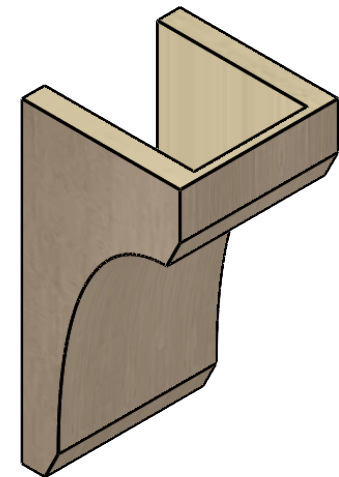

ITEM NUMBER: CORU07X07X14LGYRCPR

7"W X 7"D X 14"H SERIES 2 WIDE LEGACY ROUGH CEDAR TIMBERTHANE
FAUX WOOD CORBEL, PRIMED

SIDE PROFILE

FRONT PROFILE

ISOMETRIC

EKENA MILLWORK
2300 WEST MAIN ST.
CLARKSVILLE, TX 75426
TOLL FREE: 866-607-0453
WWW.EKENAMILLWORK.COM

NOTES

1. INSTALLATION TO BE COMPLETED IN ACCORDANCE WITH MANUFACTURER'S SPECIFICATIONS.
2. DRAWING MAY NOT BE TO SCALE
3. THIS DRAWING IS INTENDED FOR DESIGN AND PLANNING PURPOSES ONLY.
4. ALL INFORMATION CONTAINED HEREIN WAS CURRENT AT THE TIME OF DEVELOPMENT BUT MUST BE REVIEWED AND APPROVED BY THE PRODUCT MANUFACTURER TO BE CONSIDERED ACCURATE.
5. TIMBERTHANE ARCHITECTURAL PRODUCTS ARE MADE FROM HIGH DENSITY URETHANE AND COME FACTORY PRIMED