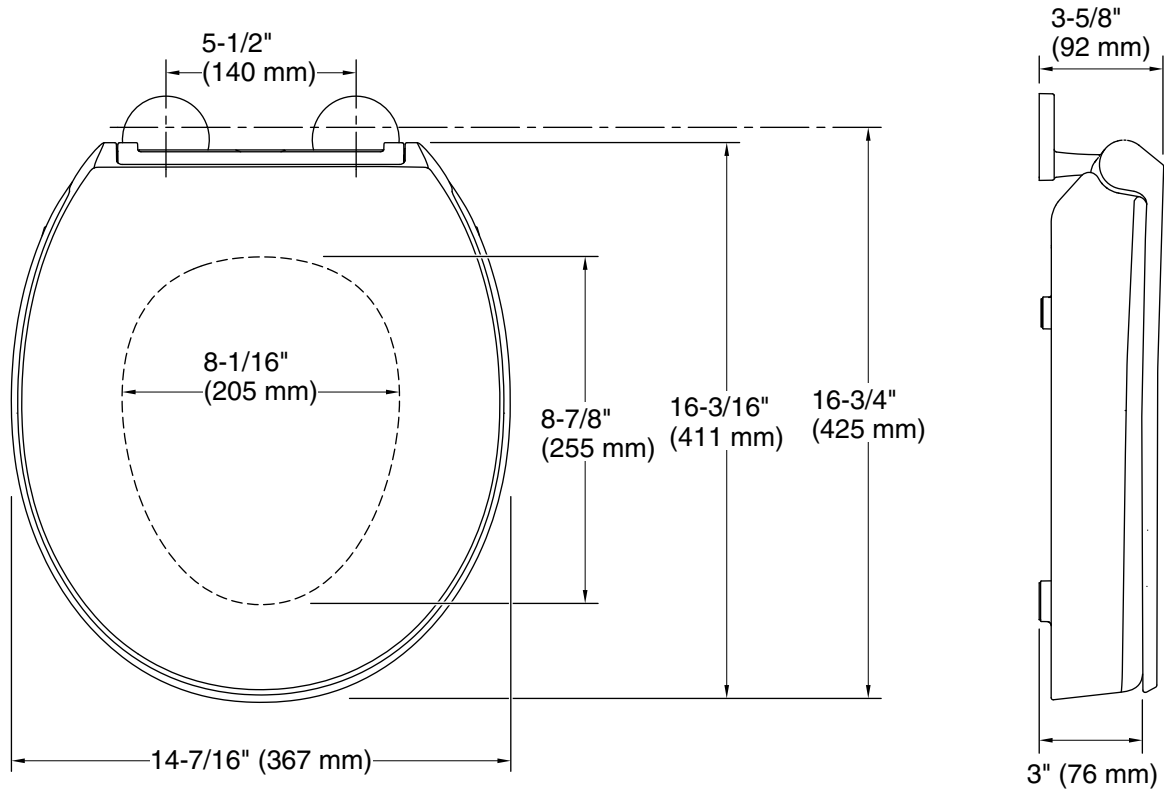

### Features

- 3" (76 mm) raised seating surface provides a more comfortable height for those with limited mobility
- Eye-pleasing design mimics a conventional toilet seat, with no unattractive riser to detract from your bathroom decor
- Round closed-front seat
- Contoured seat for user comfort
- Grip-Tight installation hardware makes it easy to fasten the seat – everything is done from above the bowl
- Quick-Release™ functionality allows seat to be removed easily from toilet for convenient cleaning
- Grip-Tight bumpers hold seat firmly in place
- Quiet-Close™ round-front lid and seat prevents slamming

### Installation

- Installs easily and securely onto your existing toilet bowl
- For residential use only

### Technical Information

All product dimensions are nominal.

Seat shape type: Round-front  
Seat front type: Closed-front  
Seat-mounting holes: 5-1/2" (140 mm)