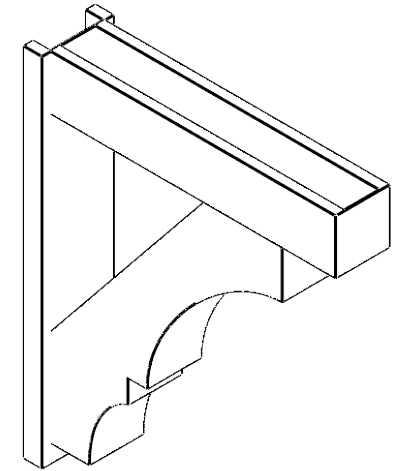

ITEM NUMBER: OUTUROC060X080X34000X40000X060X020X060BOA44RCPR

6"W TOP X 8"W BACK X 34"D X 40"H X 6"T TOP X 2"T BACK TIMBERTHANE ROUGH CEDAR BALBOA FAUX WOOD OPEN OUTLOOKER, BLOCK TOP AND BACK, 6"W CLOSED BRACE, PRIMED TAN

EKENA MILLWORK
2300 WEST MAIN ST.
CLARKSVILLE, TX 75426
TOLL FREE: 866-607-0453
WWW.EKENAMILLWORK.COM

NOTES

1. INSTALLATION TO BE COMPLETED IN ACCORDANCE WITH MANUFACTURER'S SPECIFICATIONS.
2. DRAWING MAY NOT BE TO SCALE
3. THIS DRAWING IS INTENDED FOR DESIGN AND PLANNING PURPOSES ONLY.
4. ALL INFORMATION CONTAINED HEREIN WAS CURRENT AT THE TIME OF DEVELOPMENT BUT MUST BE REVIEWED AND APPROVED BY THE PRODUCT MANUFACTURER TO BE CONSIDERED ACCURATE.
5. TIMBERTHANE ARCHITECTURAL PRODUCTS ARE MADE FROM HIGH DENSITY URETHANE AND COME FACTORY PRIMED