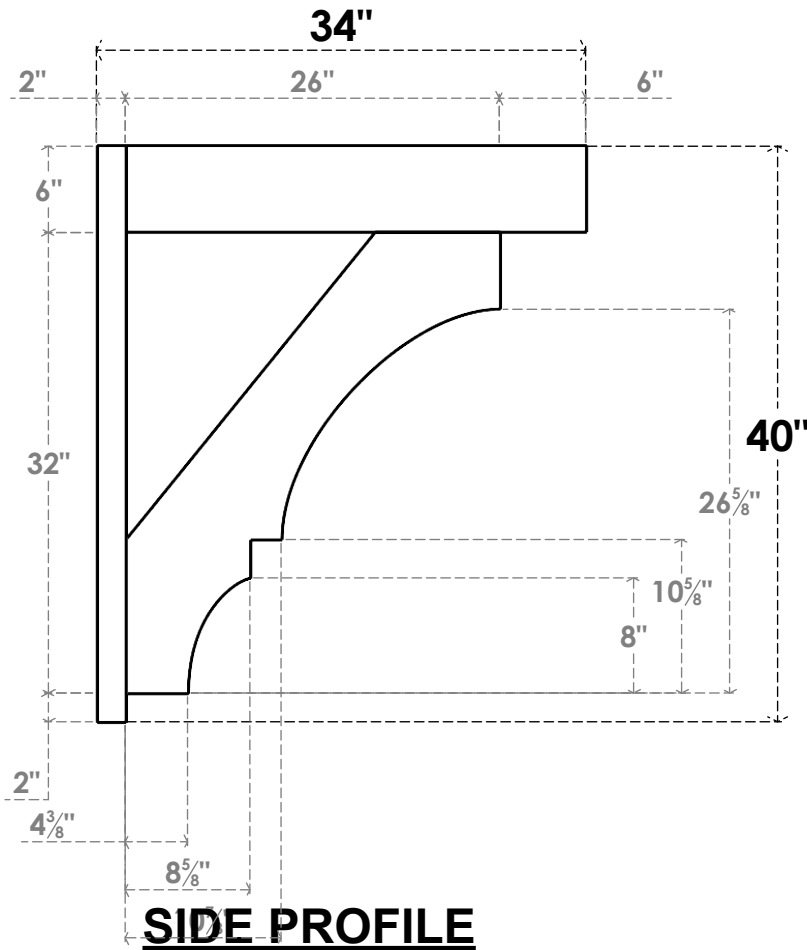

ITEM NUMBER: OUTUROC060X080X34000X40000X060X020X060BOA44RCPR

6"W TOP X 8"W BACK X 34"D X 40"H X 6"T TOP X 2"T BACK TIMBERTHANE ROUGH CEDAR BALBOA FAUX WOOD OPEN OUTLOOKER, BLOCK TOP AND BACK, 6"W CLOSED BRACE, PRIMED TAN