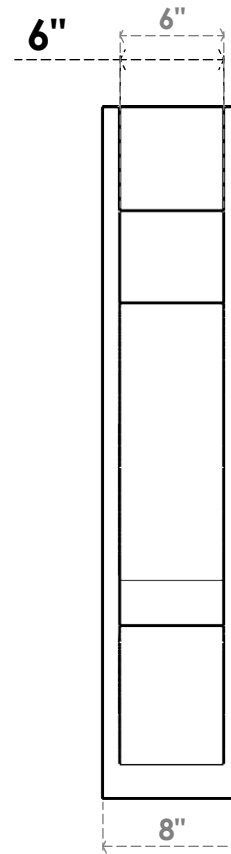

ITEM NUMBER: OUTUROC060X080X34000X40000X060X020X060BOA44RCPR

6"W TOP X 8"W BACK X 34"D X 40"H X 6"T TOP X 2"T BACK TIMBERTHANE ROUGH CEDAR BALBOA FAUX WOOD OPEN OUTLOOKER, BLOCK TOP AND BACK, 6"W CLOSED BRACE, PRIMED TAN

EKENA MILLWORK
2300 WEST MAIN ST.
CLARKSVILLE, TX 75426
TOLL FREE: 866-607-0453
WWW.EKENAMILLWORK.COM

NOTES

1. INSTALLATION TO BE COMPLETED IN ACCORDANCE WITH MANUFACTURER'S SPECIFICATIONS.
2. DRAWING MAY NOT BE TO SCALE
3. THIS DRAWING IS INTENDED FOR DESIGN AND PLANNING PURPOSES ONLY.
4. ALL INFORMATION CONTAINED HEREIN WAS CURRENT AT THE TIME OF DEVELOPMENT BUT MUST BE REVIEWED AND APPROVED BY THE PRODUCT MANUFACTURER TO BE CONSIDERED ACCURATE.
5. TIMBERTHANE ARCHITECTURAL PRODUCTS ARE MADE FROM HIGH DENSITY URETHANE AND COME FACTORY PRIMED