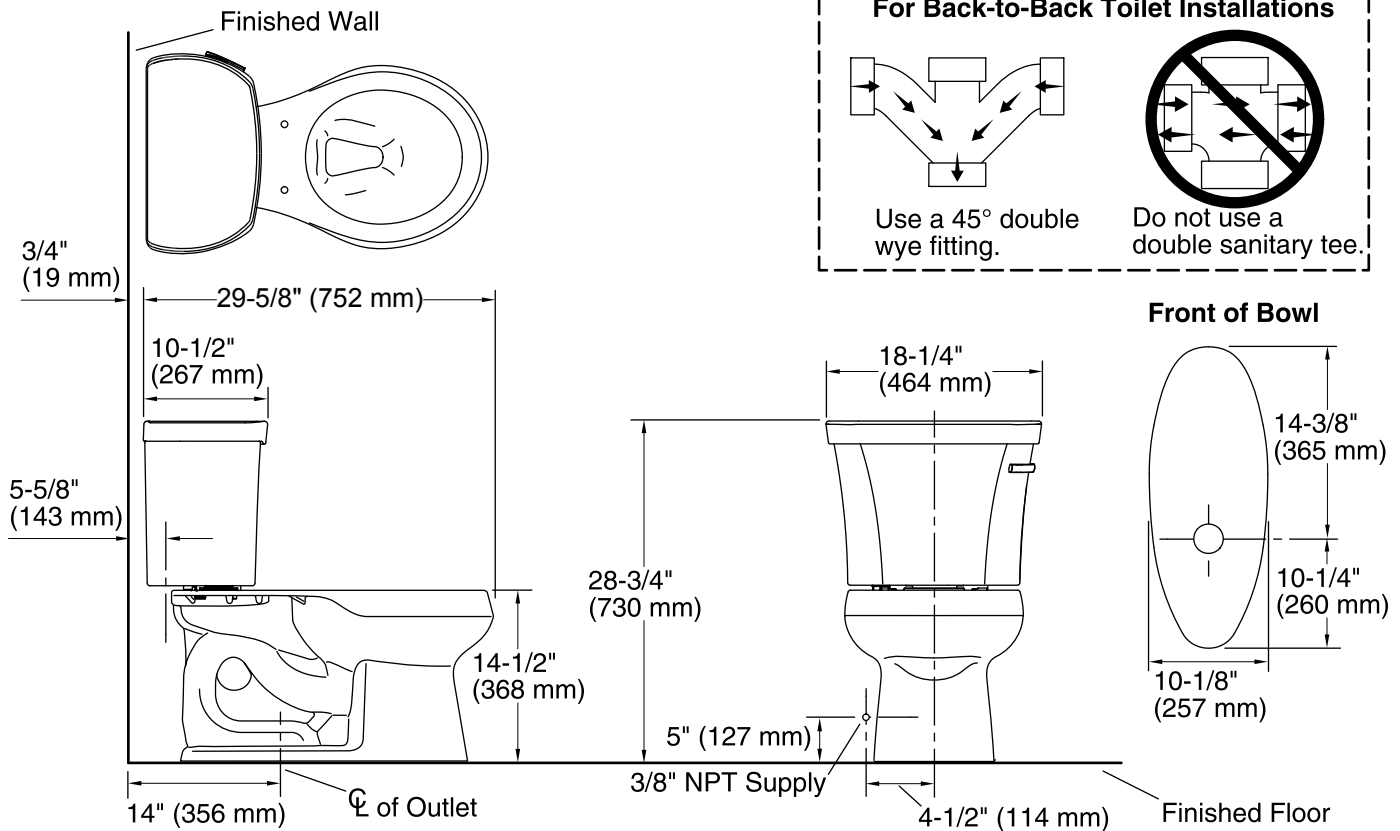

Features

- Two-piece toilet.
- Round-front bowl offers an ideal solution for smaller baths and powder rooms.
- 1.28 gallons per flush (gpf).
- Right-hand trip lever included.
- Tank locks included.
- Combination consists of the K-4841-TR tank and the K-4197 bowl.
- Coordinates with other products in the Wellworth collection.

Installation

- 14-inch rough-in.
- Three-bolt installation.
- Seat and supply line not included.

Water Conservation & Rebates

- WaterSense® toilets meet strict EPA flushing guidelines, including using at least 20 percent less water than 1.6-gallon toilets.
- Eligible for consumer rebates in some municipalities.
- This product meets water savings requirements for California Energy Commission (CEC), CALGreen, and Colorado SB 14-103.

Technical Information

All product dimensions are nominal.

Toilet type:	Two-piece, Floor-mount
Waste Outlet:	Floor
Bowl shape:	Round front
Flush type:	Class Five®
Trap passageway:	2-1/8" (54 mm)
Water Consumption	
Full:	1.28 gpf (4.8 lpf)
Water surface size:	10-1/2" x 7-3/4" (267 mm x 197 mm)
Rim to water surface:	5-1/4" (133 mm)
Rough-in:	14
Seat-mounting holes:	5-1/2" (140 mm)