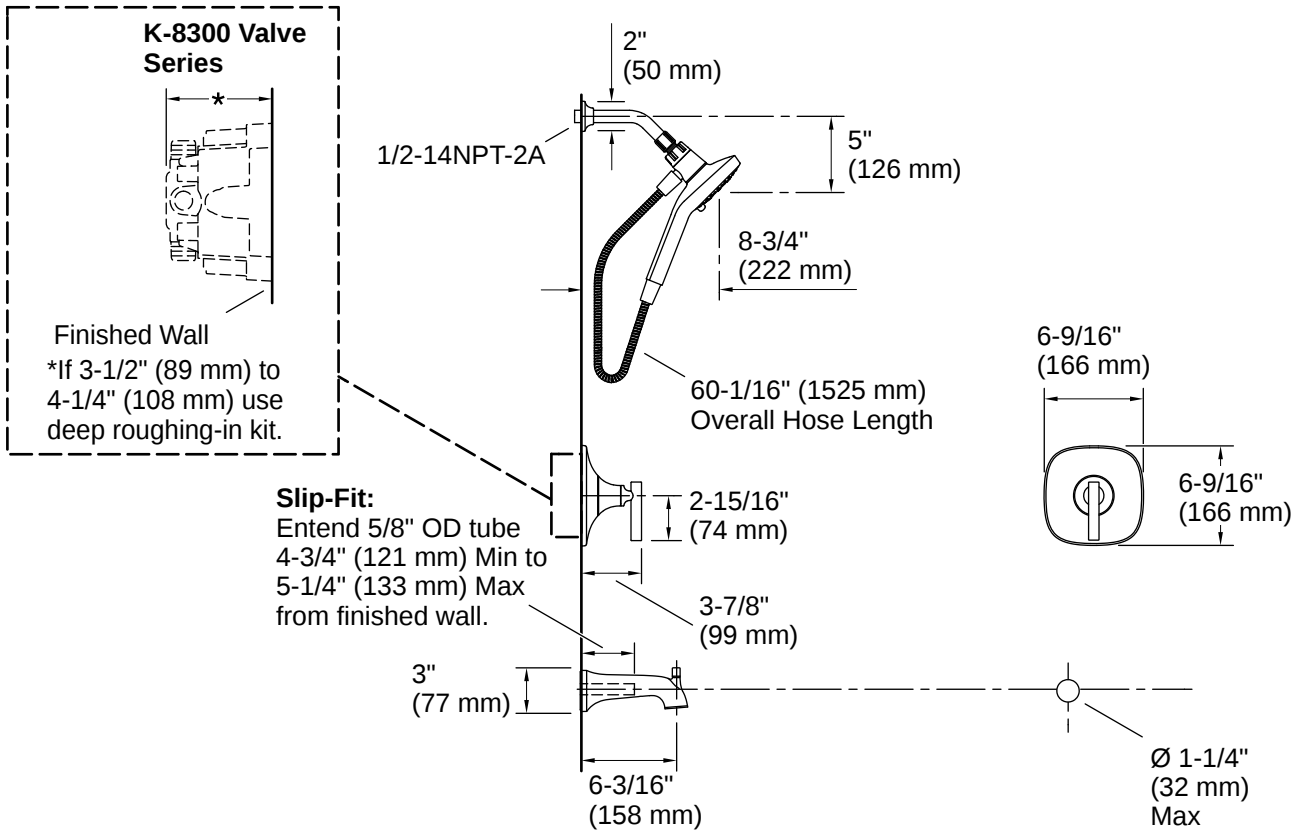

Installation

- Wall-mount

Installation Notes

Install this product according to the installation instructions.