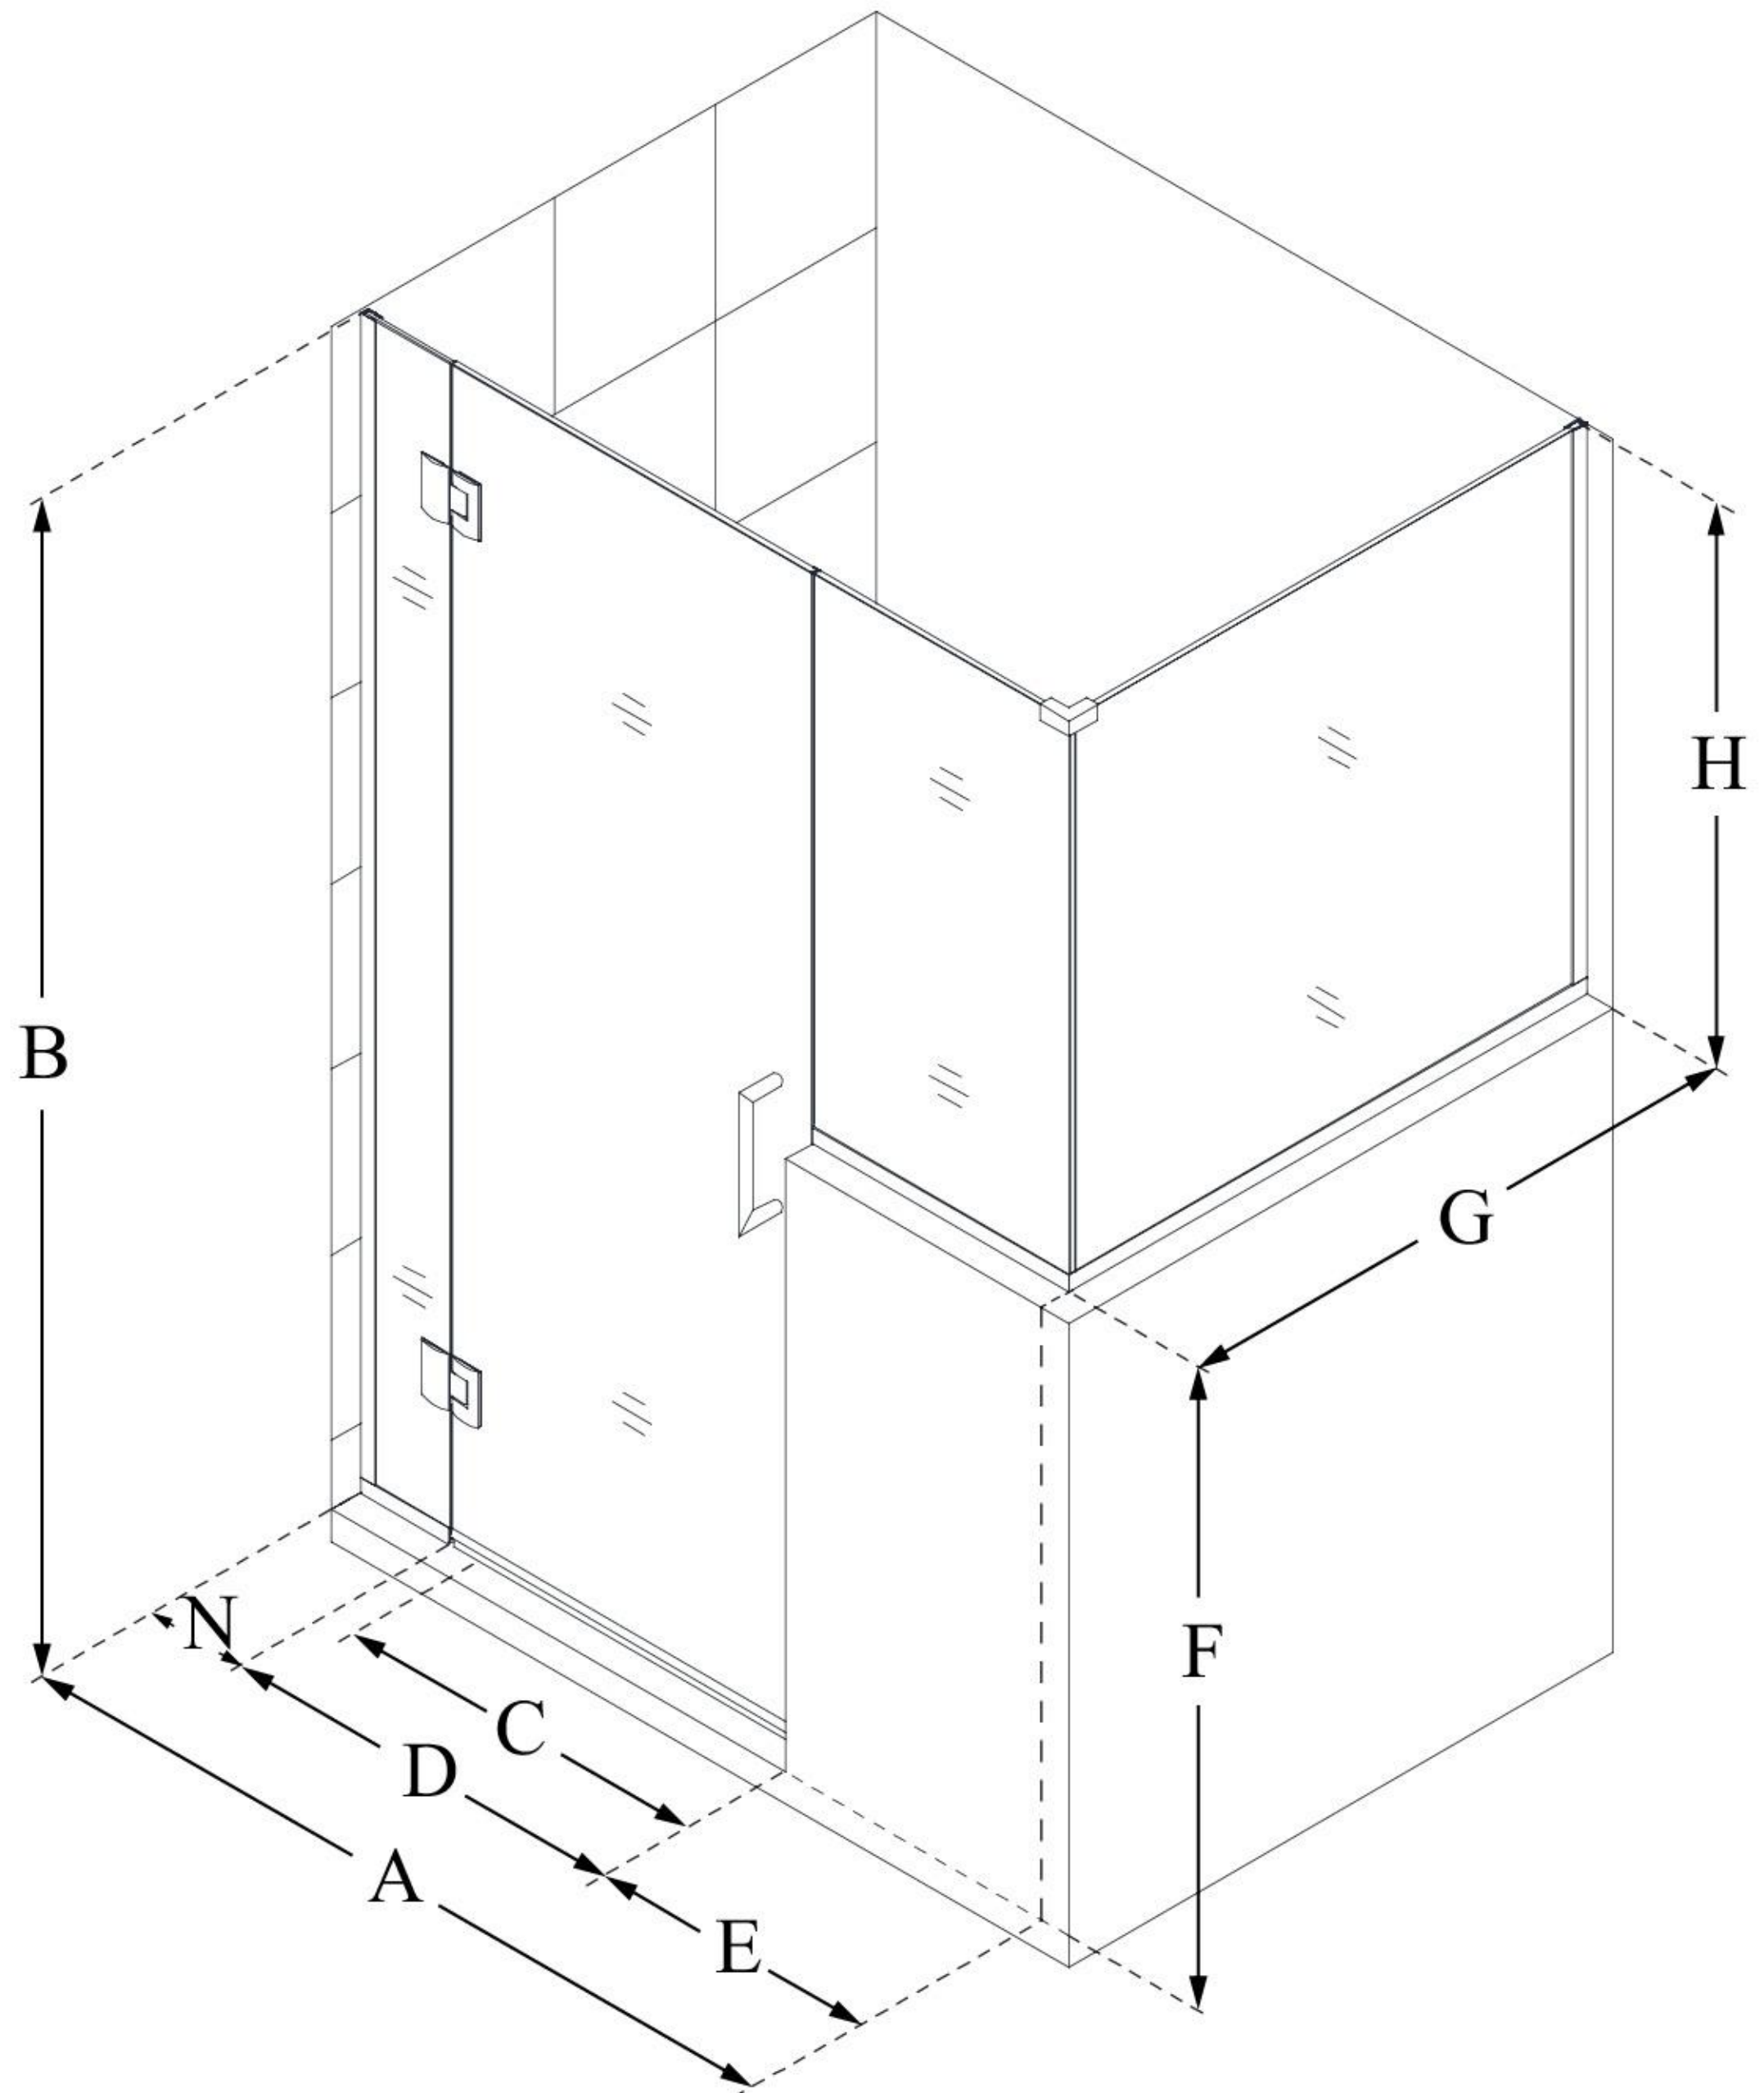

MODEL INFORMATION

E124303436

UNIDOOR-X

DreamLine Unidoor-X 60 in. W x
36 3/8 in. D x 72 in. H Frameless
Hinged Shower Enclosure, Clear
Glass

SWING DOOR

CONFIGURATION DIMENSIONS:

A: 60 in.

MODEL WIDTH

B: 72 in.

MODEL HEIGHT

C: 23 in.

ACCESS WIDTH

D: 24 in.

DOOR WIDTH

E: 30 in.

INLINE BUTTRESS PANEL WIDTH

F: 38 in.

BUTTRESS WALL HEIGHT

G: 36 3/8 in.

RETURN PANEL WIDTH

H: 34 in.

BUTTRESS GLASS HEIGHT

N: 6 in.

HINGE PANEL WIDTH