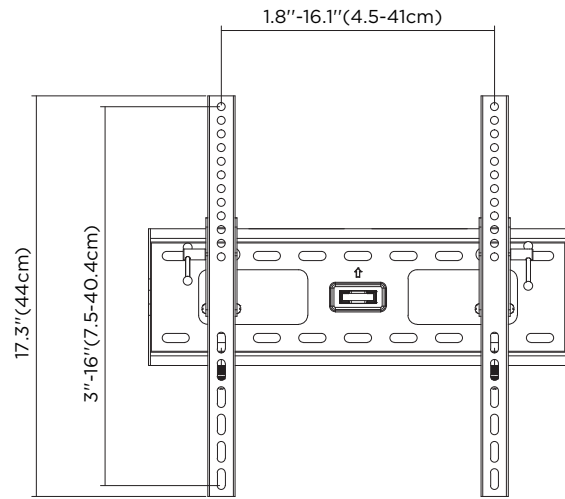

FRONT

BACK

ORTHOGRAPHIC VIEW

LEFT SIDE

FT44  
TILT MOUNT

The information contained in this drawing is the sole property of Promounts. Any reproduction in part or as a whole without the written permission of Promounts is prohibited.