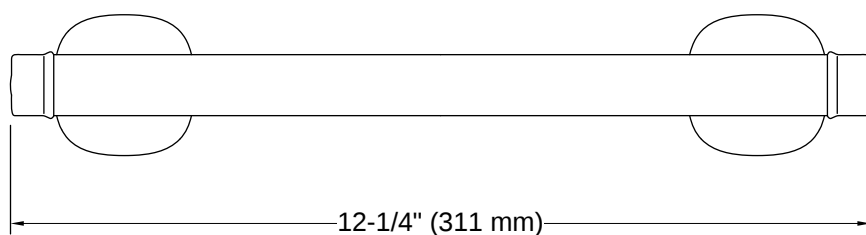

Installation Notes

Install this product according to the installation instructions.