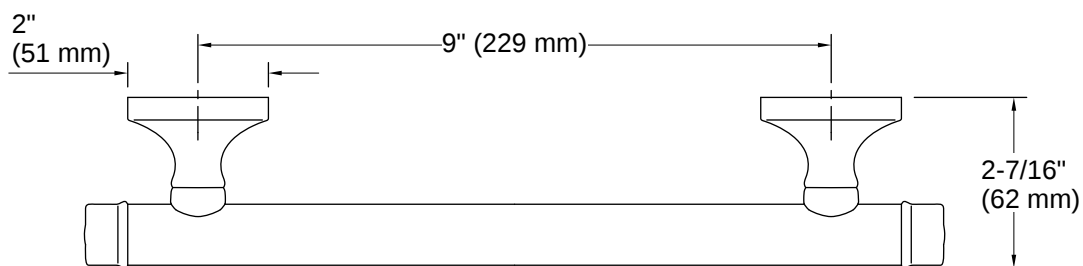

Installation Notes

Install this product according to the installation instructions.