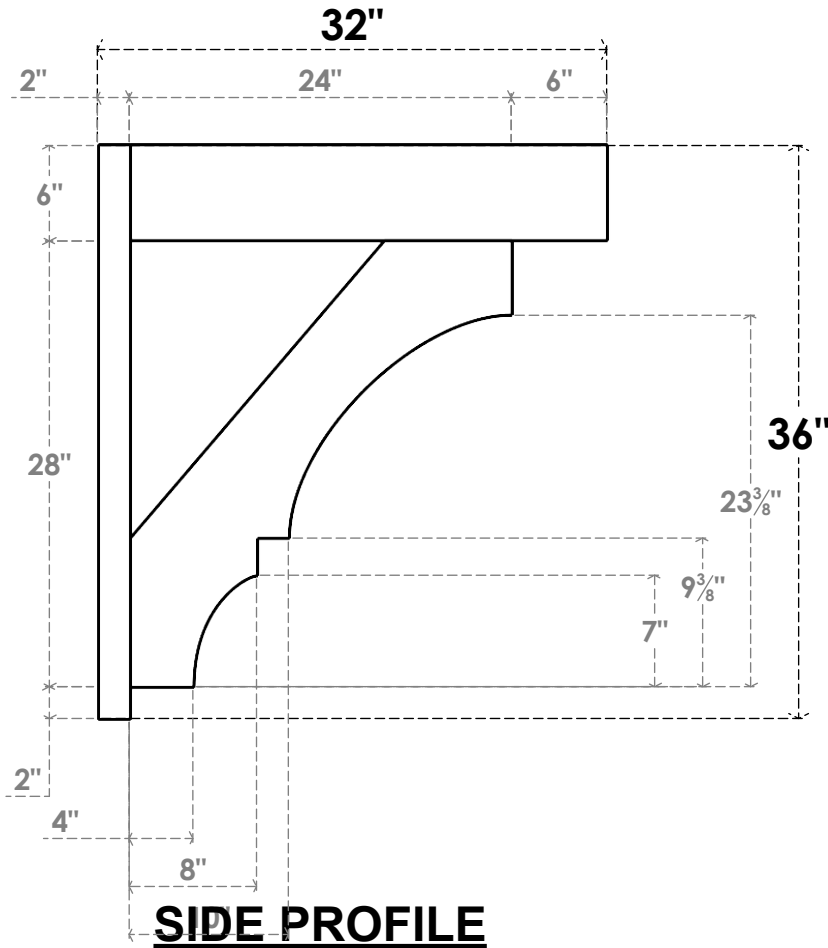

ITEM NUMBER: OUTUROC060X080X32000X36000X060X020X060BOA44RCPR

6"W TOP X 8"W BACK X 32"D X 36"H X 6"T TOP X 2"T BACK TIMBERTHANE ROUGH CEDAR BALBOA FAUX WOOD OPEN OUTLOOKER, BLOCK TOP AND BACK, 6"W CLOSED BRACE, PRIMED TAN