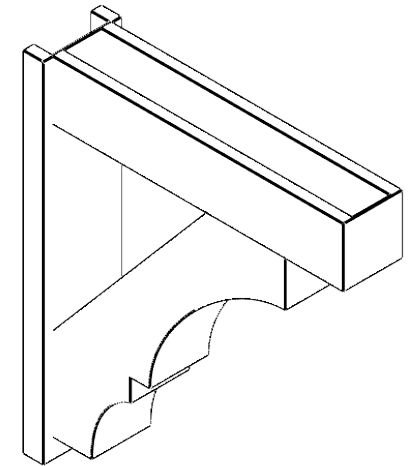

ITEM NUMBER: OUTUROC060X080X32000X36000X060X020X060BOA44RCPR

6"W TOP X 8"W BACK X 32"D X 36"H X 6"T TOP X 2"T BACK TIMBERTHANE ROUGH CEDAR BALBOA FAUX WOOD OPEN OUTLOOKER, BLOCK TOP AND BACK, 6"W CLOSED BRACE, PRIMED TAN

EKENA MILLWORK
2300 WEST MAIN ST.
CLARKSVILLE, TX 75426
TOLL FREE: 866-607-0453
WWW.EKENAMILLWORK.COM

NOTES

1. INSTALLATION TO BE COMPLETED IN ACCORDANCE WITH MANUFACTURER'S SPECIFICATIONS.
2. DRAWING MAY NOT BE TO SCALE
3. THIS DRAWING IS INTENDED FOR DESIGN AND PLANNING PURPOSES ONLY.
4. ALL INFORMATION CONTAINED HEREIN WAS CURRENT AT THE TIME OF DEVELOPMENT BUT MUST BE REVIEWED AND APPROVED BY THE PRODUCT MANUFACTURER TO BE CONSIDERED ACCURATE.
5. TIMBERTHANE ARCHITECTURAL PRODUCTS ARE MADE FROM HIGH DENSITY URETHANE AND COME FACTORY PRIMED