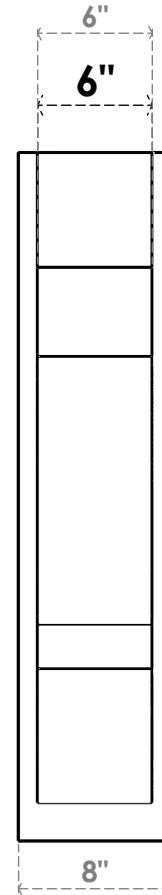

ITEM NUMBER: OUTUROC060X080X32000X36000X060X020X060BOA44RCPR

6"W TOP X 8"W BACK X 32"D X 36"H X 6"T TOP X 2"T BACK TIMBERTHANE ROUGH CEDAR BALBOA FAUX WOOD OPEN OUTLOOKER, BLOCK TOP AND BACK, 6"W CLOSED BRACE, PRIMED TAN

EKENA MILLWORK
2300 WEST MAIN ST.
CLARKSVILLE, TX 75426
TOLL FREE: 866-607-0453
WWW.EKENAMILLWORK.COM

NOTES

1. INSTALLATION TO BE COMPLETED IN ACCORDANCE WITH MANUFACTURER'S SPECIFICATIONS.
2. DRAWING MAY NOT BE TO SCALE
3. THIS DRAWING IS INTENDED FOR DESIGN AND PLANNING PURPOSES ONLY.
4. ALL INFORMATION CONTAINED HEREIN WAS CURRENT AT THE TIME OF DEVELOPMENT BUT MUST BE REVIEWED AND APPROVED BY THE PRODUCT MANUFACTURER TO BE CONSIDERED ACCURATE.
5. TIMBERTHANE ARCHITECTURAL PRODUCTS ARE MADE FROM HIGH DENSITY URETHANE AND COME FACTORY PRIMED