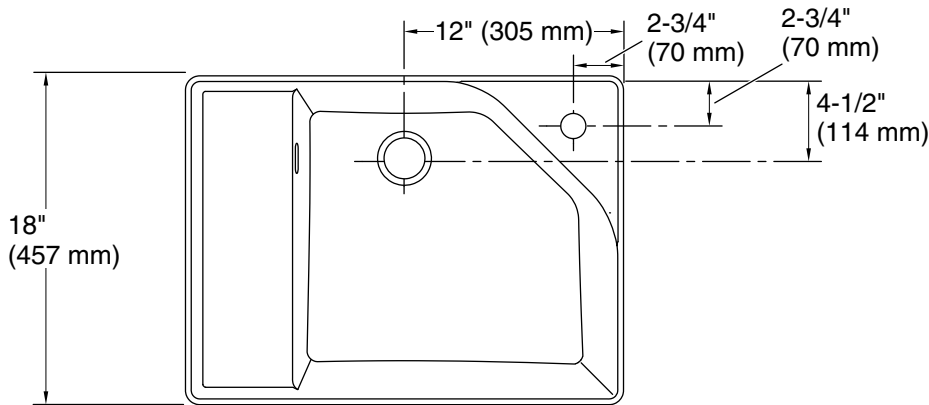

### Features

- Vanity top with integrated sink
- Deep square basin with a contemporary design minimizes splash
- Corner faucet deck with raised edge maximizes space and keeps water from spilling onto countertop
- Single faucet hole
- Storage deck provides a convenient, dry space to set small items
- Pair with Spacity™ dual-sided tray and washboard to store products or wash clothing (sold separately)
- Thin angled edges allow you to customize your storage with hanging accessories (sold separately)
- Rear drain placement increases vanity cabinet storage space underneath
- Unique side slotted overflow creates a sleek look
- Glazed finish is easy to clean

### Installation

- Vanity top

### Technical Information

All product dimensions are nominal.

Basin configuration: Single Bowl

Min. base cabinet width: 24" (610 mm)

With overflow: Yes