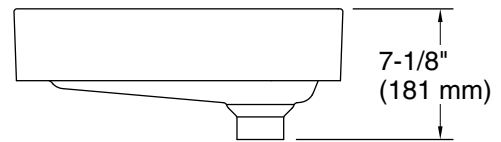

### Installation

- Vanity top

### Technical Information

All product dimensions are nominal.

Basin configuration: Single Bowl

Min. base cabinet width: 24" (610 mm)

With overflow: Yes