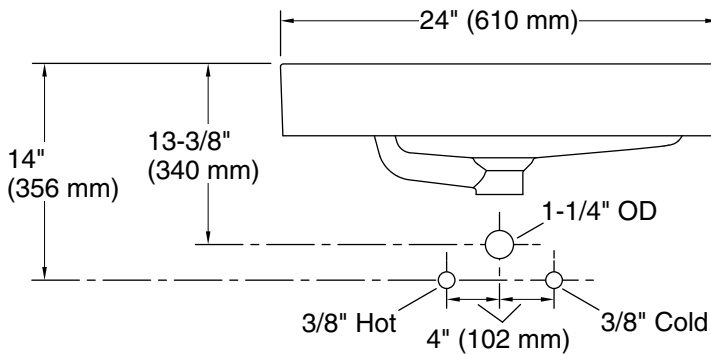

### Installation

- Vanity top

### Technical Information

All product dimensions are nominal.

Basin configuration: Single Bowl

Min. base cabinet width: 24" (610 mm)

With overflow: Yes