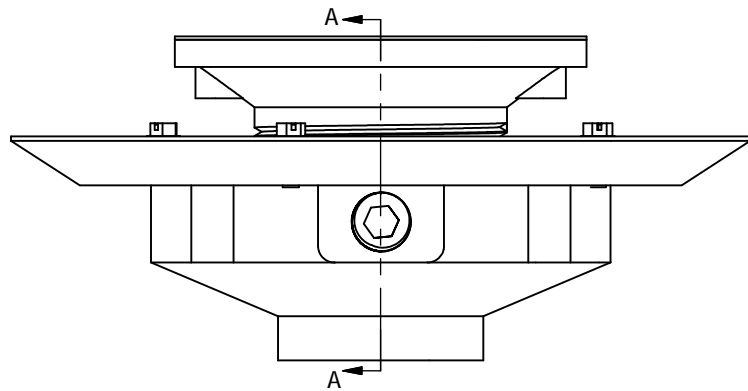

2" HEAVY DUTY DRAIN BASE WITH 3-1/2" PLASTIC SPUDS 6" ROUND STRAINER FITS OVER 2" SCHEDULE 40 DWV PIPE

MADE IN THE
USA

PHONE NUMBER
1-800-355-6637
FAX NUMBER
1-800-462-6991
SCALE .8 : 1 DATE 12-30-10
SHEET
1 OF 1
DRAWN BY
ASHLEY KRALOVEC

PART NO.	D50037	D51037	D50044	D51044	D50047	D51047	D50040	D51040
STRAINER	6" SS	6" SS	6" PB	6" PB	6" NB	6" NB	6" CP	6" CP
MATERIAL	PVC	ABS	PVC	ABS	PVC	ABS	PVC	ABS