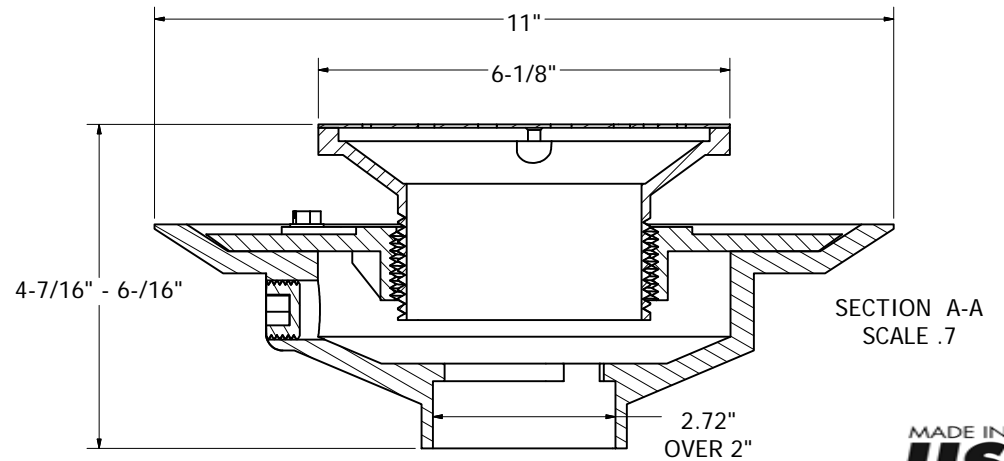

2" HEAVY DUTY DRAIN BASE WITH 3-1/2" PLASTIC SPUDS 6" ROUND STRAINER FITS OVER 2" SCHEDULE 40 DWV PIPE

MADE IN THE
USA

PHONE NUMBER
1-800-355-6637
FAX NUMBER
1-800-462-6991
SCALE .8 : 1 DATE 12-30-10
SHEET
1 OF 1
DRAWN BY
ASHLEY KRALOVEC

PART NO.	D50037	D51037	D50044	D51044	D50047	D51047	D50040	D51040
STRAINER	6" SS	6" SS	6" PB	6" PB	6" NB	6" NB	6" CP	6" CP
MATERIAL	PVC	ABS	PVC	ABS	PVC	ABS	PVC	ABS