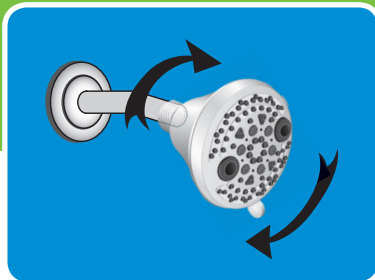

POWERMASSAGE

EASY INSTALLATION INSTRUCTIONS

STEP 1

Remove your existing shower head. To remove, turn the existing shower head in a counterclockwise direction.

STEP 2

Remove any remnants of old plumber's tape and flush out shower pipe for 5 to 10 seconds.

STEP 3

Wrap plumber's tape clockwise 3 or 4 turns around threaded end of shower arm.

STEP 4

In a clockwise direction, screw your new shower head onto the taped portion of the shower arm. Hand tighten only.

EASY TWIST SPRAY SELECTION

Enjoying multiple spray patterns during your shower has never been easier. With the PowerMassage's easy twist design, simply rotate the easy spray selector for a quick spray change.