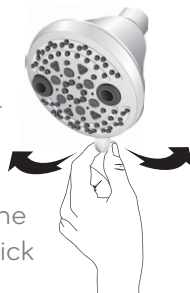

POWERMASSAGE

EASY INSTALLATION INSTRUCTIONS

STEP 1

Remove your existing shower head. To remove, turn the existing shower head in a counterclockwise direction.

STEP 2

Remove any remnants of old plumber's tape and flush out shower pipe for 5 to 10 seconds.

STEP 3

Wrap plumber's tape clockwise 3 or 4 turns around threaded end of shower arm.

STEP 4

In a clockwise direction, screw your new shower head onto the taped portion of the shower arm. Hand tighten only.

EASY TWIST SPRAY SELECTION

Enjoying multiple spray patterns during your shower has never been easier. With the PowerMassage's easy twist design, simply rotate the easy spray selector for a quick spray change.

WHAT'S INCLUDED

- + Fixed Shower Head
- + Plumber's Tape

NO TOOLS
NEEDED

STOP! NEED HELP?

PLEASE DO NOT RETURN THIS PRODUCT TO THE STORE.

If you need installation assistance, replacement parts or have questions regarding our warranty, our Customer Service team can be contacted by: