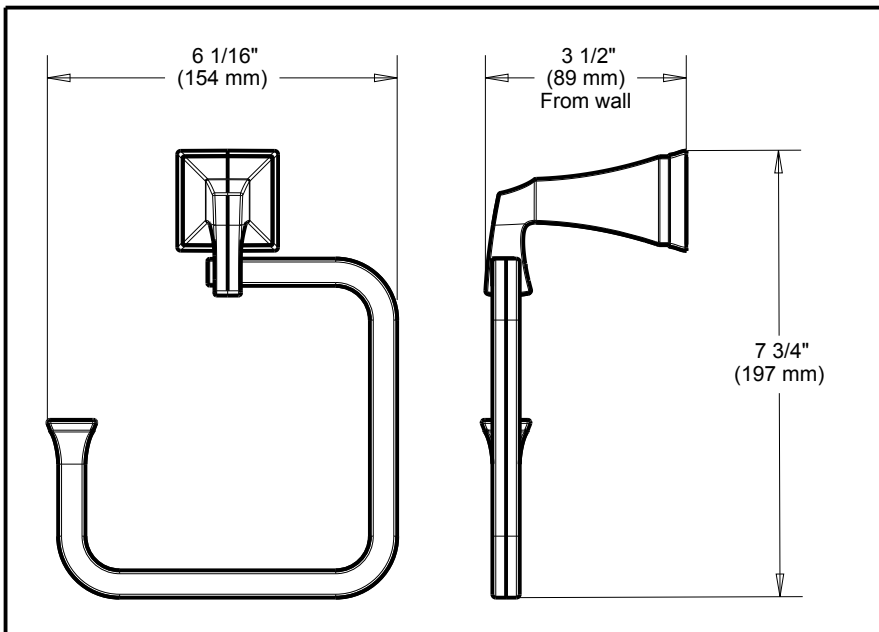

DELTA[®]

ACCESSORIES

- Dryden™ Bath Collection
- Towel Bar

Submitted Model No.: _____

Specific Features: _____

STANDARD SPECIFICATIONS:

- Wood blocking is preferable behind all wall surfaces. If wood blocking is not available, the following fasteners are suggested: Tile/Masonry-Plastic or lead Anchors Plaster/drywall-Toggle bolts.
- Mounting hardware and mounting template included with product.

DELTA[®] ACCESSORIES

- Dryden™ Bath Collection
- Towel Ring

Submitted Model No.: _____

Specific Features: _____

STANDARD SPECIFICATIONS:

- Wood blocking is preferable behind all wall surfaces. If wood blocking is not available, the following fasteners are suggested: Tile/Masonry-Plastic or lead Anchors Plaster/drywall-Toggle bolts.
- Mounting hardware and mounting template included with product.