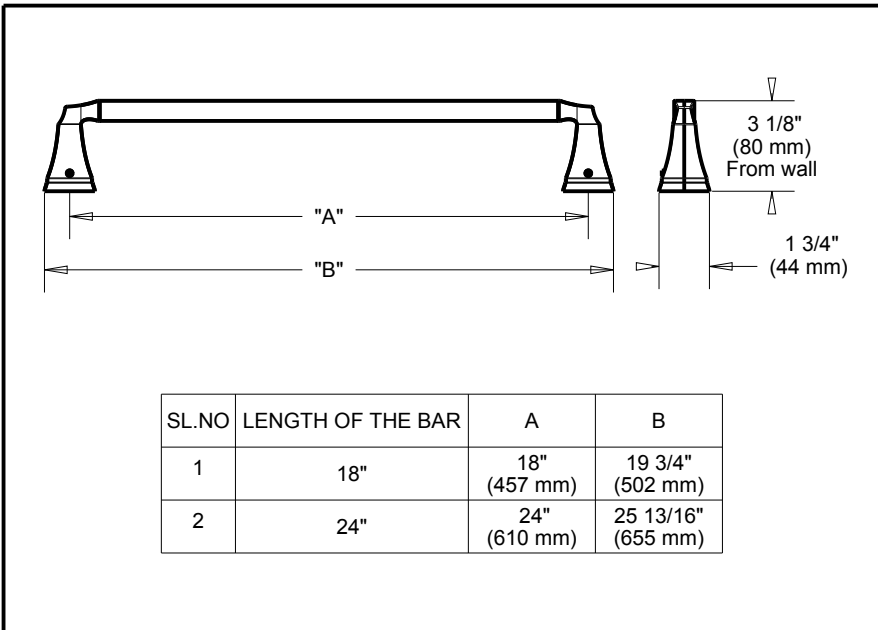

DELTA[®]

ACCESSORIES

- Dryden™ Bath Collection
- Towel Bar

Submitted Model No.: _____

Specific Features: _____

STANDARD SPECIFICATIONS:

- Wood blocking is preferable behind all wall surfaces. If wood blocking is not available, the following fasteners are suggested: Tile/Masonry-Plastic or lead Anchors Plaster/drywall-Toggle bolts.
- Mounting hardware and mounting template included with product.