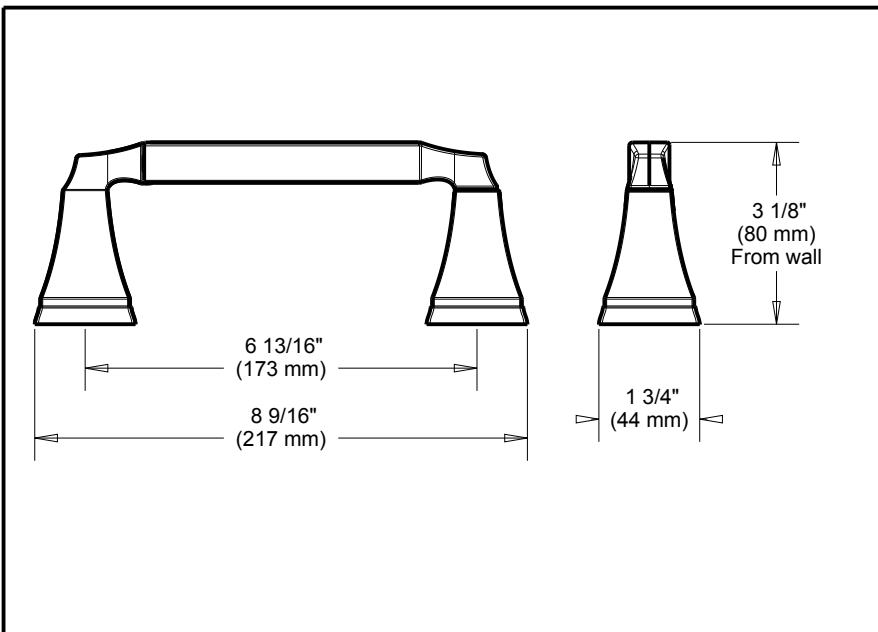

DELTA[®]

ACCESSORIES

- Dryden™ Bath Collection
- Pivoting TPH

Submitted Model No.: _____

Specific Features: _____

STANDARD SPECIFICATIONS:

- Wood blocking is preferable behind all wall surfaces. If wood blocking is not available, the following fasteners are suggested: Tile/Masonry-Plastic or lead Anchors Plaster/drywall-Toggle bolts.
- Mounting hardware and mounting template included with product.