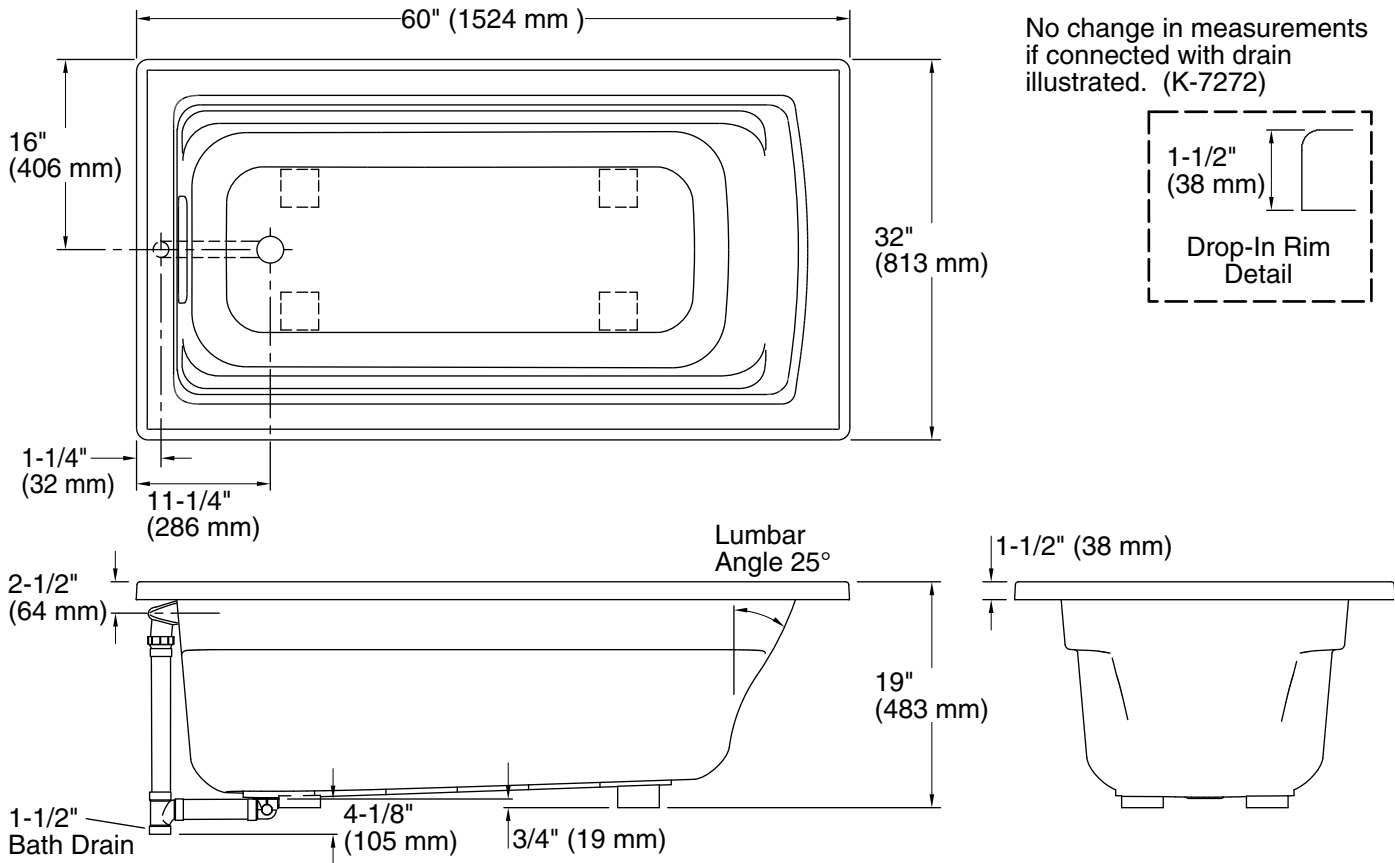

Technical Information

All product dimensions are nominal.

Installation:	Drop-in
Basin area, bottom:	45-1/8" x 19-11/16" (1146 mm x 500 mm)
Basin area, top:	52-3/4" x 25-5/16" (1340 mm x 643 mm)
Weight:	70 lbs (31.8 kg)
Minimum floor load:	44 lbs/ft² (214.8 kg/m²)
Water depth:	15" (381 mm)
Water capacity:	58 gal (219.6 L)
Cutout:	Drop-in, 58-1/2" x 30-1/2" (1486 mm x 775 mm)
Minimum flat for door:	2-3/16" (56 mm)

Notes

Measure your actual product for rough-in details.

Install this product according to the installation instructions.

The hot water supply should be 70% of the capacity of the bath or greater. Installations will vary.

ADA compliant when installed to the specific requirements of these regulations.