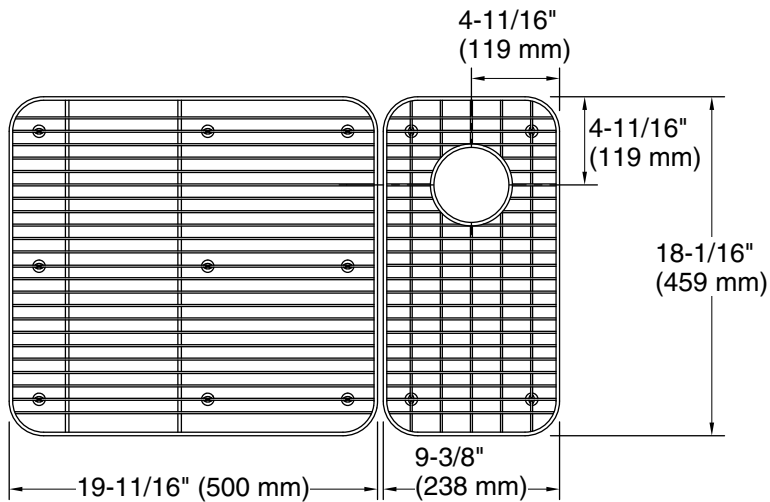

## Technical Information

All product dimensions are nominal.

Material: Stainless Steel