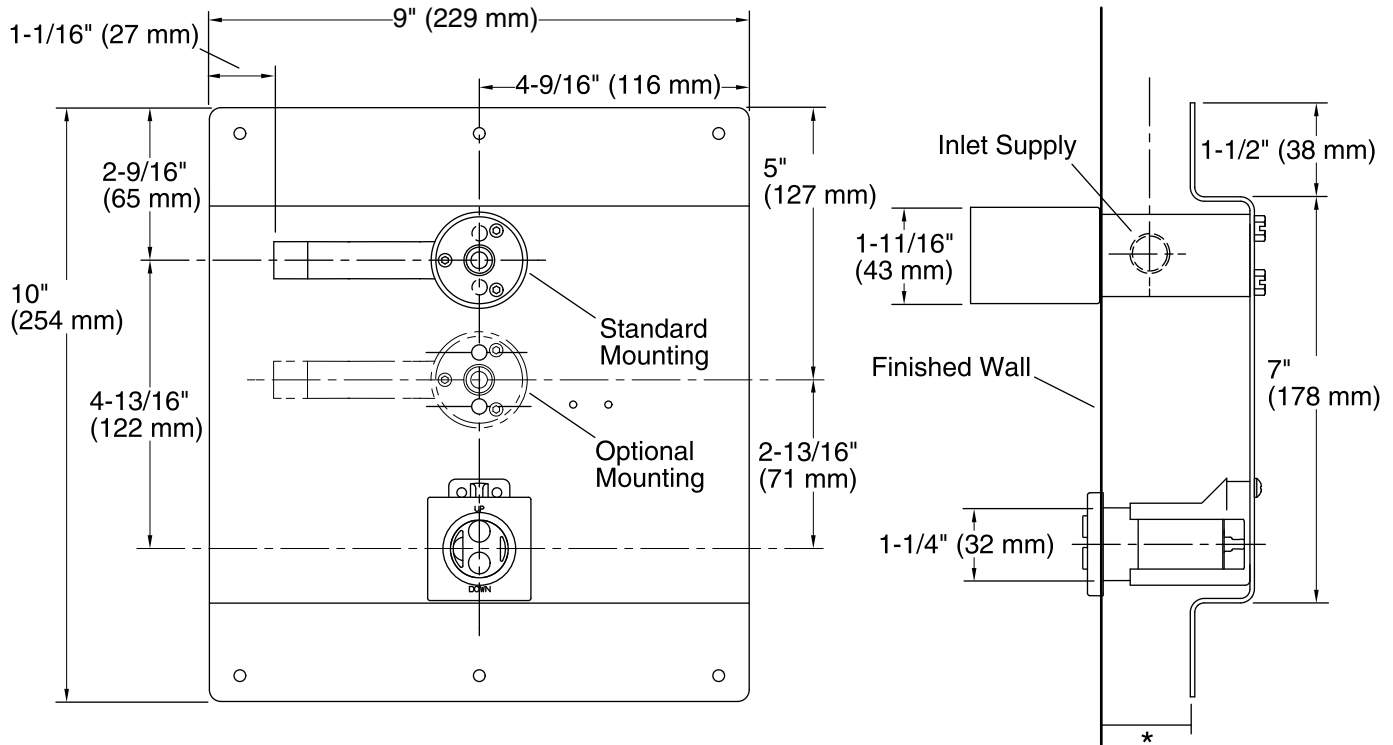

See website for detailed warranty information.

*Roughing-in range varies depending on faucet trim. Consult the faucet trim specification sheet for dimensions.

Technical Information

All product dimensions are nominal.

Valve body: Cast Brass

Faucet:

Flow rate: 0.5 gal/min (1.9 l/min)

Pressure: 45 psi (3.1 bar)

Power source: 3.6V Size C (Hybrid Energy Cell), included

Notes

Install this product according to the installation guide.