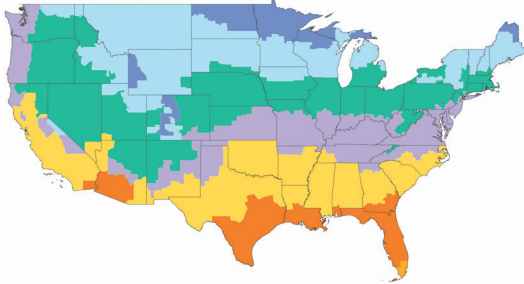

WHAT'S YOUR R-VALUE?

Zone	Attic
7	R-49 to R-60
6	R-49 to R-60
5	R-49 to R-60
4	R-38 to R-60
3	R-30 to R-60
2	R-30 to R-60
1	R-30 to R-49

U.S. Department of Energy recommends the following R-values: