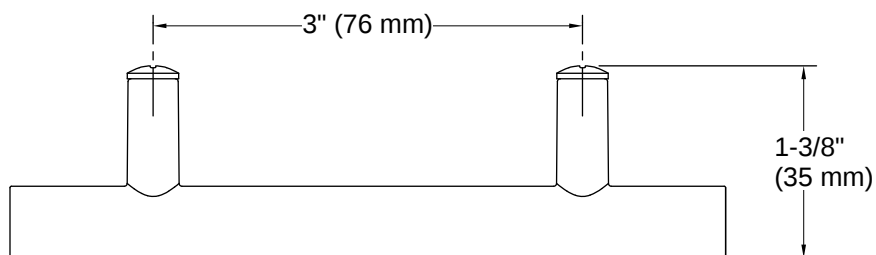

Installation

- Installation hardware and template included

Installation Notes

Install this product according to the installation instructions.