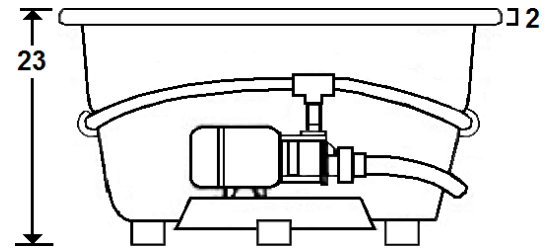

Standard (S) Pump Location and
Alternate (A-1) Pump locations.