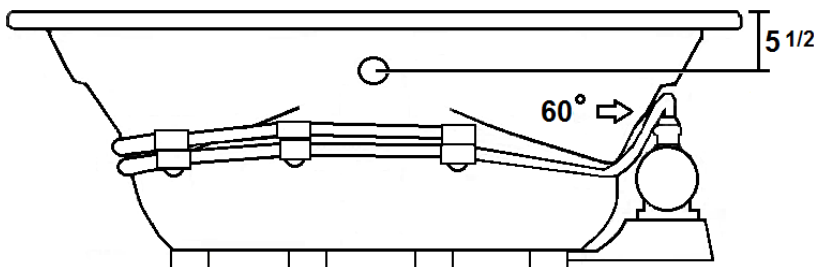

### Features

- Color-matched jet trim & Pillows included
- 10 Self draining, adjustable hydrotherapy jets
- 3-Speed control for the 13 Amp pump
- Constructed of high-gloss durable acrylic
- Pre-leveled base for easy installation
- Radiant Heat & Inline Heater available
- Mood lights & Music system available
- Silent Pump upgrade available
- Made in the USA

**\*All dimensions are +/- 1/2" and subject to change without notice\***  
**Confirm specifications before installation**

Standard (S) Pump Location and  
Alternate (A-1) Pump locations.

### Technical Information

- Cut-Out Dimensions: 58" x 40"
- Weight: 170 lbs.
- Water Depth to Overflow: 15 3/4"
- Water Operating Level: 44 gal.
- Water Capacity: 90 gal.
- Sump Dimension: 38" x 25"