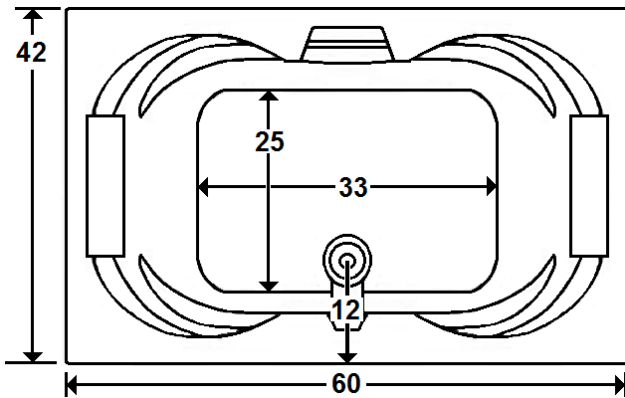

## 60" x 42" Drop-In Acrylic Whirlpool

Model Number  
**4260SW064**  
Drop-In Whirlpool in White

**\*All dimensions are +/- 1/2" and subject to change without notice\***  
**Confirm specifications before installation**

Standard (S) Pump Location and  
Alternate (A-1) Pump locations.

### Technical Information

- Cut-Out Dimensions: 58" x 40"
- Weight: 170 lbs.
- Water Depth to Overflow: 15 3/4"
- Water Operating Level: 44 gal.
- Water Capacity: 90 gal.
- Sump Dimension: 38" x 25"