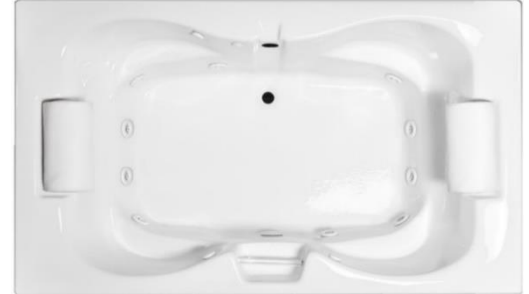

### Features

- Color-matched jet trim & Pillows included
- 10 Self draining, adjustable hydrotherapy jets
- 3-Speed control for the 13 Amp pump
- Constructed of high-gloss durable acrylic
- Pre-leveled base for easy installation
- Radiant Heat & Inline Heater available
- Mood lights & Music system available
- Silent Pump upgrade available
- Made in the USA