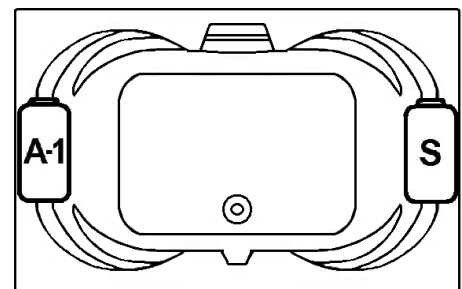

### Features

- Color-matched jet trim & Pillows included
- 10 Self draining, adjustable hydrotherapy jets
- 3-Speed control for the 13 Amp pump
- Constructed of high-gloss durable acrylic
- Pre-leveled base for easy installation
- Radiant Heat & Inline Heater available
- Mood lights & Music system available
- Silent Pump upgrade available
- Made in the USA

**\*All dimensions are +/- 1/2" and subject to change without notice\***  
**Confirm specifications before installation**

Standard (S) Pump Location and  
Alternate (A-1) Pump locations.

### Technical Information

- Cut-Out Dimensions: 58" x 40"
- Weight: 170 lbs.
- Water Depth to Overflow: 15 3/4"
- Water Operating Level: 44 gal.
- Water Capacity: 90 gal.
- Sump Dimension: 38" x 25"