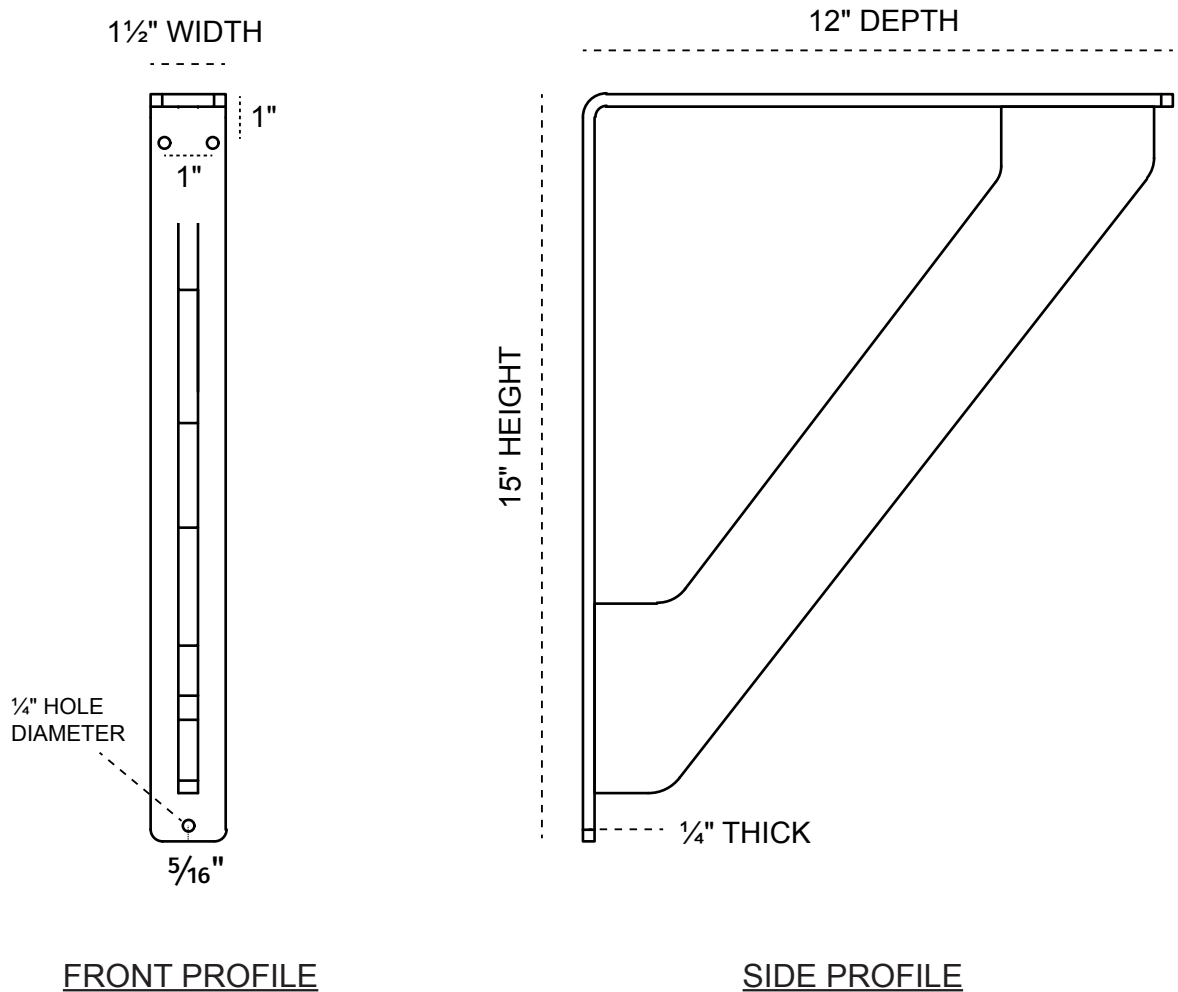

1½-INCH W X 12-INCH D X 15-INCH H TRADITIONAL SINGLE BRACE BRACKET

HEAVY-DUTY ¼" THICK

AVAILABLE IN:
POWDER COATED BLACK

BKTM01X12X15STR

P:866.607.0453 | F: 866.591.3143
2300 W. Main St. | Clarksville, TX 75426
sales@ekenamillwork.com | www.ekenamillwork.com