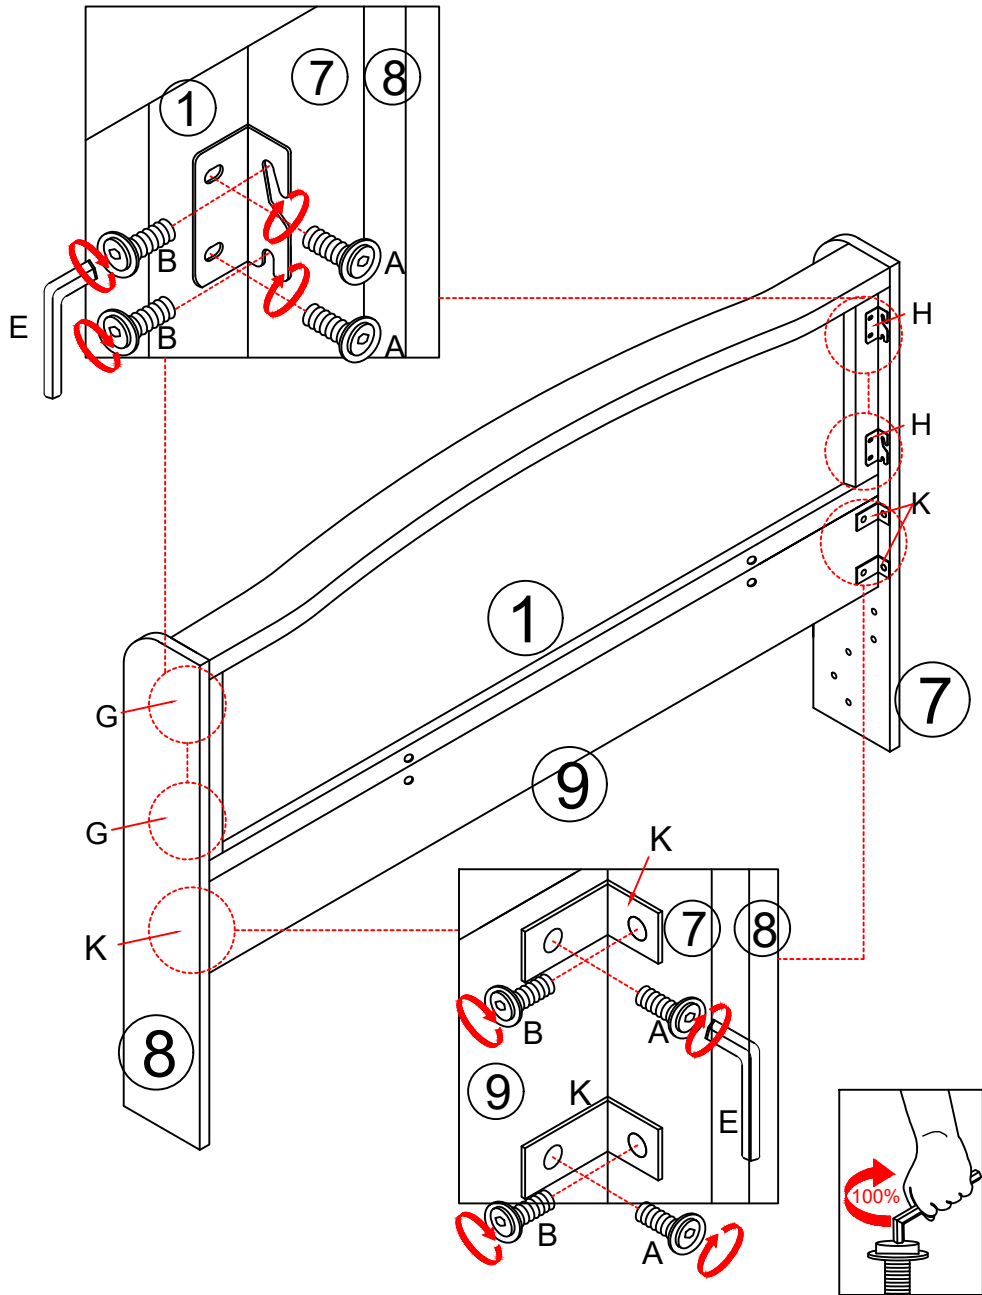

- 1) As a result of the size and weight of the bed, we recommend that it is assembled by two adults, on a flat surface, in the room that it is intended for.
- 2) Please do not use any tools other than those provided or recommended in these instructions.
- 3) Please do not discard any packaging until you have checked that you have all the parts and fittings, keep all fittings out of reach of children.
- 4) Assemble all parts loosely until advised to tighten. Depending on use, it maybe necessary to tighten the fittings from time to time, so please save your Allen key and spanner that has been provided.

Parts

①		1pc	②		1pc
③		2pcs	④		1pc
⑤		1pc	⑥		2sets
⑦		1pcs	⑧		1pc
⑨		1pc	⑩		2pcs
⑪		1pc	⑫		2pcs
⑬		1pc	⑭		1pc
⑮		1pc	⑯		1pc

Hardware List

A	 M8 x 18	28	B	 M8 x 25	26
C	 M8 x 40	11	D		6
E	 Allen Key M5	1	I	 M8*70	2

Hardware List

G	 Angle iron	2	H	 Angle iron	2
F		2	J		2
K		4	L		2

1	M8*18 A*12PCS	M8*25 B*12PCS	G*2PCS	H*2PCS	K*4PCS	E*1PC
---	------------------	------------------	--------	--------	--------	-------

2	M8*18 A*4PCS	M8*25 B*4PCS	J*2PCS	E*1PC
---	-----------------	-----------------	--------	-------

3	M8*18 A*8PCS	 E*1PC
---	-----------------	---

4	M8*40 C*6PCS	 D*6PCS	 E*1PC
---	-----------------	--	---

5

M8*70
I*2PCS

F*2PCS

E*1PC

6

M8*18
A*4PCS