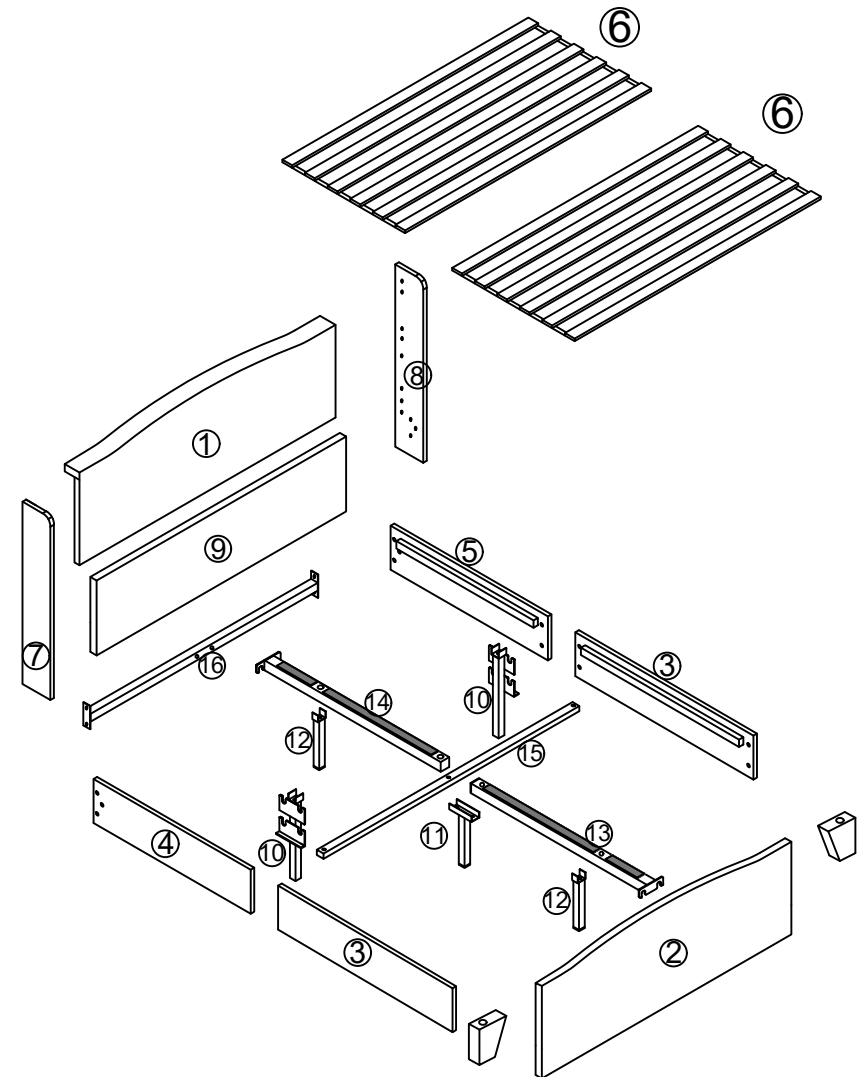

ASSEMBLY INSTRUCTIONS

SKU:W1716P335671

IMPORTANT

Please inspect all items carefully before assembling. If for any reasons you need to return this item, you must return it in it's original packaging. Assembled items cannot be returned.

If you are missing parts, please contact the retail store where you purchased this bed from.

 **Note:** open the back and bottom of the bed head and take out two wooden feet!

HELPFUL ADVICE PRIOR TO ASSEMBLING THE BED

- 1) As a result of the size and weight of the bed, we recommend that it is assembled by two adults, on a flat surface, in the room that it is intended for.
- 2) Please do not use any tools other than those provided or recommended in these instructions.
- 3) Please do not discard any packaging until you have checked that you have all the parts and fittings, keep all fittings out of reach of children.
- 4) Assemble all parts loosely until advised to tighten. Depending on use, it maybe necessary to tighten the fittings from time to time, so please save your Allen key and spanner that has been provided.

Parts

①		1pc	②		1pc
③		2pcs	④		1pc
⑤		1pc	⑥		2sets
⑦		1pcs	⑧		1pc
⑨		1pc	⑩		2pcs
⑪		1pc	⑫		2pcs
⑬		1pc	⑭		1pc
⑮		1pc	⑯		1pc

Hardware List

A	 M8 x 18	28	B	 M8 x 25	26
C	 M8 x 40	11	D		6
E	 Allen Key M5	1	I	 M8*70	2