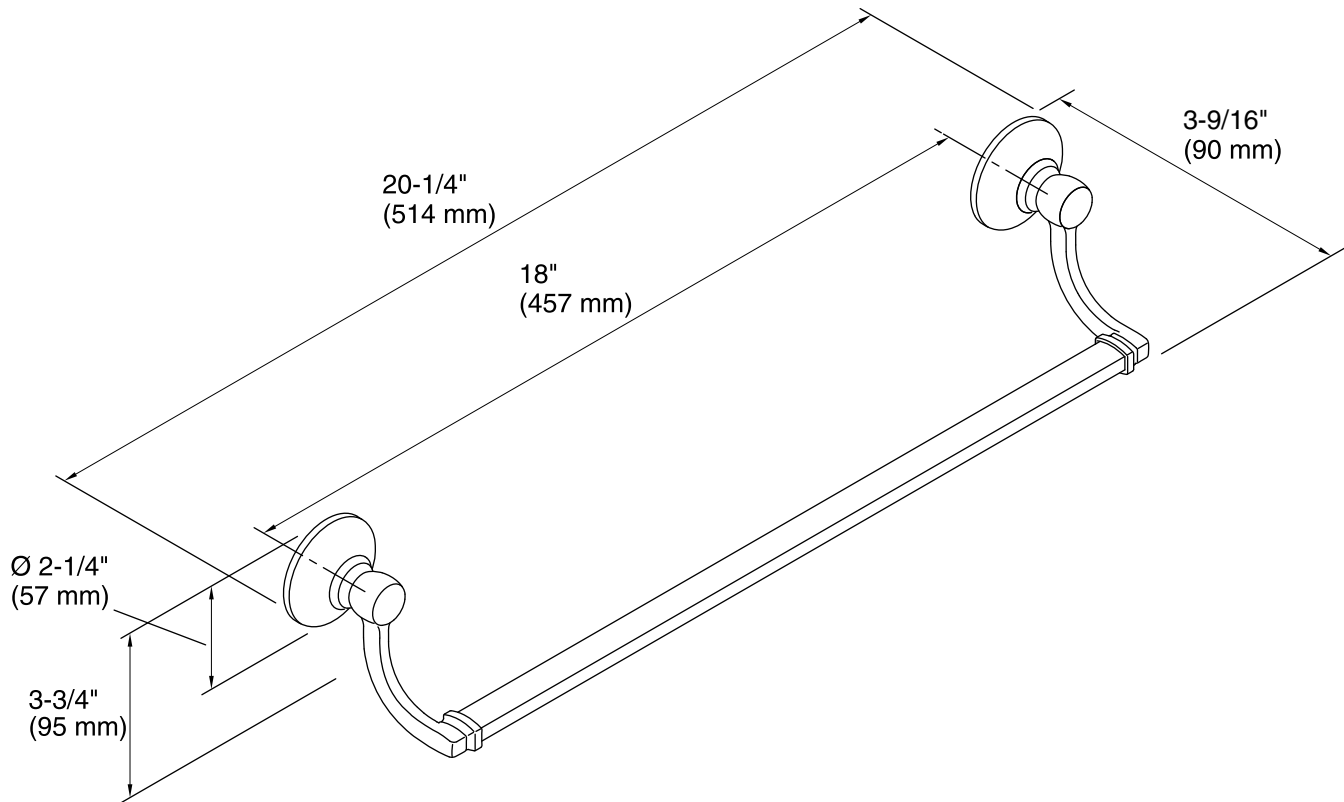

Technical Information

All product dimensions are nominal.

Notes

Install this product according to the installation guide.

CAUTION: Risk of personal injury. Do not install these products in any area where they are likely to be used inadvertently as a grab bar or support bar. These products are not designed or intended for use as a grab bar or support bar.