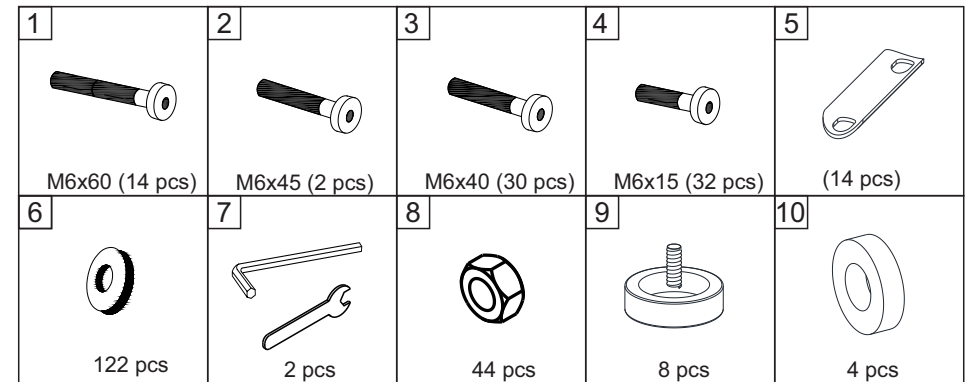

ITEM #: WF319763

ITEM #: WF319765

Hardware

ITEM #: WF319764